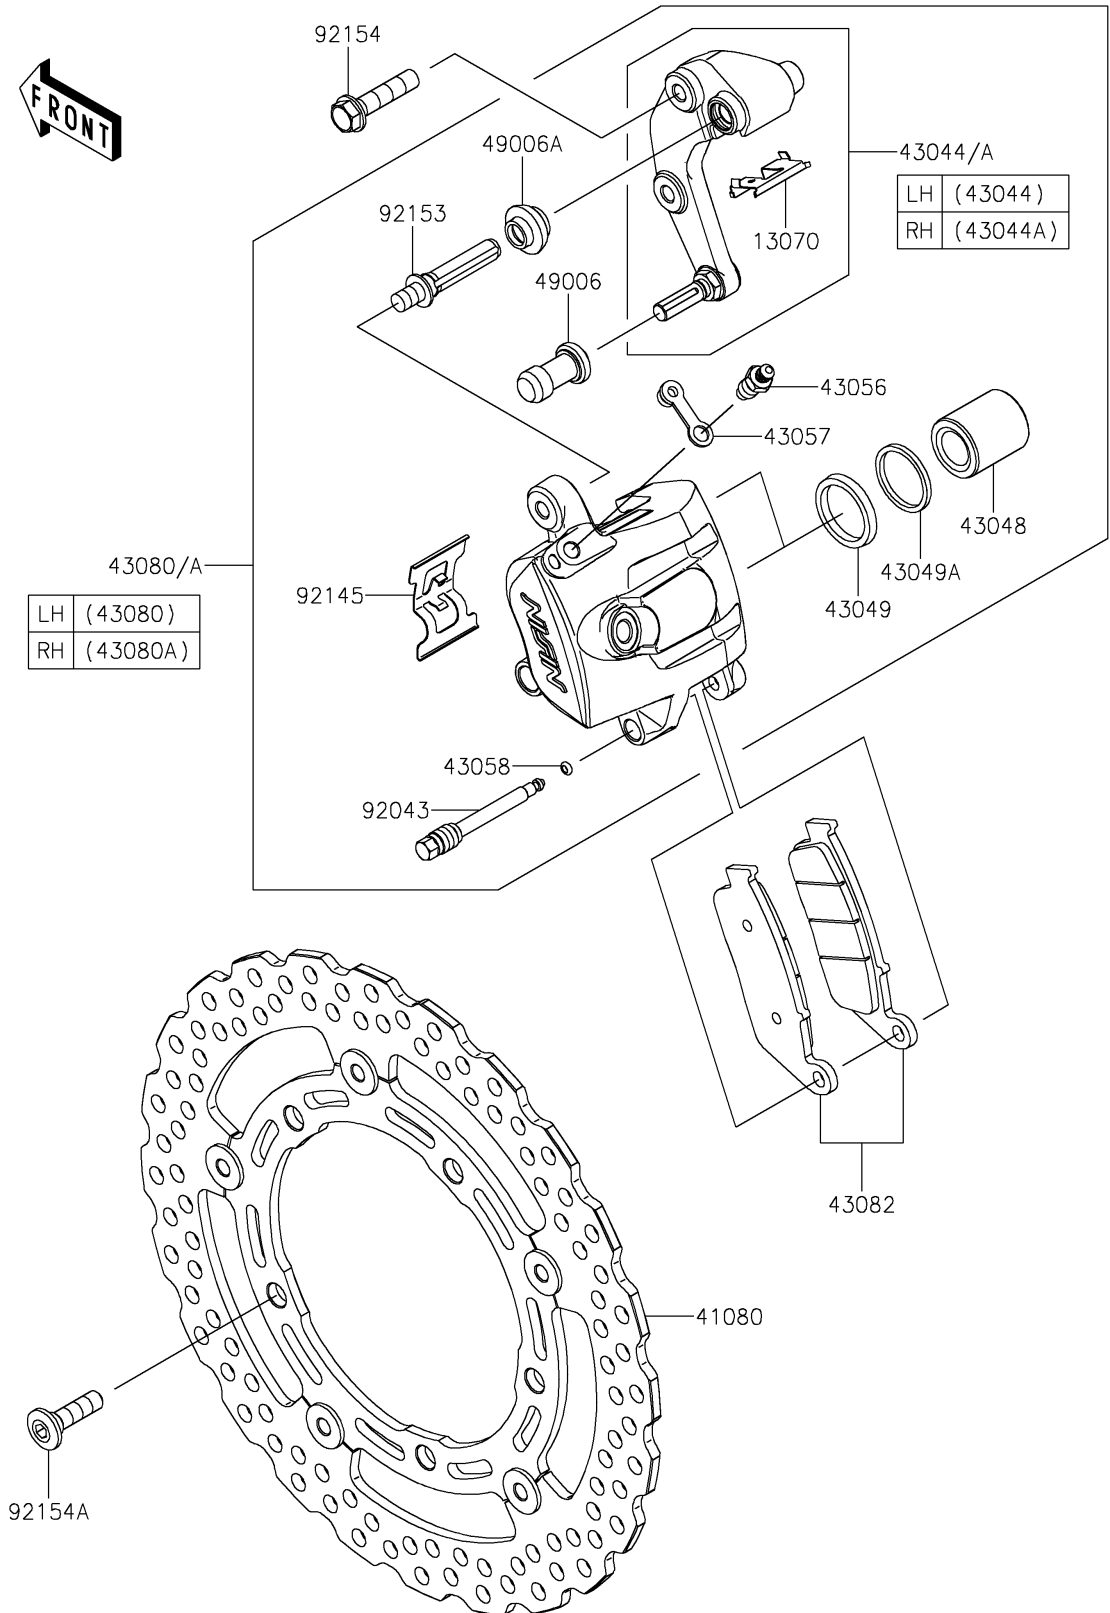

2020 NINJA® 650 ABS

PARTS DIAGRAM

Front Brake

F2292

2020 NINJA® 650 ABS

PARTS LIST

Front Brake

ITEM NAME

PART NUMBER

QUANTITY
