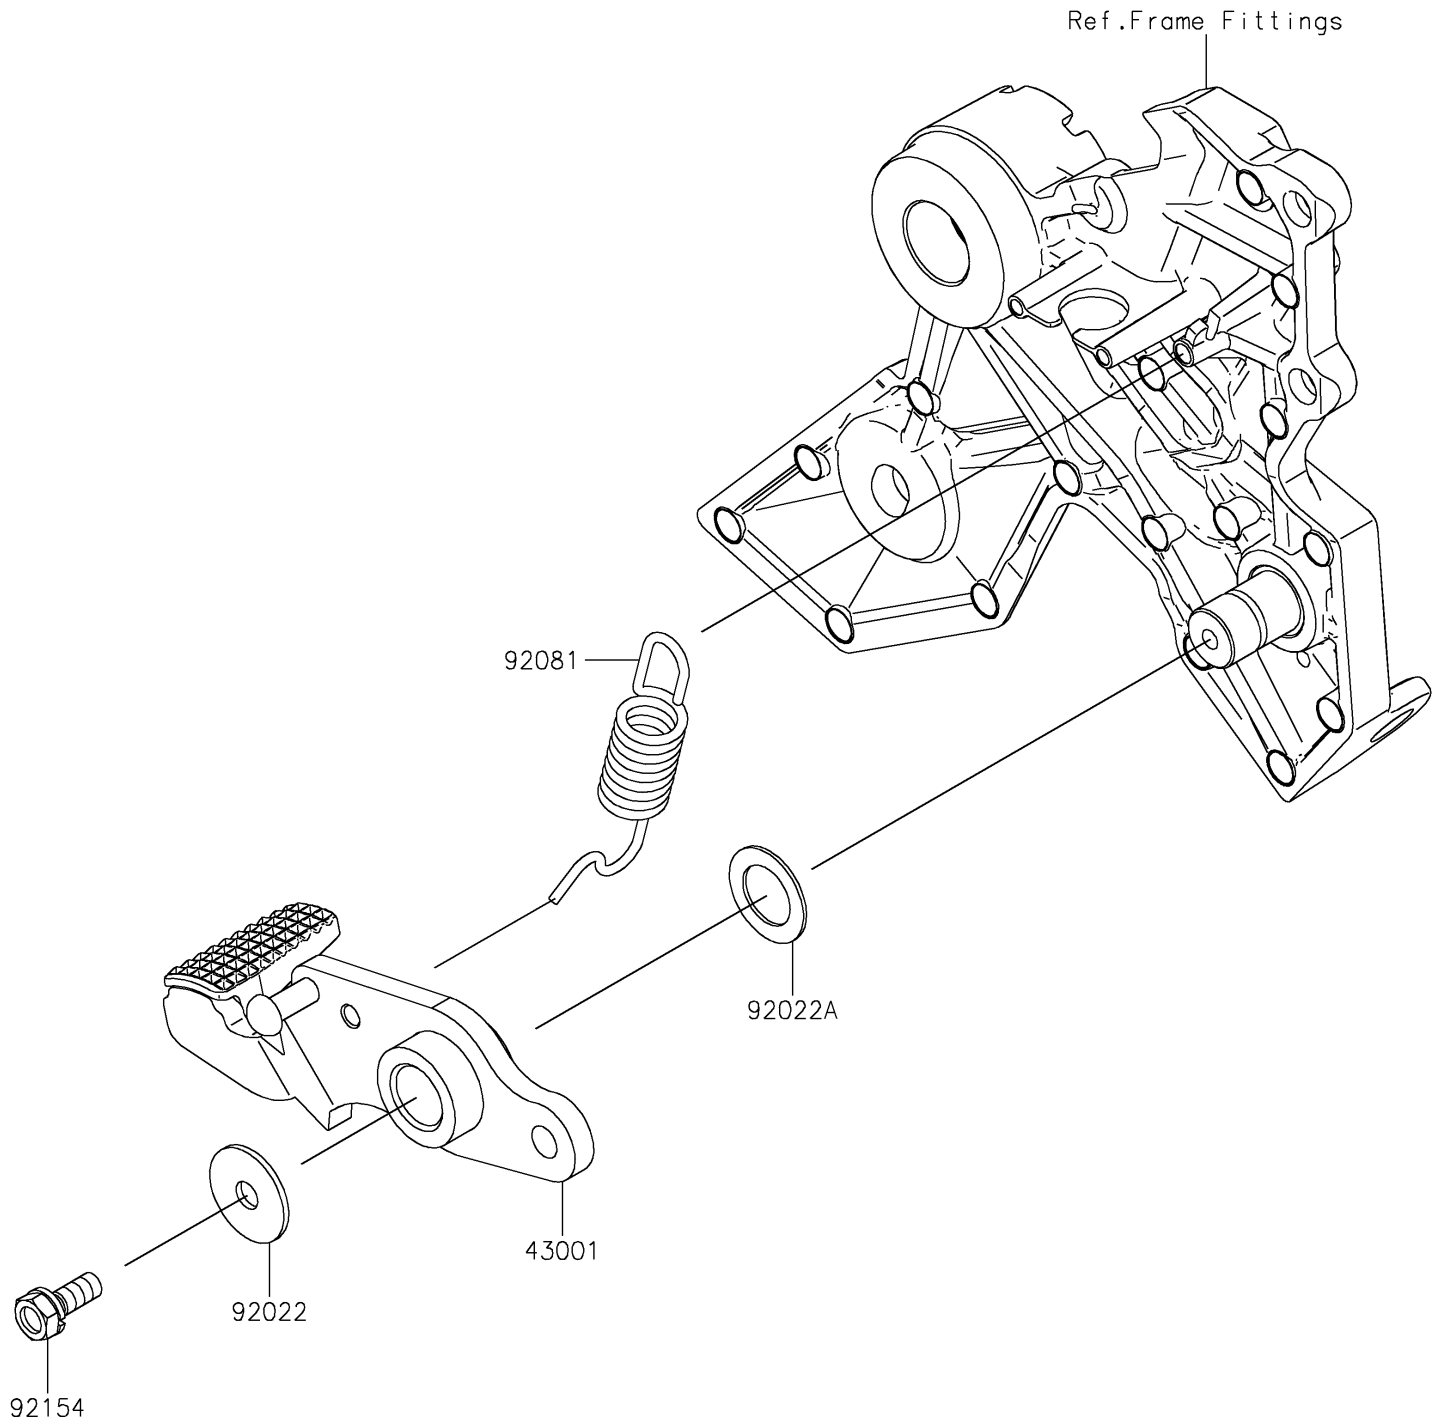

2020 NINJA® 650 ABS KRT EDITION

PARTS DIAGRAM

Brake Pedal/Torque Link

F2260

2020 NINJA® 650 ABS KRT EDITION

Kawasaki
Let the Good Times Roll®

PARTS LIST

Brake Pedal/Torque Link

ITEM NAME	PART NUMBER	QUANTITY
-----------	-------------	----------
