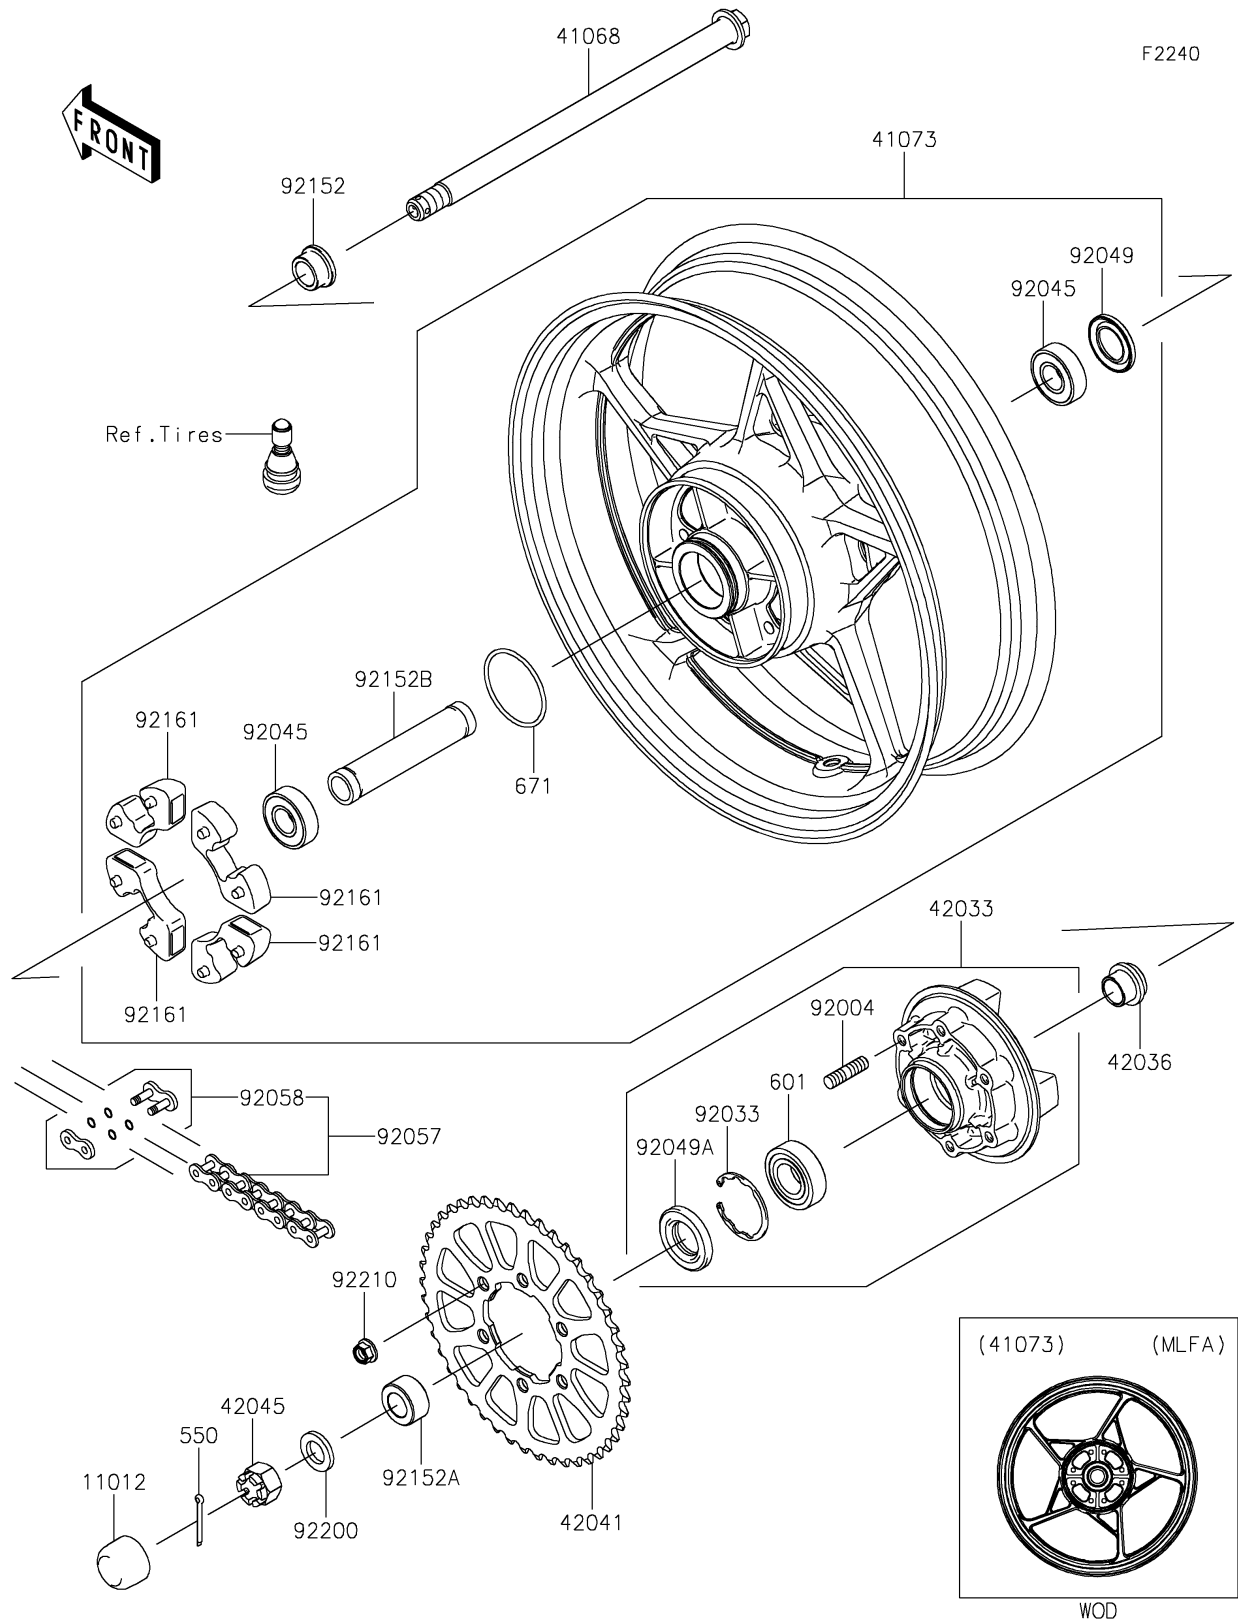

2020 NINJA® 650 ABS KRT EDITION

Kawasaki
Let the Good Times Roll®

PARTS DIAGRAM

Rear Wheel/Chain

2020 NINJA® 650 ABS KRT EDITION

Kawasaki
Let the Good Times Roll®

PARTS LIST

Rear Wheel/Chain

ITEM NAME	PART NUMBER	QUANTITY
-----------	-------------	----------
