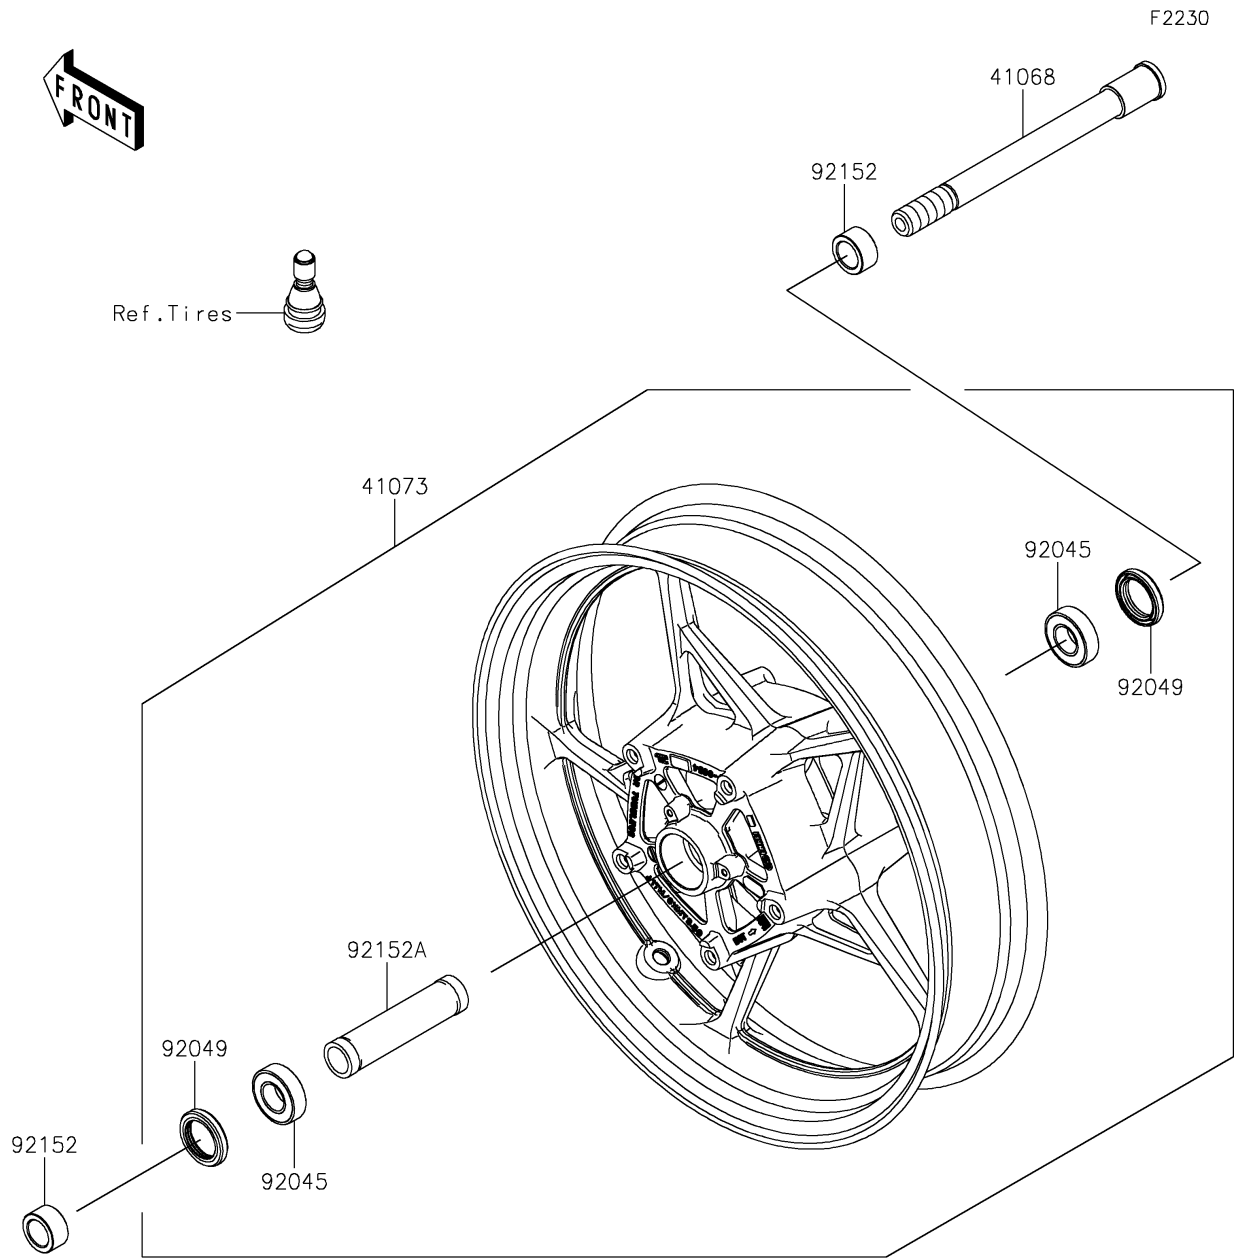

2020 NINJA® 650 ABS

PARTS DIAGRAM

Front Wheel

2020 NINJA® 650 ABS

PARTS LIST

Front Wheel

ITEM NAME	PART NUMBER	QUANTITY
AXLE,FR,20X209 (Ref # 41068)	41068-0616	1
WHEEL-ASSY,FR,G.BLACK (Ref # 41073)	41073-0702-QT	1
BEARING-BALL,20X42X12 (Ref # 92045)	92045-0820	2
SEAL-OIL,BJN30427 (Ref # 92049)	92049-0130	2
COLLAR,20X30X15.5 (Ref # 92152)	92152-0946	2
COLLAR,20.2X27.2X115 (Ref # 92152A)	92152-2227	1