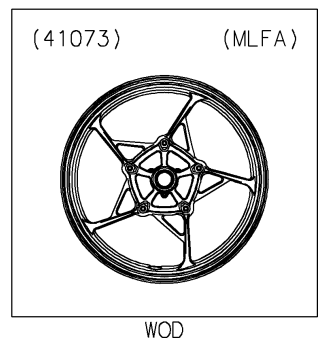

2020 NINJA® 650 ABS

PARTS DIAGRAM

Front Wheel

2020 NINJA® 650 ABS

PARTS LIST

Front Wheel

ITEM NAME	PART NUMBER	QUANTITY
AXLE,FR,20X209 (Ref # 41068)	41068-0616	1
WHEEL-ASSY,FR,G.BLACK (Ref # 41073)	41073-0702-QT	1
BEARING-BALL,20X42X12 (Ref # 92045)	92045-0820	2
SEAL-OIL,BJN30427 (Ref # 92049)	92049-0130	2
COLLAR,20X30X15.5 (Ref # 92152)	92152-0946	2
COLLAR,20.2X27.2X115 (Ref # 92152A)	92152-2227	1