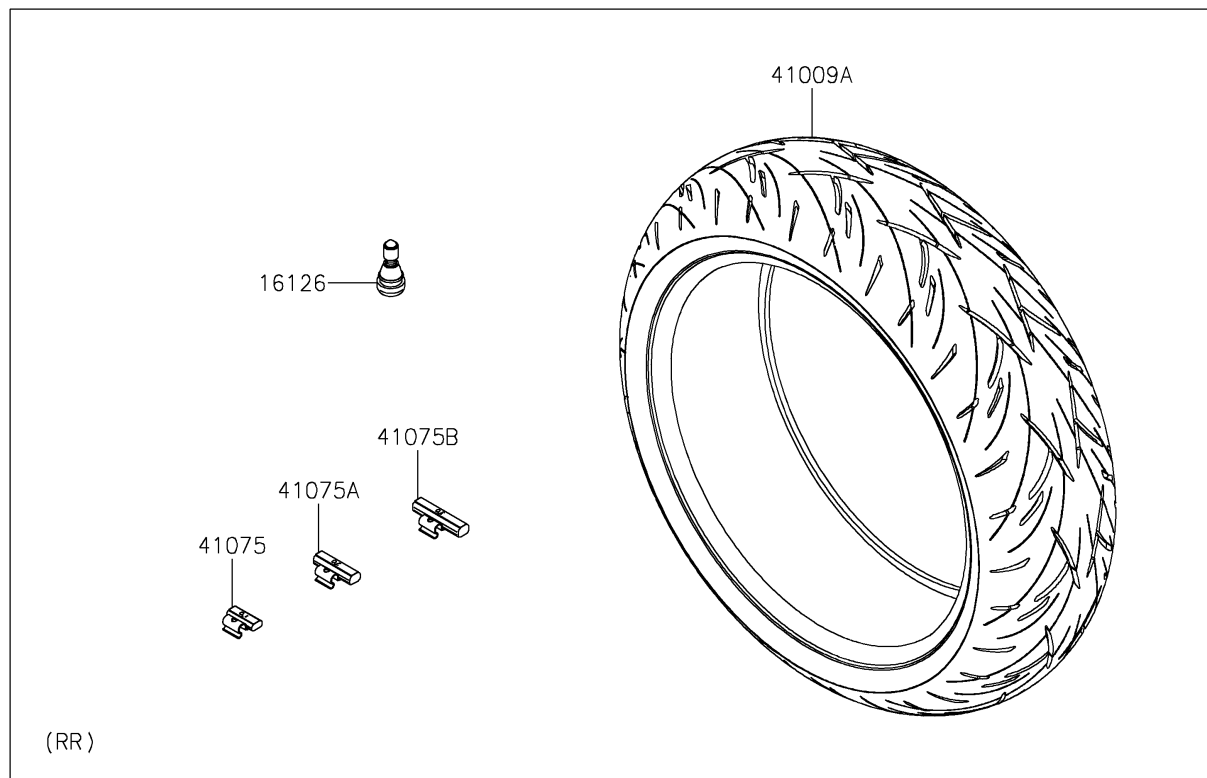

2020 NINJA® 650 ABS KRT EDITION

PARTS DIAGRAM

Tires

F2210

2020 NINJA® 650 ABS KRT EDITION

PARTS LIST

Tires

ITEM NAME	PART NUMBER	QUANTITY
-----------	-------------	----------
