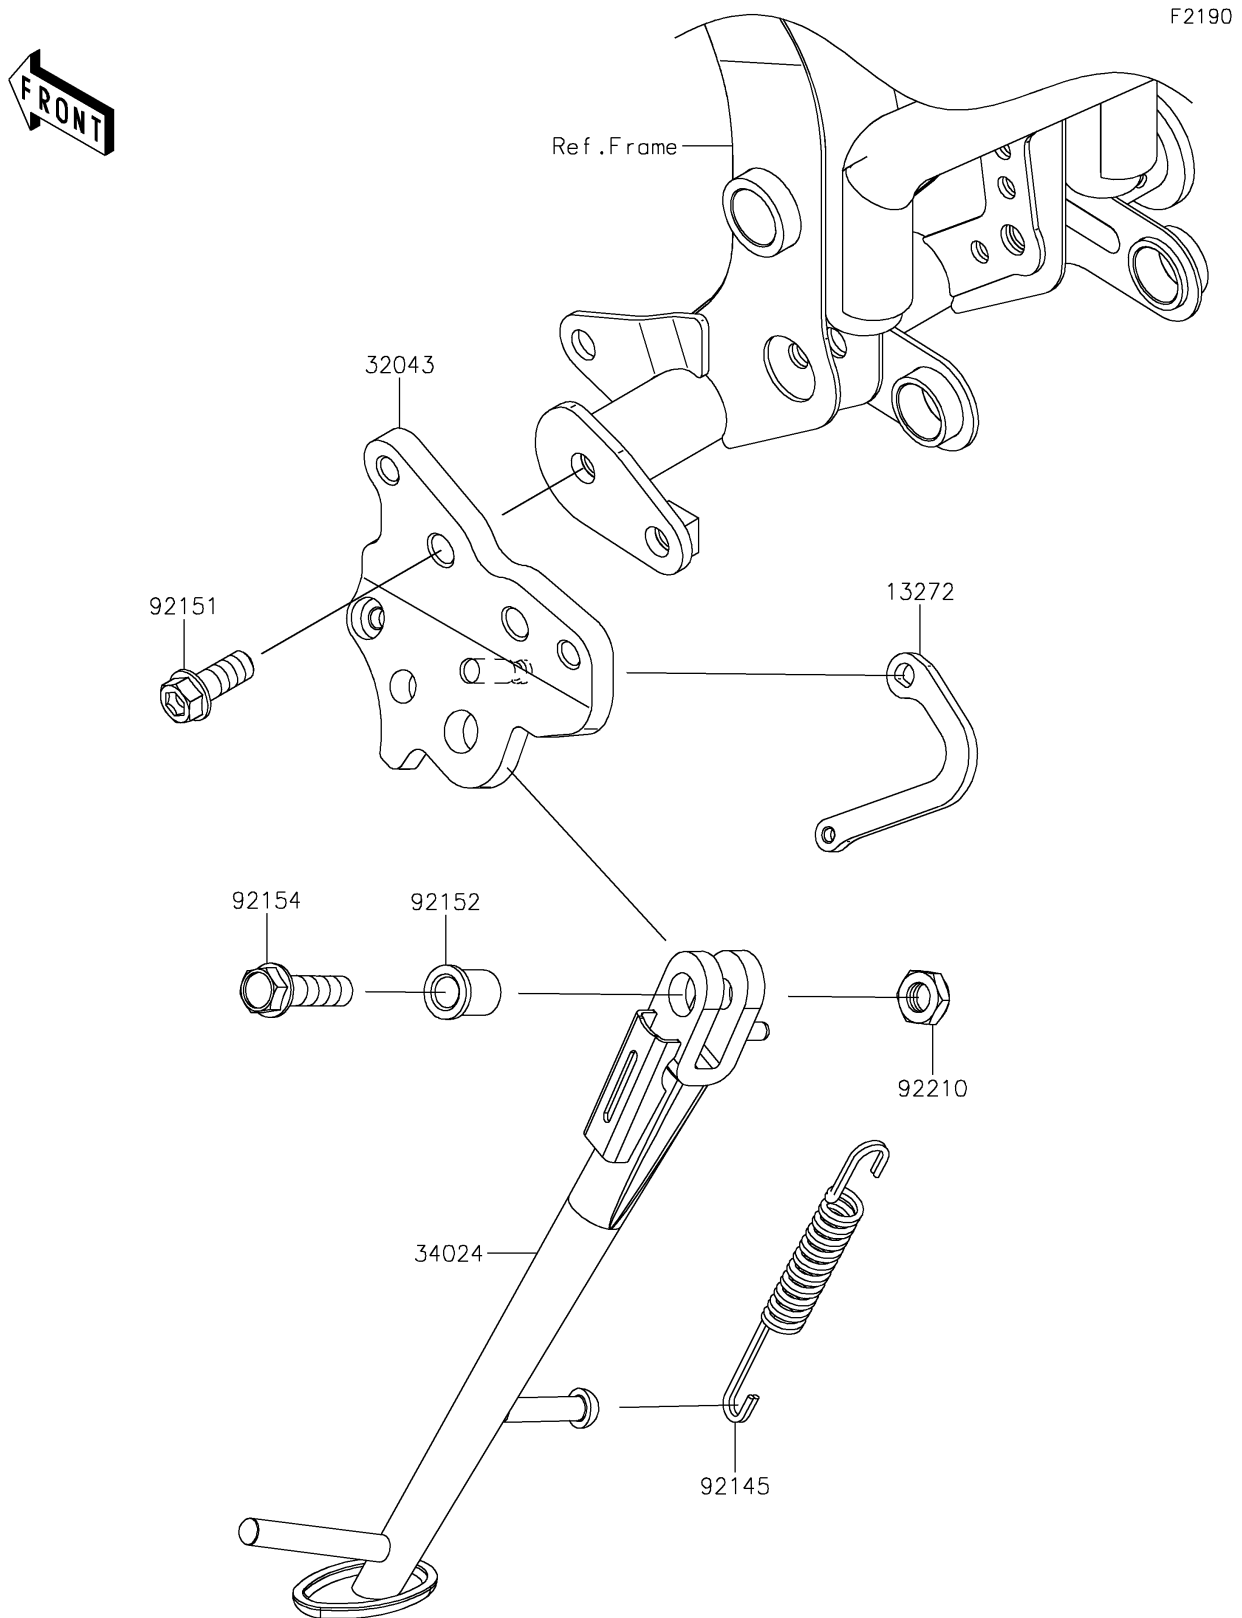

2020 NINJA® 650 ABS KRT EDITION

PARTS DIAGRAM

Stand(s)

2020 NINJA® 650 ABS KRT EDITION

Kawasaki
Let the Good Times Roll®

PARTS LIST

Stand(s)

ITEM NAME

PART NUMBER

QUANTITY
