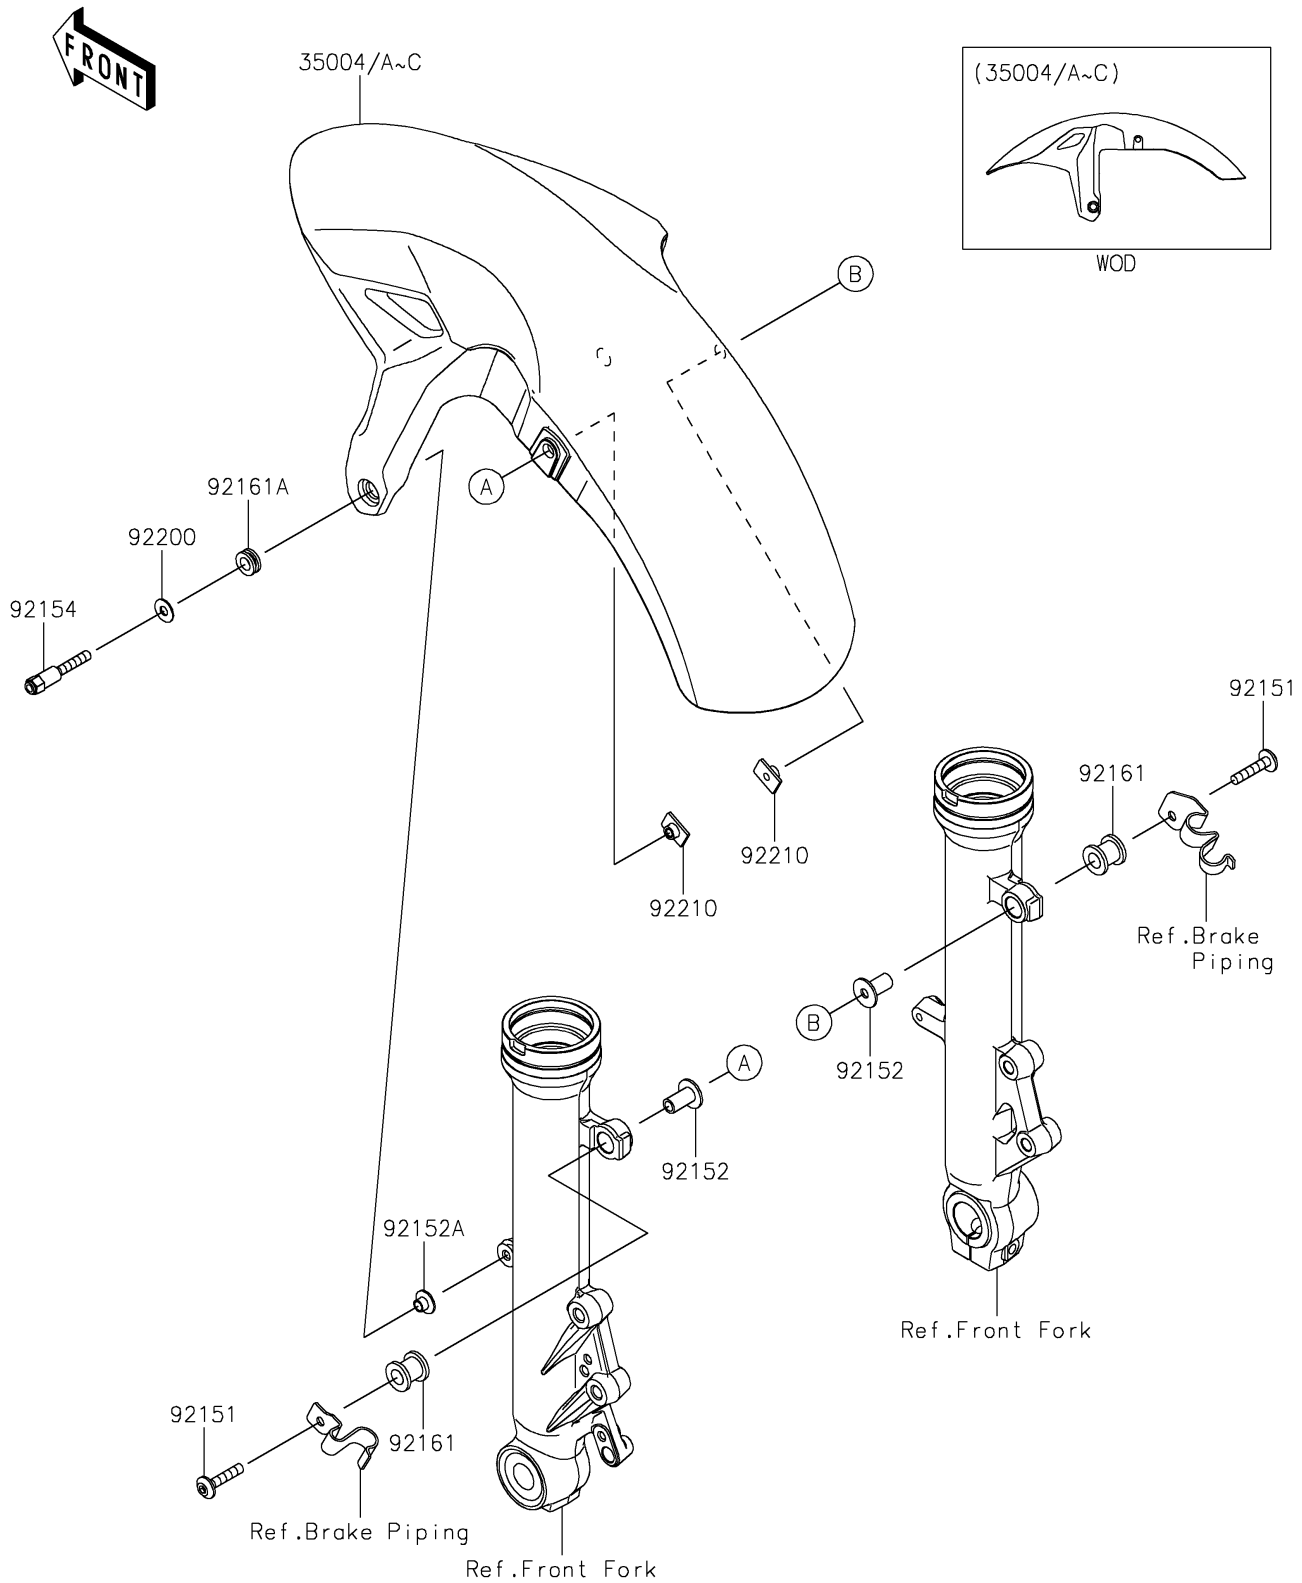

2020 NINJA® 650 ABS KRT EDITION

PARTS DIAGRAM

Front Fender(s)

F2171

2020 NINJA® 650 ABS KRT EDITION

PARTS LIST

Front Fender(s)

ITEM NAME	PART NUMBER	QUANTITY
-----------	-------------	----------
