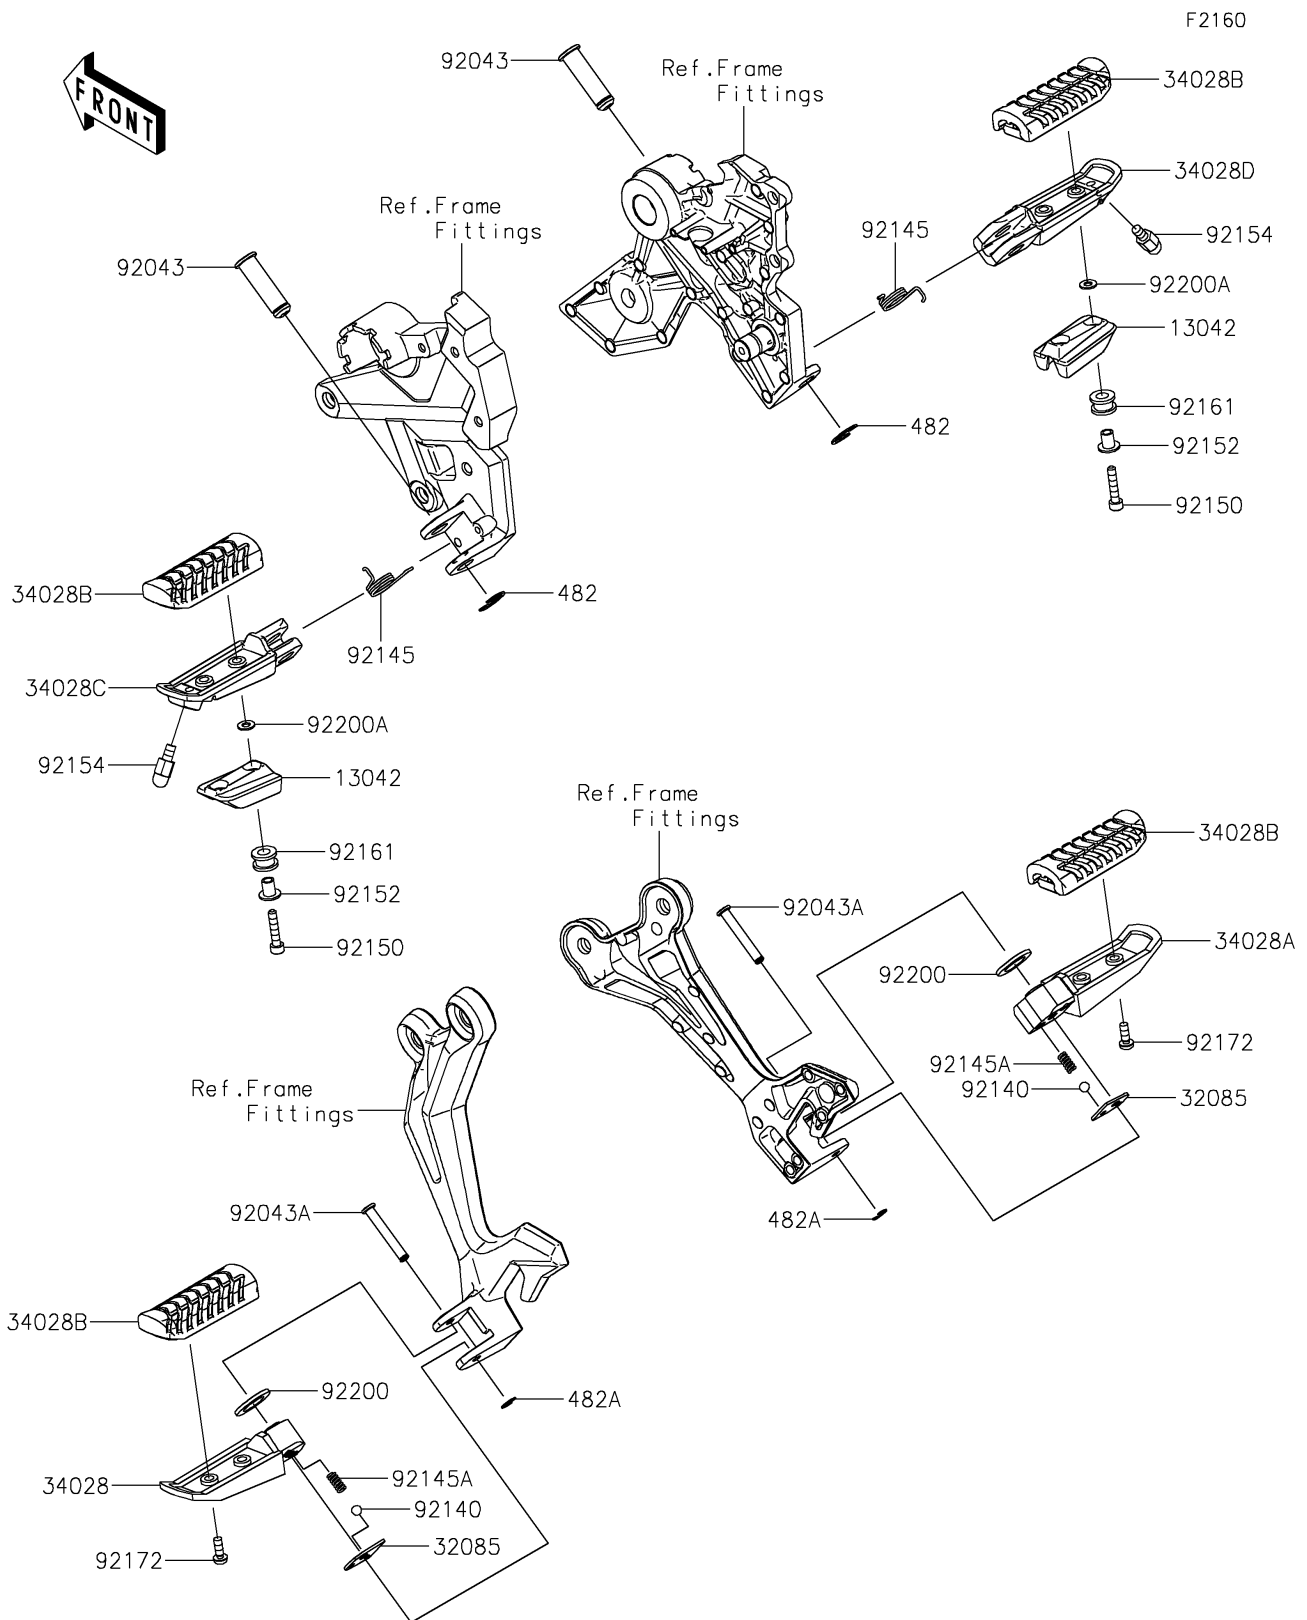

2020 NINJA® 650 ABS KRT EDITION

PARTS DIAGRAM

Footrests

2020 NINJA® 650 ABS KRT EDITION

Kawasaki
Let the Good Times Roll®

PARTS LIST

Footrests

ITEM NAME	PART NUMBER	QUANTITY
WEIGHT,STEP (Ref # 13042)	13042-0759	2
STOPPER (Ref # 32085)	32085-0801	2
STEP,RR,LH (Ref # 34028)	34028-0314	1
STEP,RR,RH (Ref # 34028A)	34028-0315	1
STEP,RUBBER (Ref # 34028B)	34028-0349	4
STEP,FR,LH (Ref # 34028C)	34028-0350	1
STEP,FR,RH (Ref # 34028D)	34028-0351	1
CIRCLIP-TYPE-E,10MM (Ref # 482)	482EA0100	2
CIRCLIP-TYPE-E (Ref # 482A)	482EA5000	2
PIN,12X37.5 (Ref # 92043)	92043-0026	2
PIN,6X40 (Ref # 92043A)	92043-0200	2
BALL,6.35MM (Ref # 92140)	92140-0008	2
SPRING,STEP RETURN (Ref # 92145)	92145-0723	2
SPRING (Ref # 92145A)	92145-1319	2
BOLT,SOCKET,5X25 (Ref # 92150)	92150-1684	4
COLLAR (Ref # 92152)	92152-2596	4
BOLT,BANK SENSOR (Ref # 92154)	92154-0838	2
DAMPER,8X16X10 (Ref # 92161)	92161-1935	4
SCREW-PAN-WP-CROS,5X14 (Ref # 92172)	92172-0473	4
WASHER,16X26X2.3 (Ref # 92200)	92200-0772	2
WASHER,5.3X11X1 (Ref # 92200A)	92200-0973	4