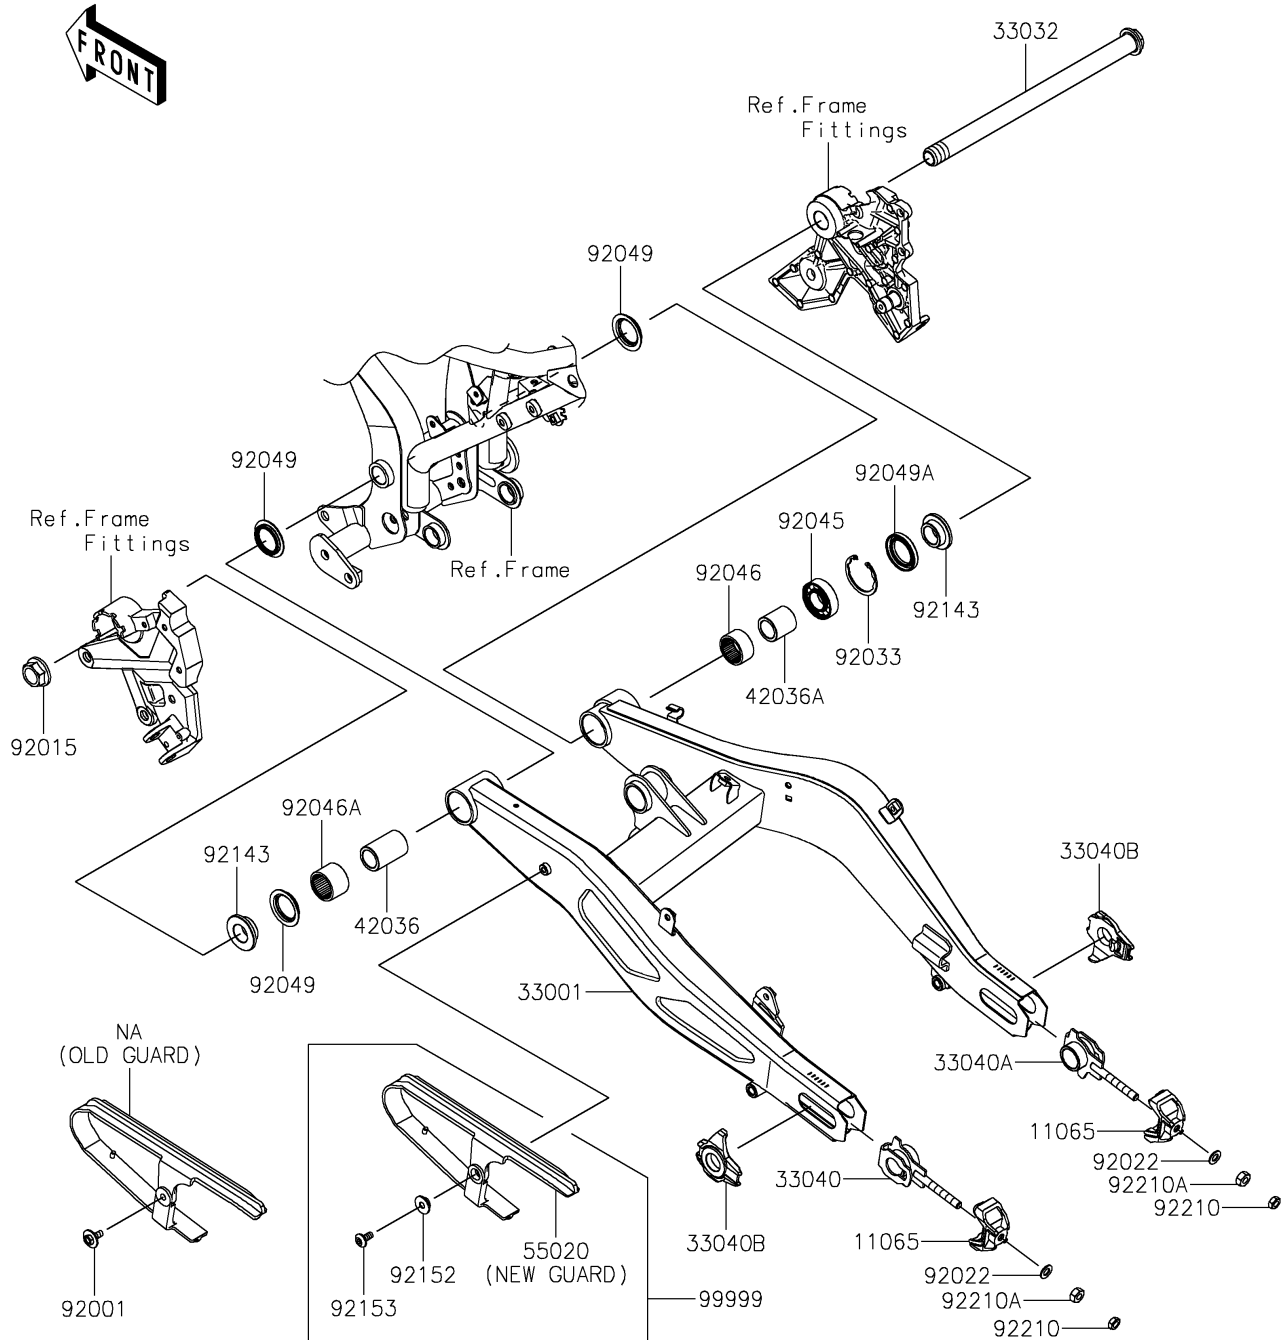

2020 NINJA® 650 ABS KRT EDITION

PARTS DIAGRAM

Swingarm

F2141

HOLE SIZE	GUARD	BOLT	COLLAR
7mm (OLD GUARD)	99999 (NEW GUARD KIT)	92001 (ONLY FOR OLD GUARD)	NONE
13mm (NEW GUARD)	55020	92153 (ONLY FOR NEW GUARD)	92152

2020 NINJA® 650 ABS KRT EDITION

Kawasaki
Let the Good Times Roll®

PARTS LIST

Swingarm

ITEM NAME	PART NUMBER	QUANTITY
-----------	-------------	----------
