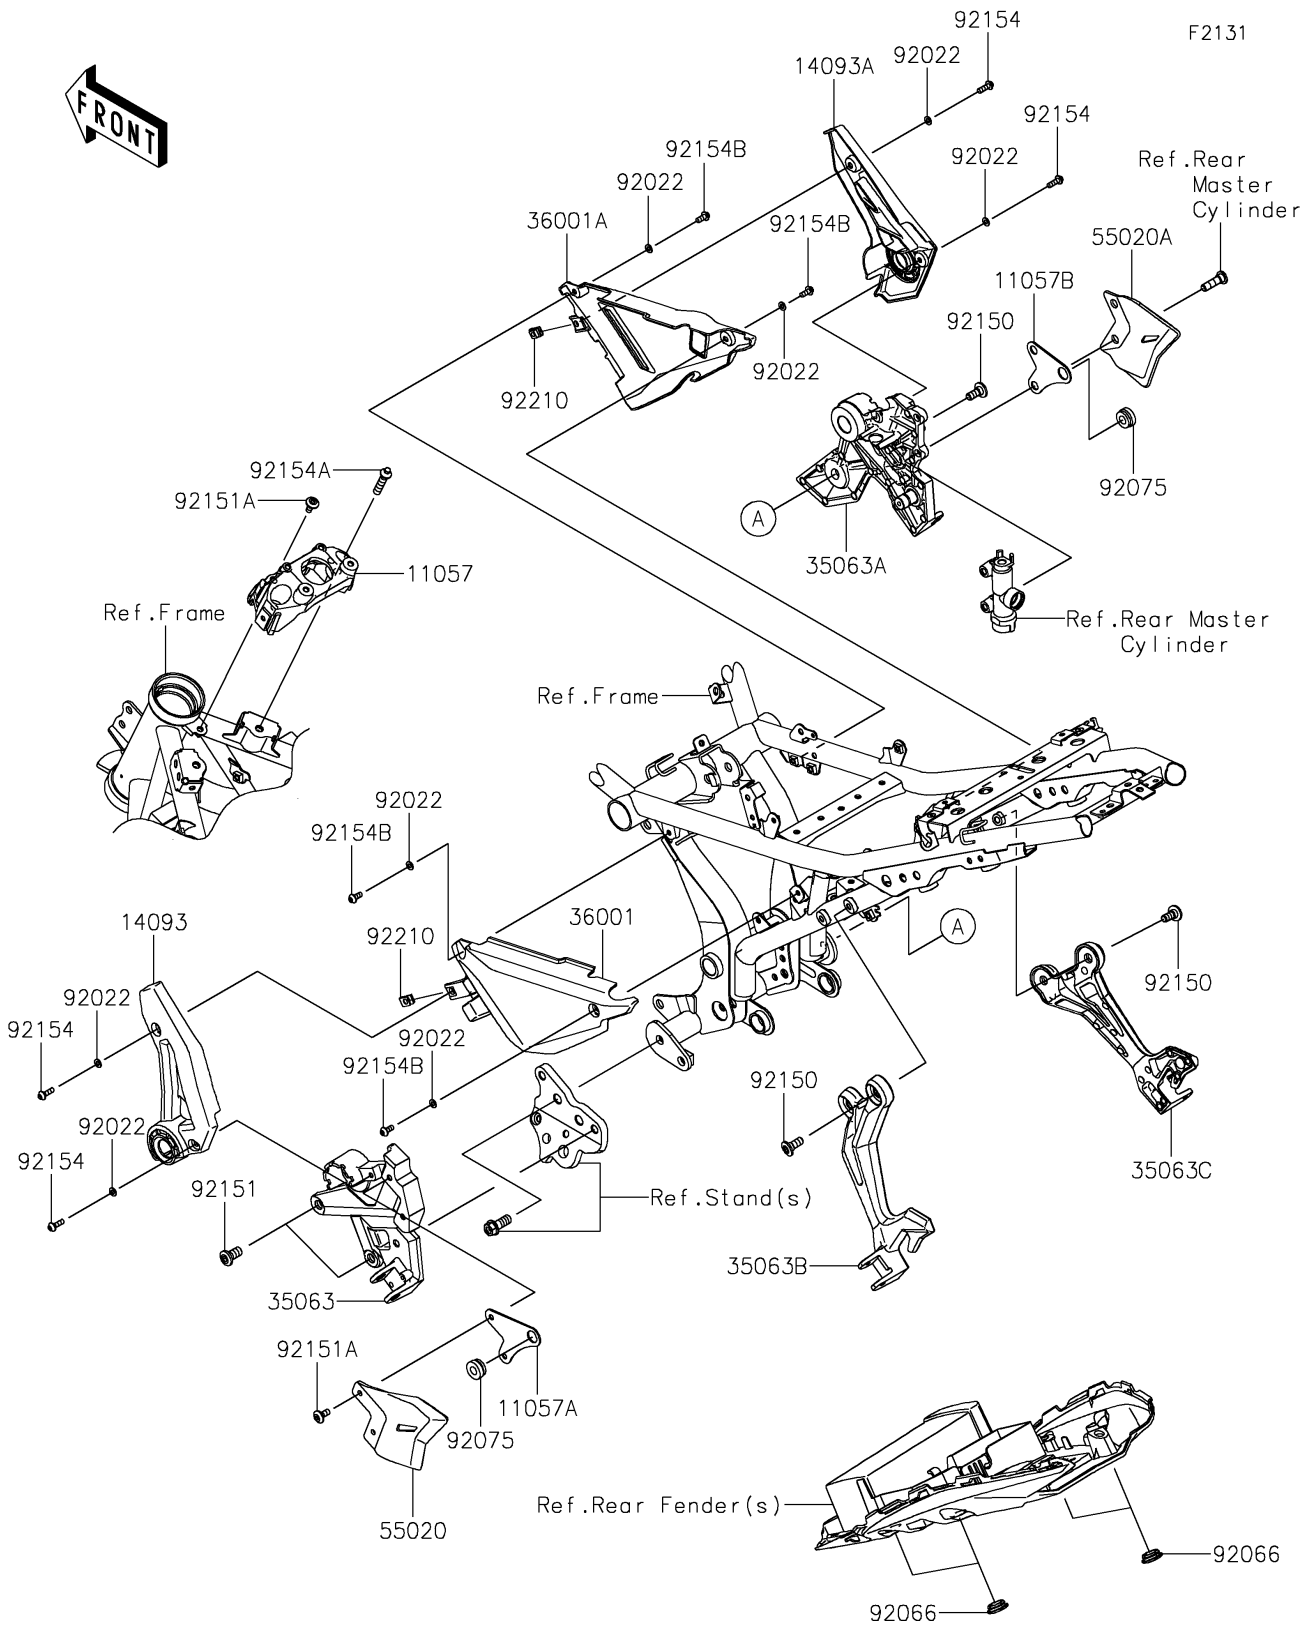

2020 NINJA® 650 ABS KRT EDITION

PARTS DIAGRAM

Frame Fittings

2020 NINJA® 650 ABS KRT EDITION

PARTS LIST

Frame Fittings

ITEM NAME	PART NUMBER	QUANTITY
-----------	-------------	----------
