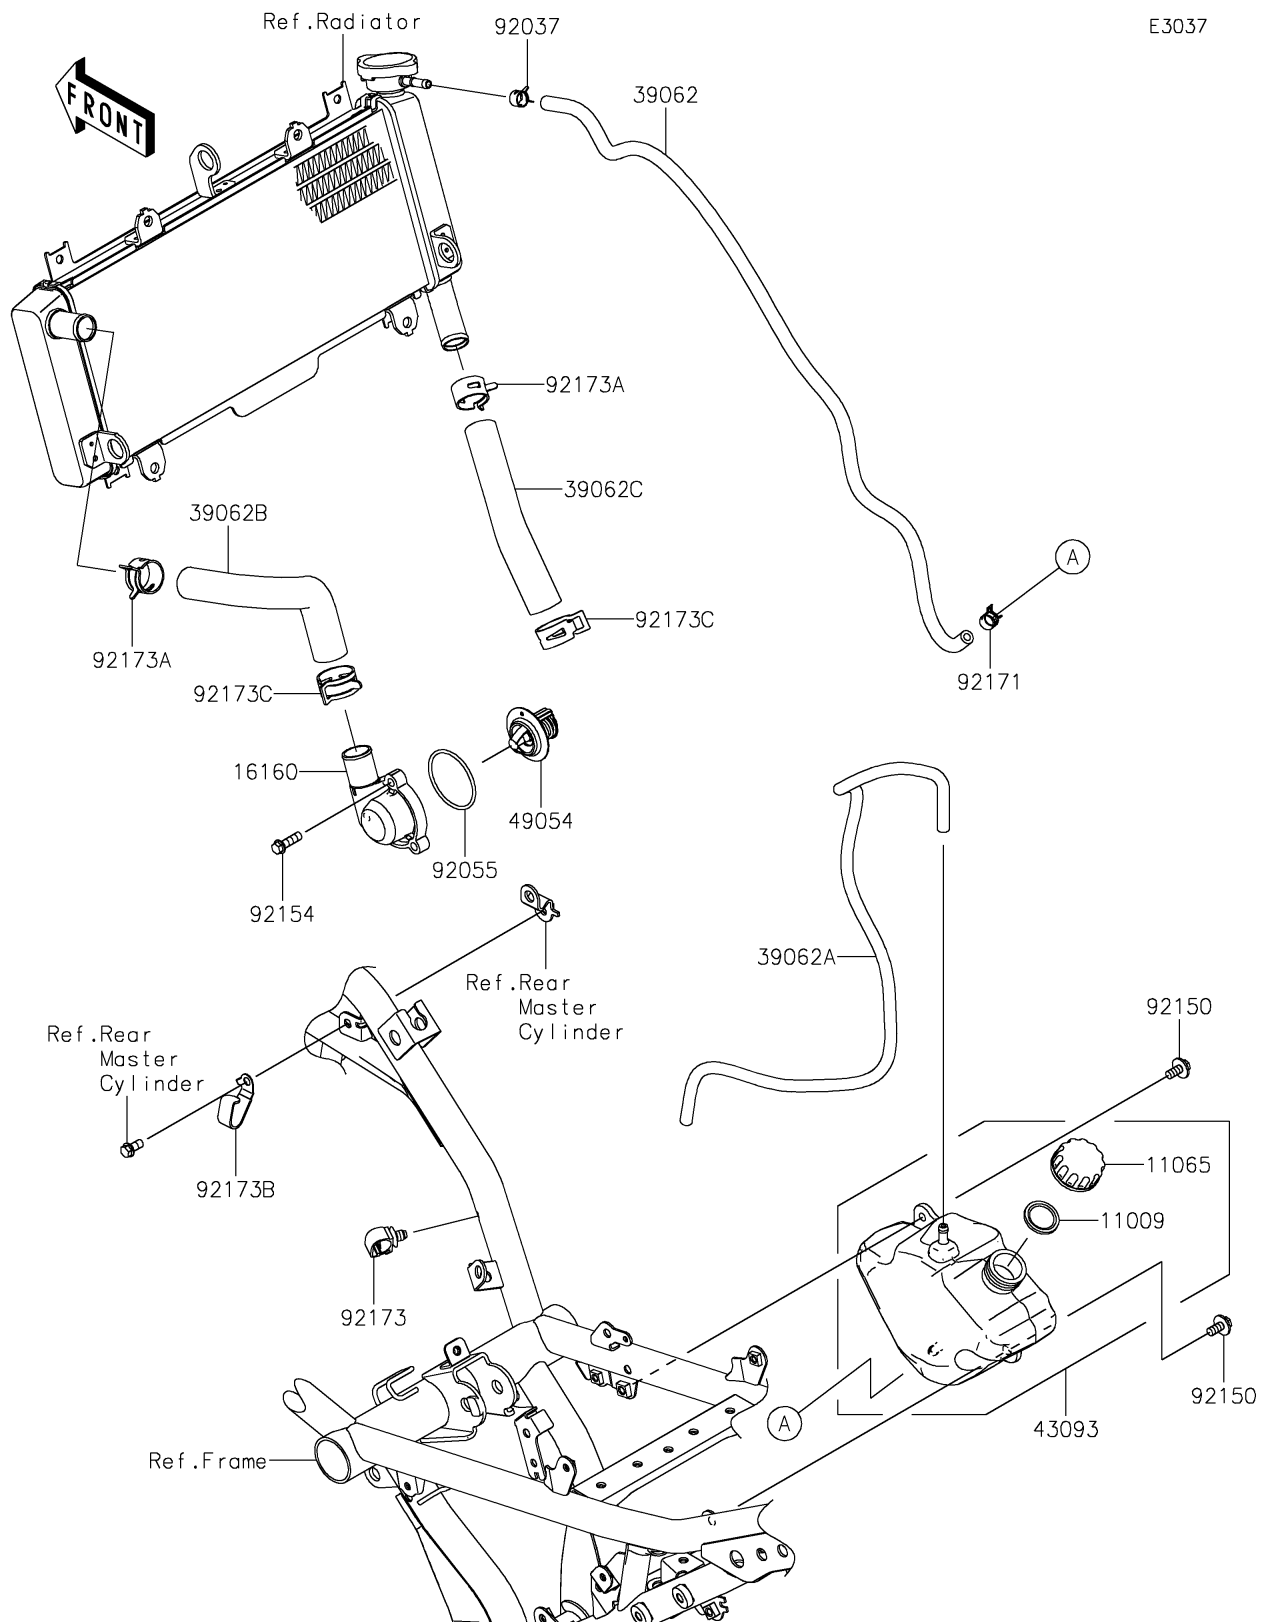

2020 NINJA® 650 ABS KRT EDITION

PARTS DIAGRAM

Water Pipe

2020 NINJA® 650 ABS KRT EDITION

Kawasaki
Let the Good Times Roll®

PARTS LIST

Water Pipe

ITEM NAME	PART NUMBER	QUANTITY
-----------	-------------	----------
