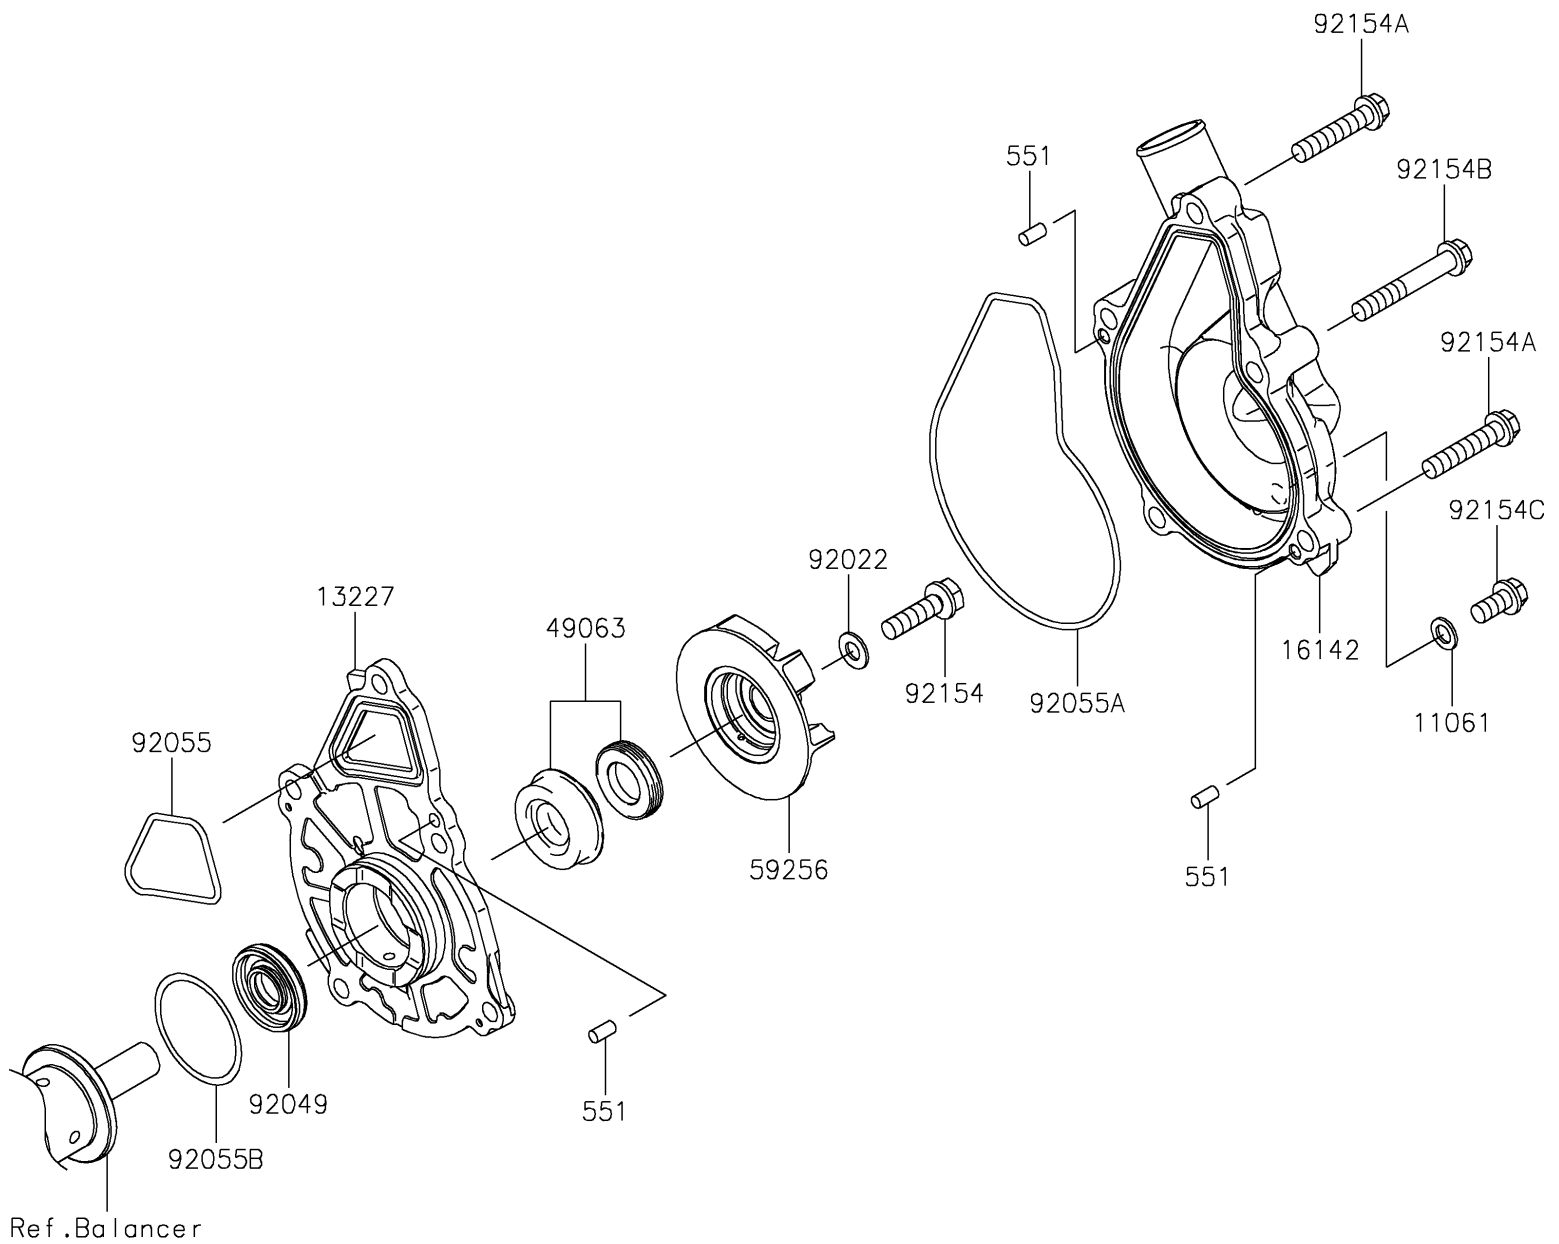

2020 NINJA® 650 ABS KRT EDITION

PARTS DIAGRAM

Water Pump

E3031

2020 NINJA® 650 ABS KRT EDITION

Kawasaki
Let the Good Times Roll®

PARTS LIST

Water Pump

ITEM NAME	PART NUMBER	QUANTITY
-----------	-------------	----------
