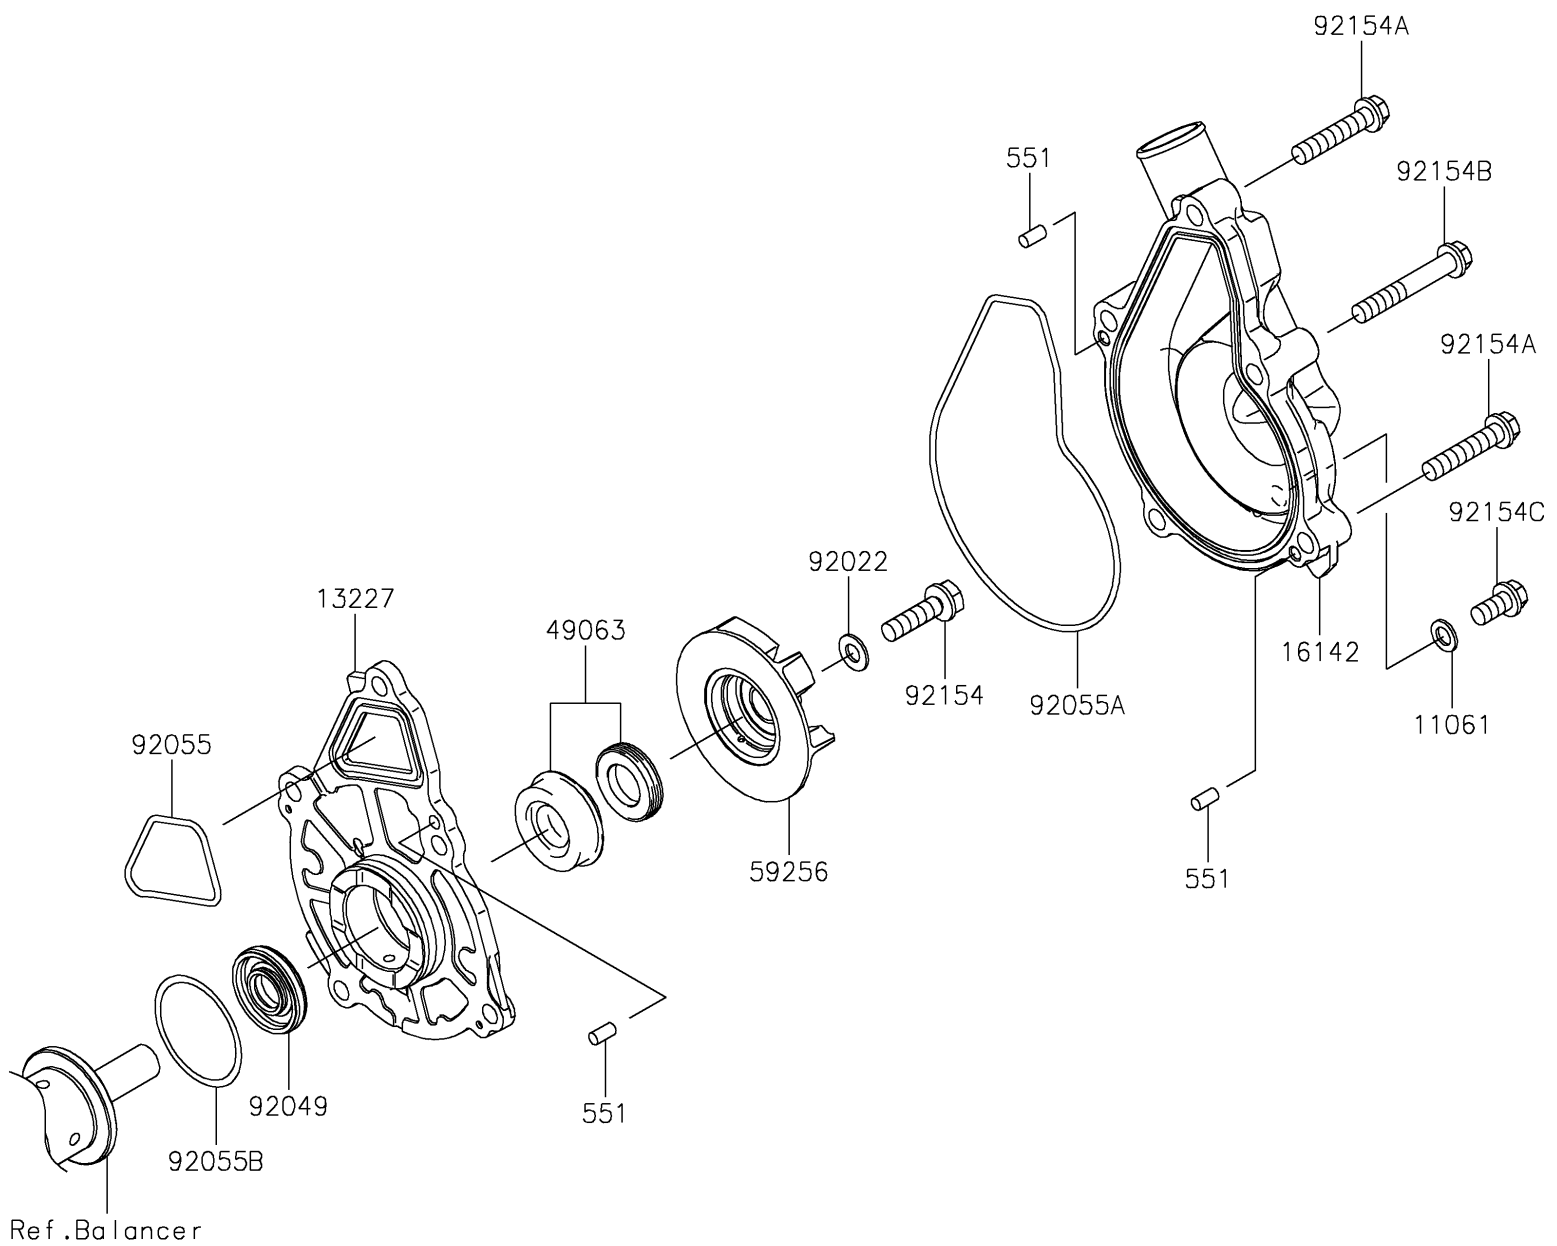

2020 NINJA® 650 ABS KRT EDITION

PARTS DIAGRAM

Water Pump

E3031

2020 NINJA® 650 ABS KRT EDITION

Kawasaki
Let the Good Times Roll®

PARTS LIST

Water Pump

ITEM NAME	PART NUMBER	QUANTITY
-----------	-------------	----------
