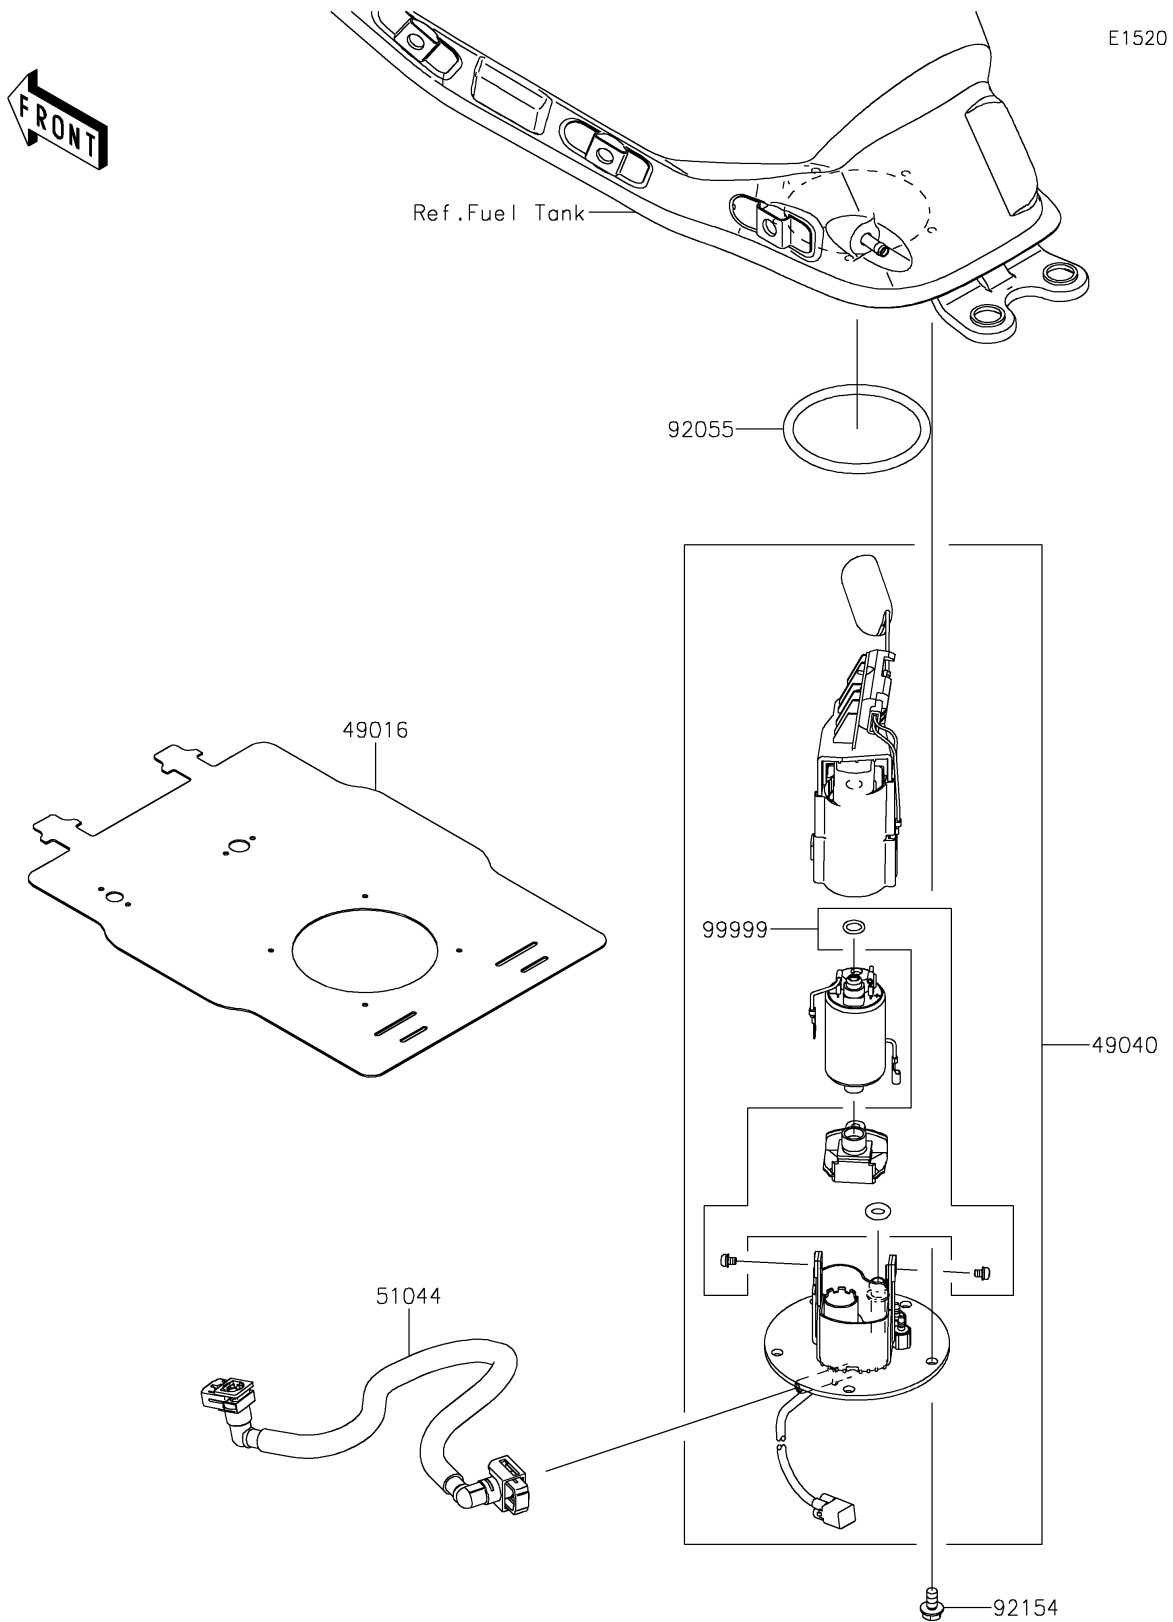

2020 NINJA® 650 ABS KRT EDITION

PARTS DIAGRAM

Fuel Pump

2020 NINJA® 650 ABS KRT EDITION

Kawasaki
Let the Good Times Roll®

PARTS LIST

Fuel Pump

ITEM NAME	PART NUMBER	QUANTITY
-----------	-------------	----------
