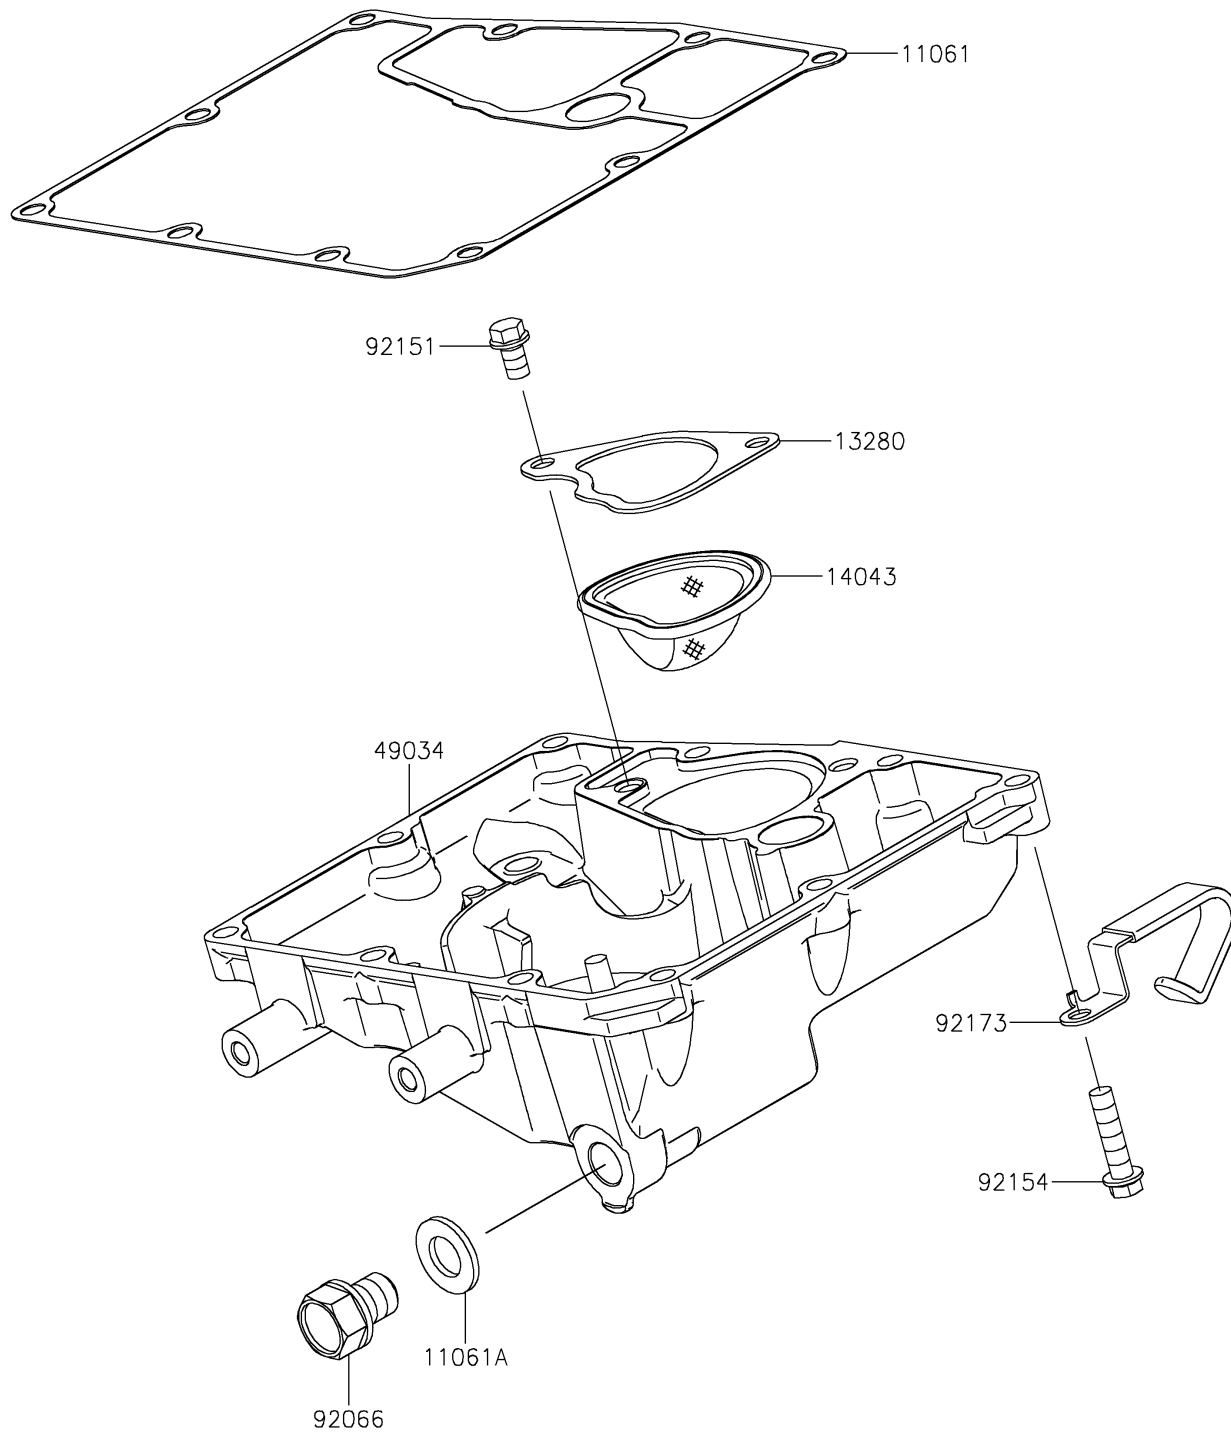

2020 NINJA® 650 ABS KRT EDITION

PARTS DIAGRAM

Oil Pan

E1434

2020 NINJA® 650 ABS KRT EDITION

Kawasaki
Let the Good Times Roll®

PARTS LIST

Oil Pan

ITEM NAME	PART NUMBER	QUANTITY
-----------	-------------	----------
