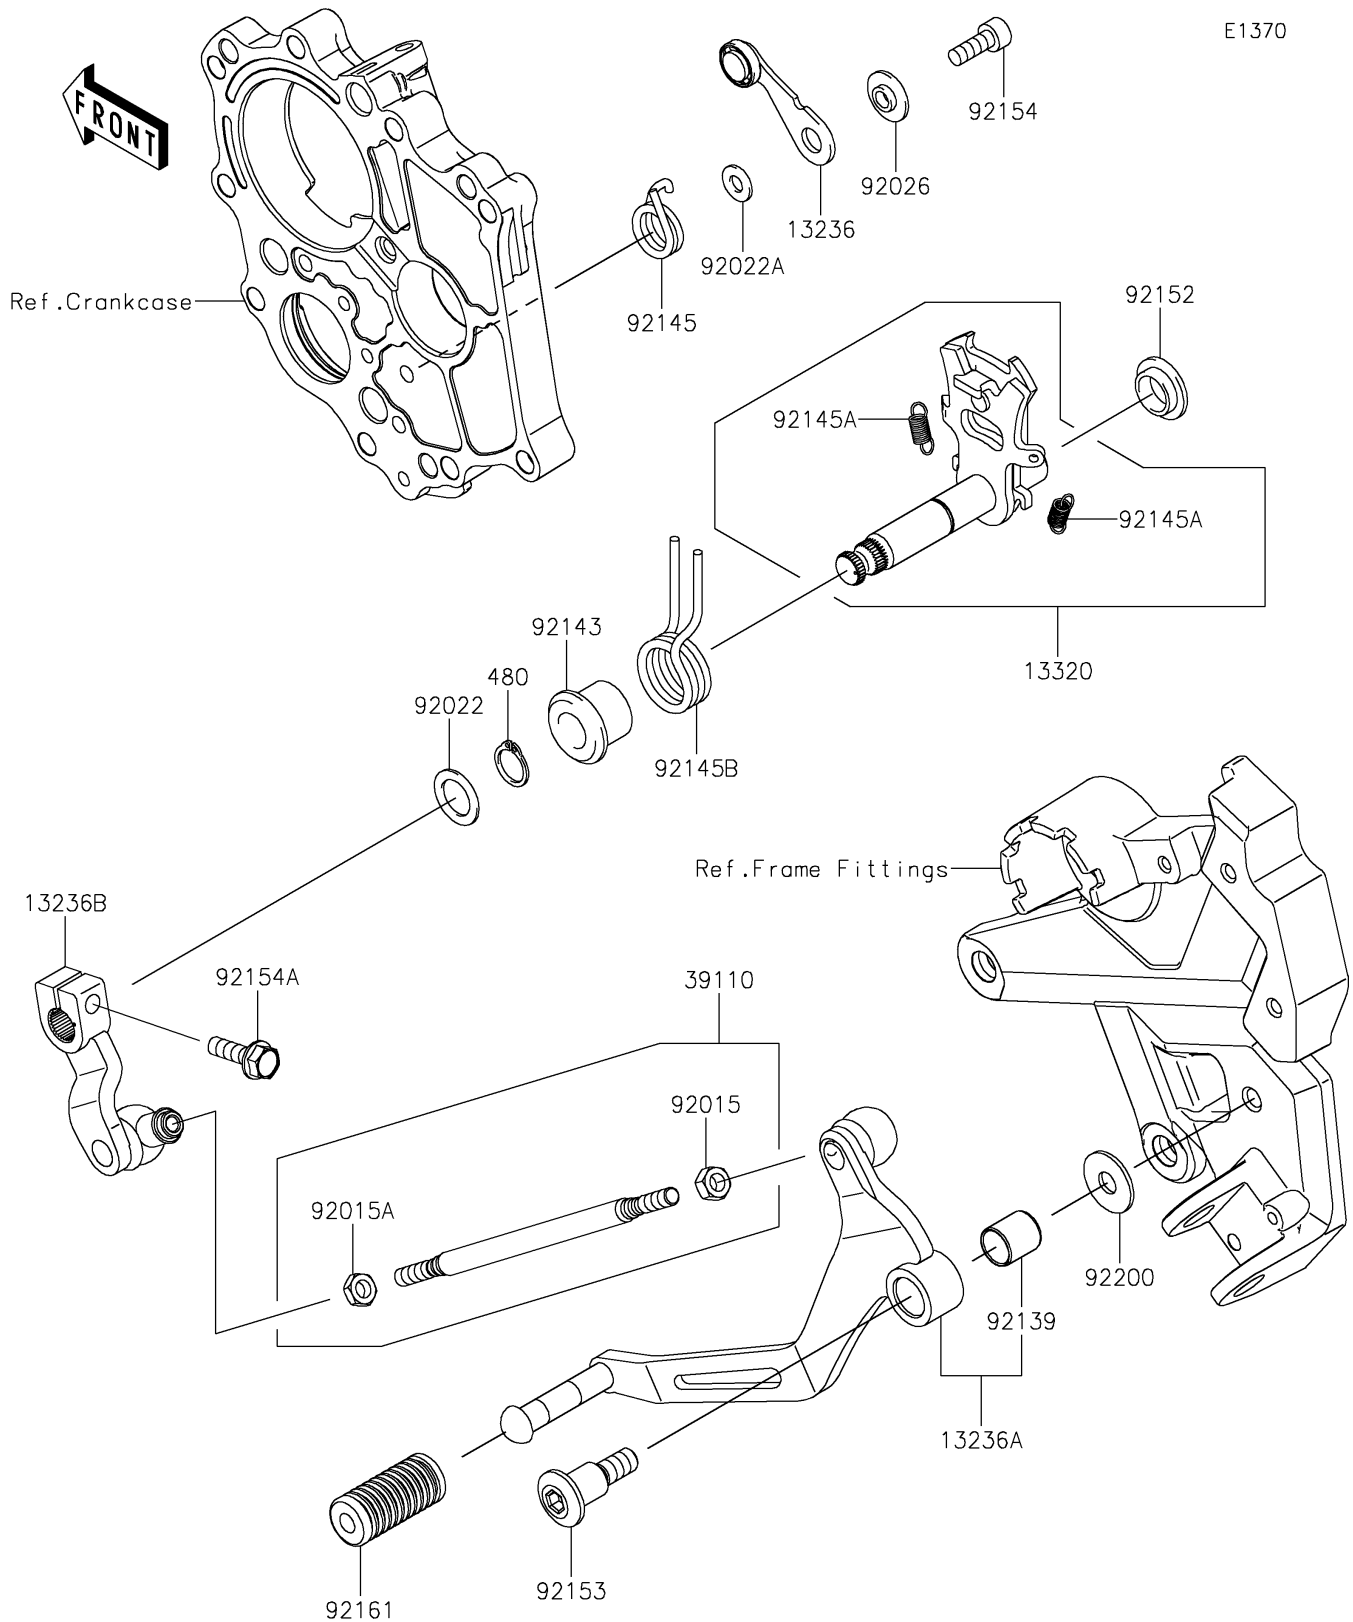

2020 NINJA® 650 ABS KRT EDITION

PARTS DIAGRAM

Gear Change Mechanism

E1370

2020 NINJA® 650 ABS KRT EDITION

Kawasaki
Let the Good Times Roll®

PARTS LIST

Gear Change Mechanism

ITEM NAME	PART NUMBER	QUANTITY
-----------	-------------	----------
