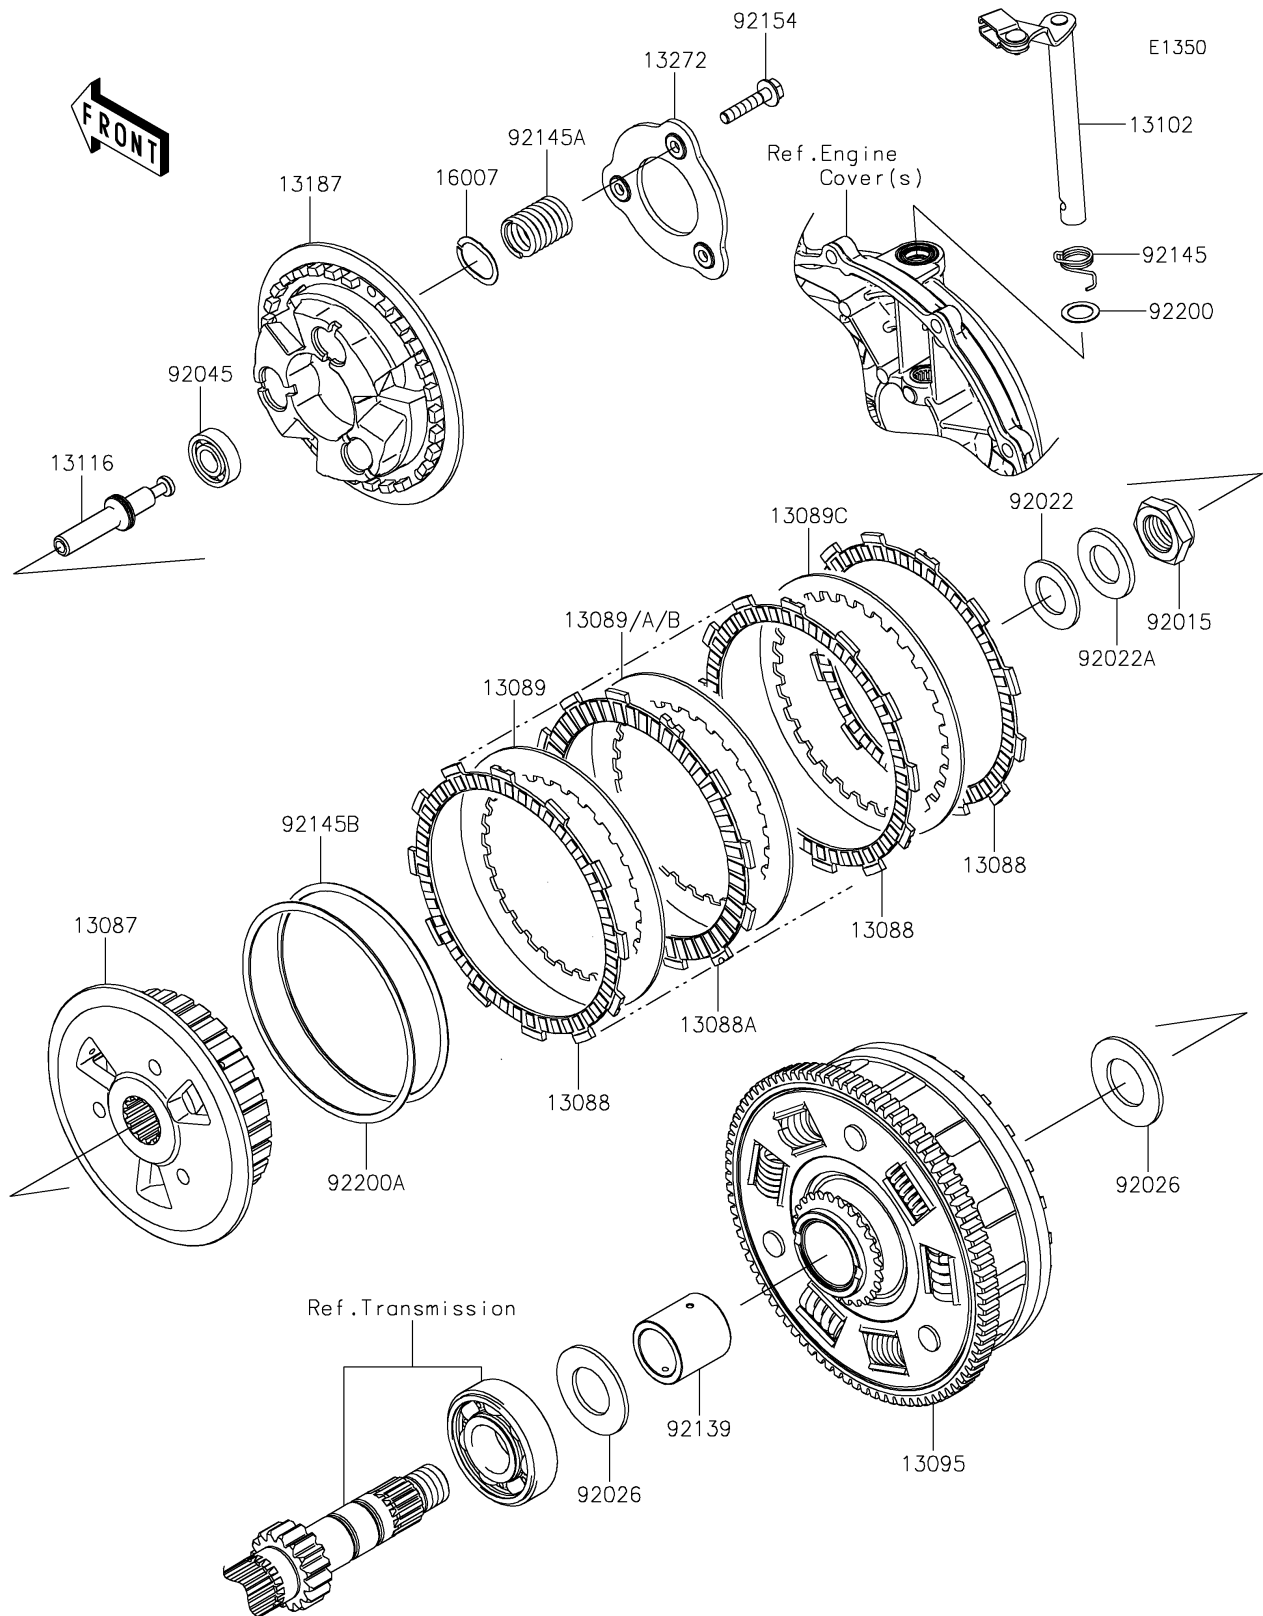

2020 NINJA® 650 ABS KRT EDITION

Kawasaki
Let the Good Times Roll®

PARTS DIAGRAM

Clutch

2020 NINJA® 650 ABS KRT EDITION

Kawasaki
Let the Good Times Roll®

PARTS LIST

Clutch

ITEM NAME	PART NUMBER	QUANTITY
-----------	-------------	----------
