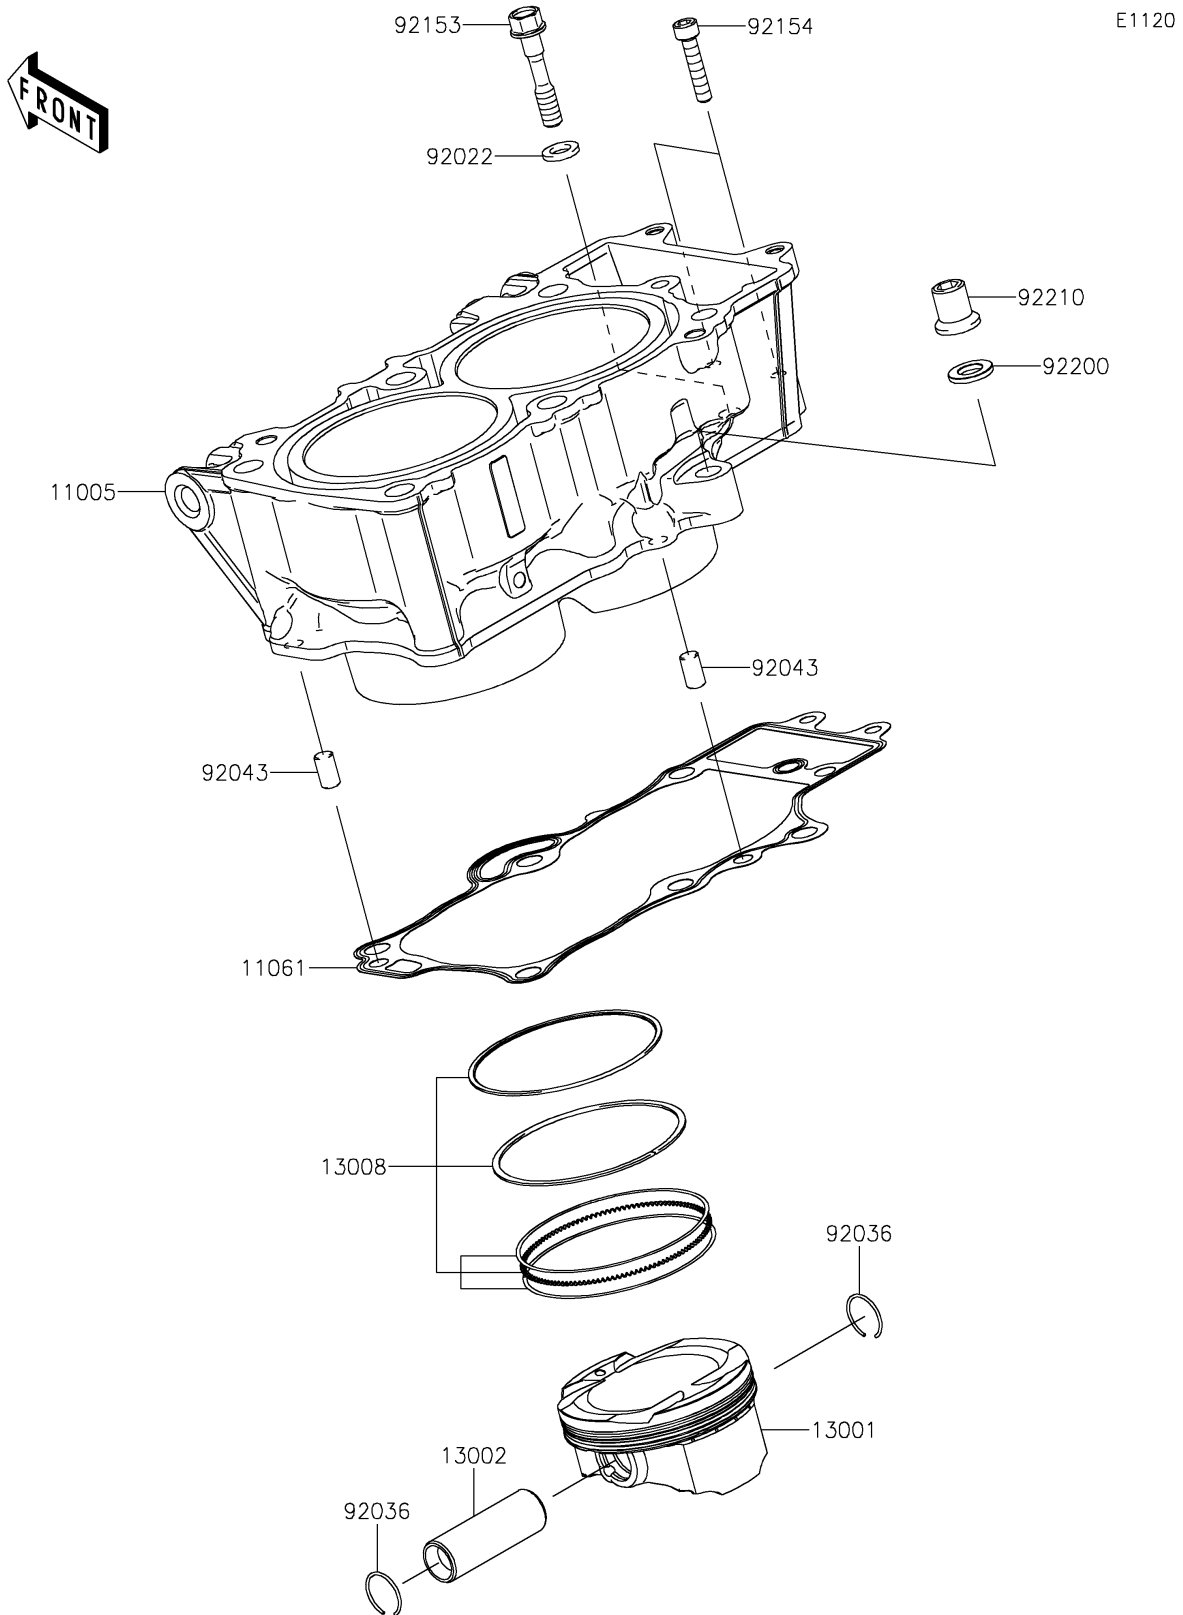

2020 NINJA® 650 ABS KRT EDITION

PARTS DIAGRAM

Cylinder/Piston(s)

2020 NINJA® 650 ABS KRT EDITION

Kawasaki
Let the Good Times Roll®

PARTS LIST

Cylinder/Piston(s)

ITEM NAME

PART NUMBER

QUANTITY
