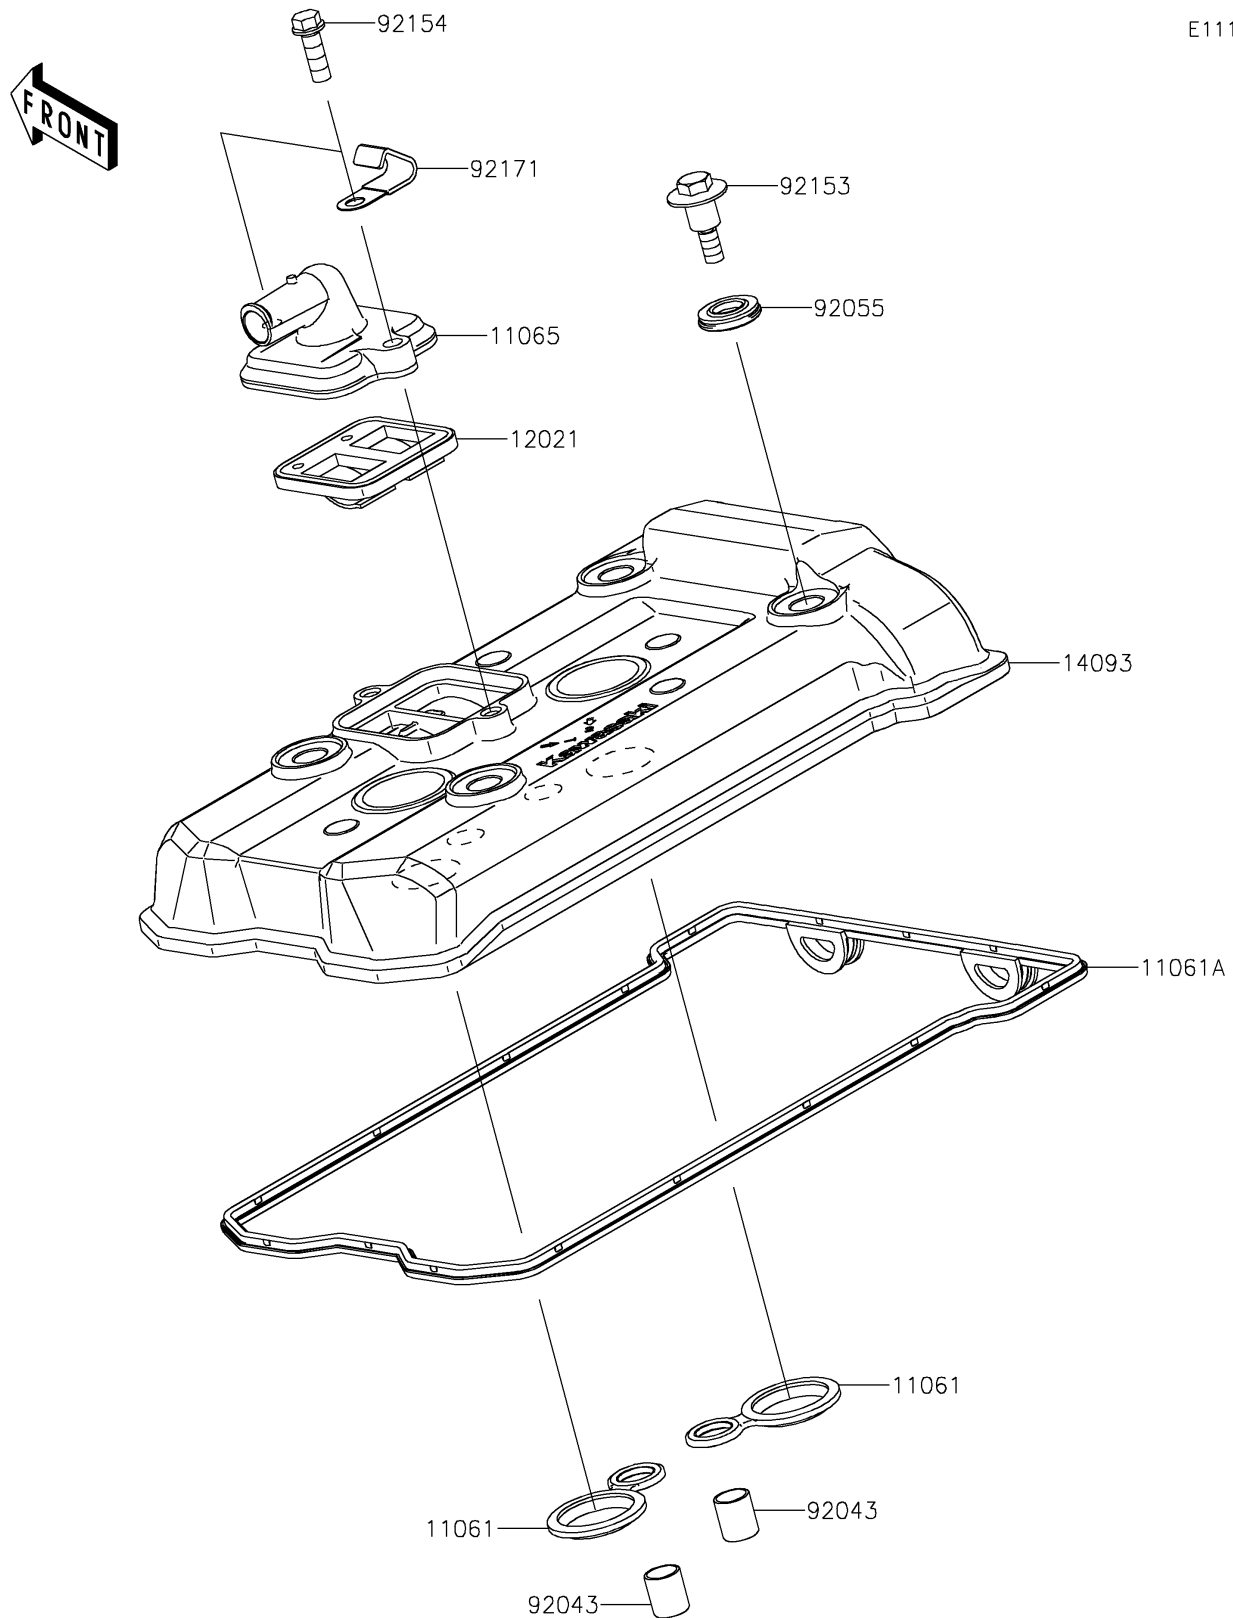

2020 NINJA® 650 ABS KRT EDITION

PARTS DIAGRAM

Cylinder Head Cover

E1112

2020 NINJA® 650 ABS KRT EDITION

Kawasaki
Let the Good Times Roll®

PARTS LIST

Cylinder Head Cover

ITEM NAME	PART NUMBER	QUANTITY
-----------	-------------	----------
