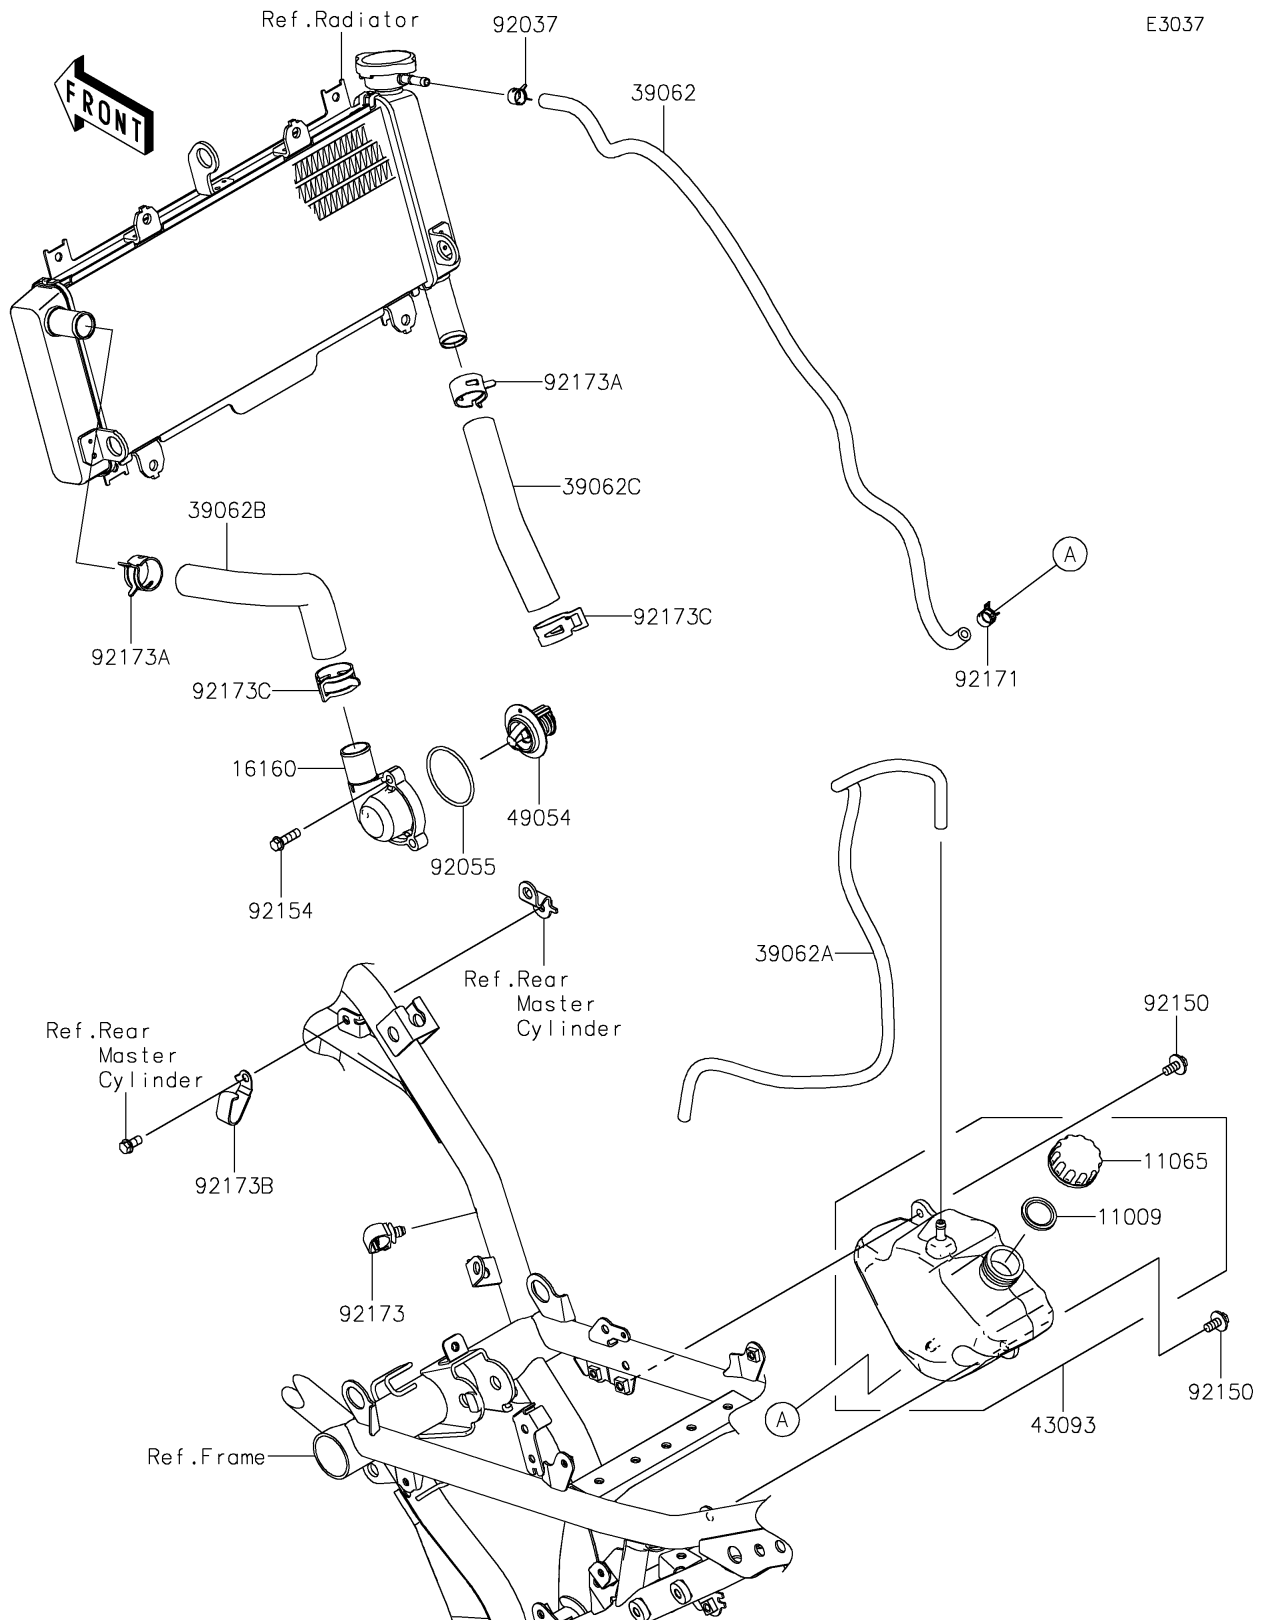

2020 Z650 ABS

PARTS DIAGRAM

Water Pipe

2020 Z650 ABS

PARTS LIST

Water Pipe

ITEM NAME	PART NUMBER	QUANTITY
GASKET,RESERVOIR TANK CAP (Ref # 11009)	11009-1145	1
CAP (Ref # 11065)	11065-0962	1
BODY,THERMO (Ref # 16160)	16160-0793	1
HOSE-COOLING,RADI.-RESERVOIR (Ref # 39062)	39062-0745	1
HOSE-COOLING,BREATHER (Ref # 39062A)	39062-0746	1
HOSE-COOLING,HEAD-RADIATOR (Ref # 39062B)	39062-0747	1
HOSE-COOLING,RADIATOR-PUMP (Ref # 39062C)	39062-0748	1
RESERVOIR-ASSY-TANK (Ref # 43093)	43093-0003	1
THERMOSTAT (Ref # 49054)	49054-0001	1
CLAMP (Ref # 92037)	92037-2113	1
RING-O,44.7X2.4 (Ref # 92055)	92055-0160	1
BOLT,6X14 (Ref # 92150)	92150-1340	2
BOLT,FLANGED,6X20 (Ref # 92154)	92154-1778	3
CLAMP,10.5X8X0.7 (Ref # 92171)	92171-1992	1
CLAMP,12MM DIA. (Ref # 92173)	92173-0736	1
CLAMP (Ref # 92173A)	92173-1567	2
CLAMP (Ref # 92173B)	92173-1592	1
CLAMP (Ref # 92173C)	92173-1688	2