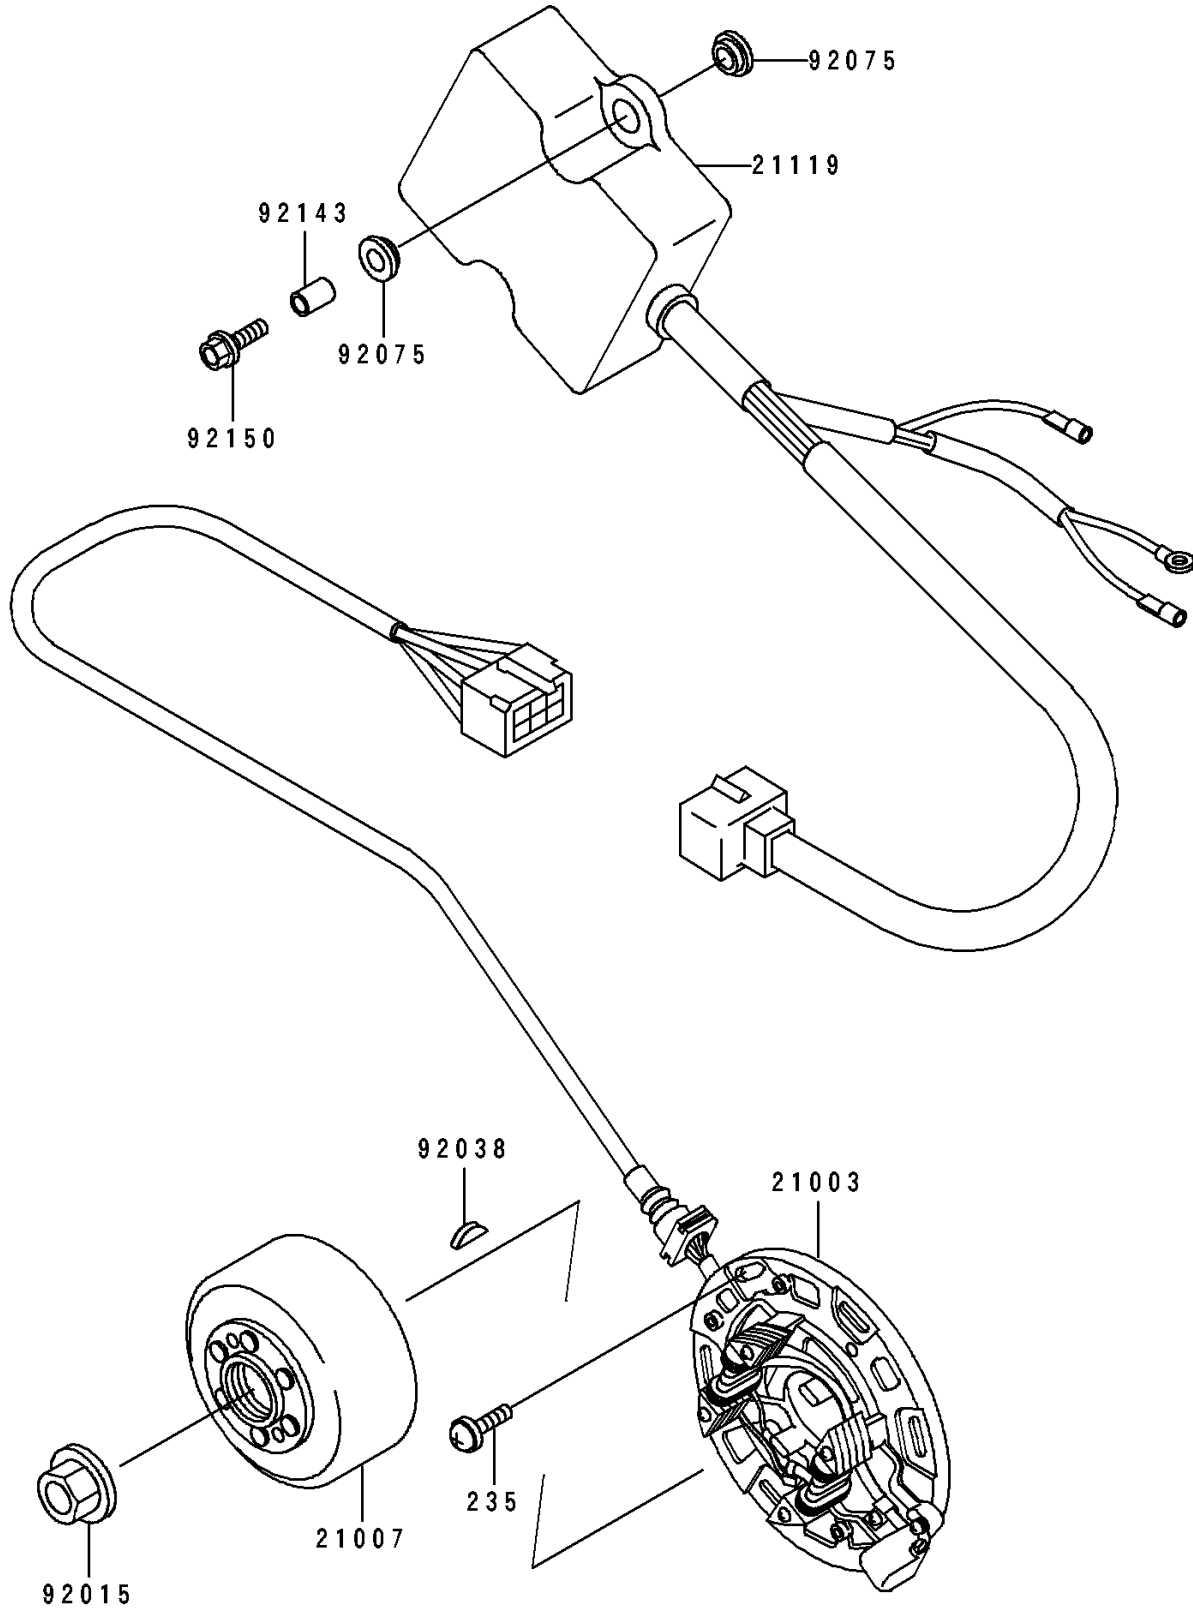

1997 KX250

PARTS DIAGRAM

Generator

E1810

1997 KX250

PARTS LIST

Generator

ITEM NAME	PART NUMBER	QUANTITY
SCREW-PAN-WP-CROS (Ref # 235)	235B0616	3
STATOR (Ref # 21003)	21003-1293	1
ROTOR,MAGNETO (Ref # 21007)	21007-1234	1
IGNITER (Ref # 21119)	21119-1492	1
NUT,FLANGED,12MM (Ref # 92015)	92015-1156	1
KEY,WOODRUFF (Ref # 92038)	92038-001	1
DAMPER,8MM (Ref # 92075)	92075-1138	4
COLLAR,6X8.5X13 (Ref # 92143)	92143-3715	2
BOLT,FLANGED,6X25 (Ref # 92150)	92150-1507	2