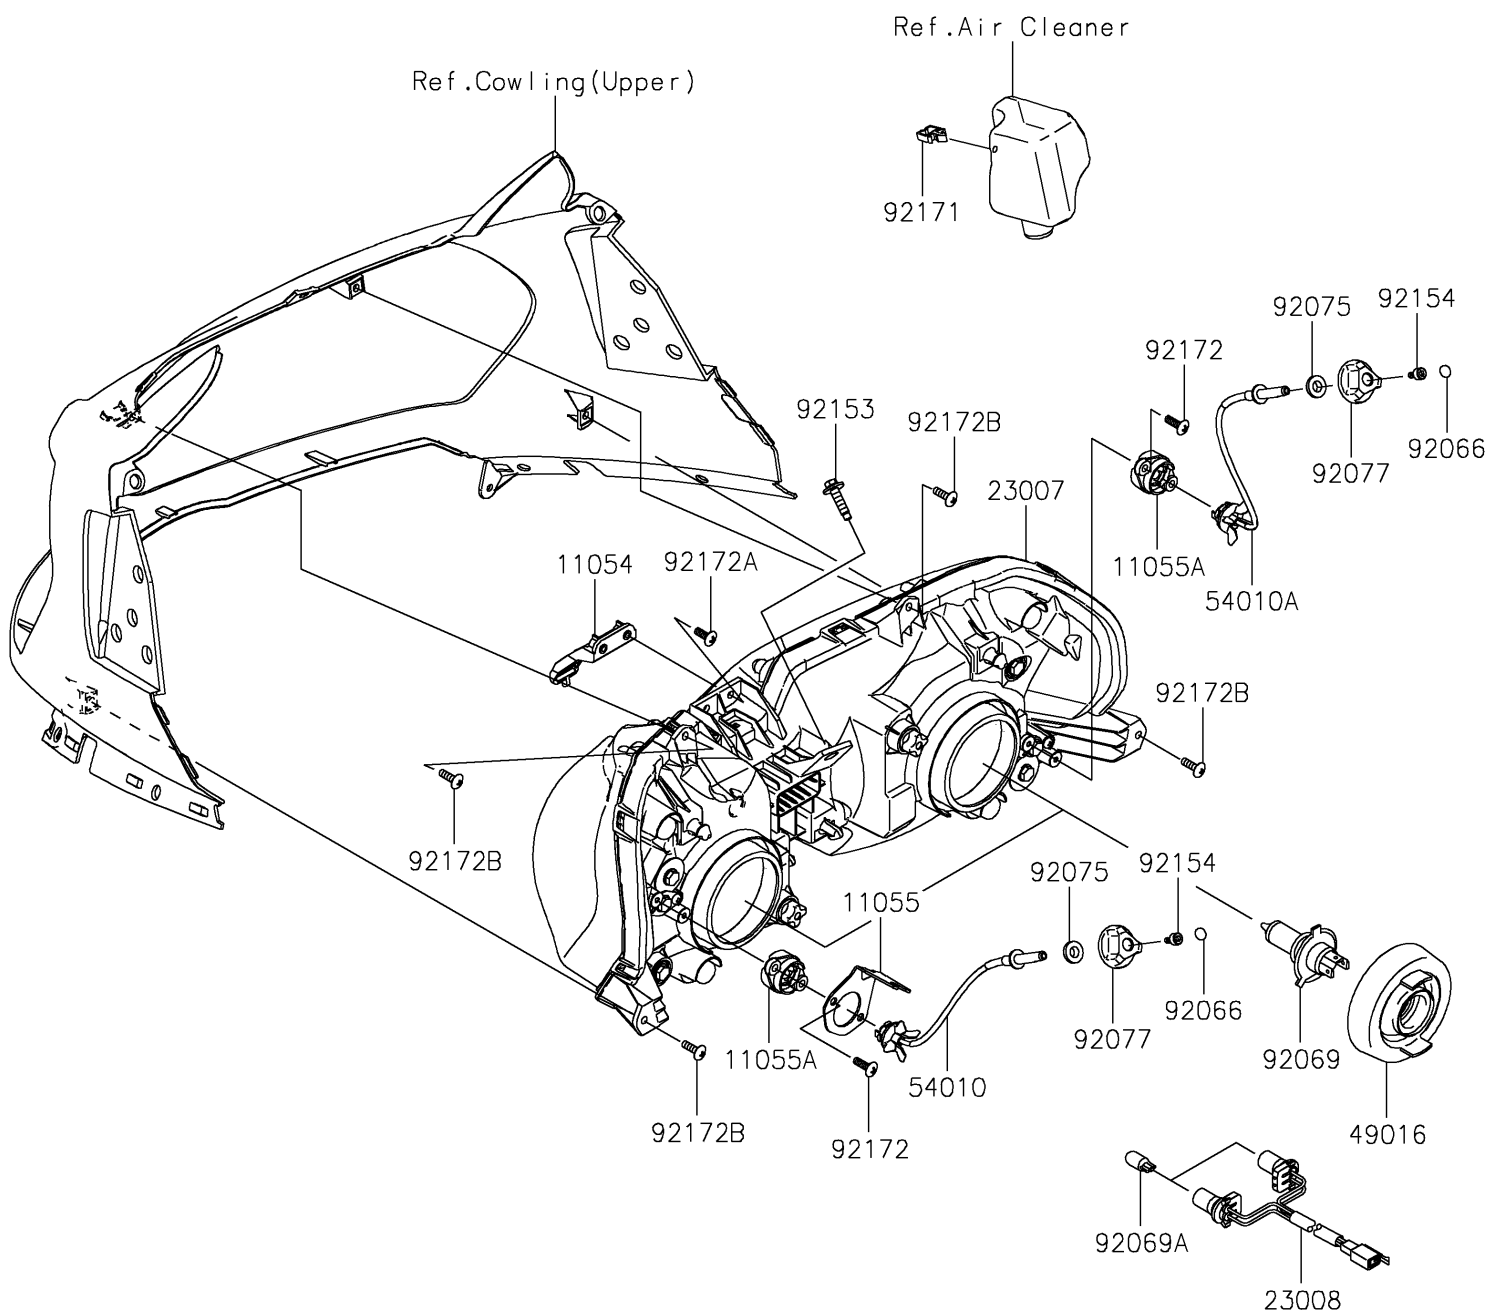

2020 CONOURS®14 ABS

PARTS DIAGRAM

Headlight(s)

F2710

2020 CONCOURS®14 ABS

PARTS LIST

Headlight(s)

ITEM NAME

PART NUMBER

QUANTITY
