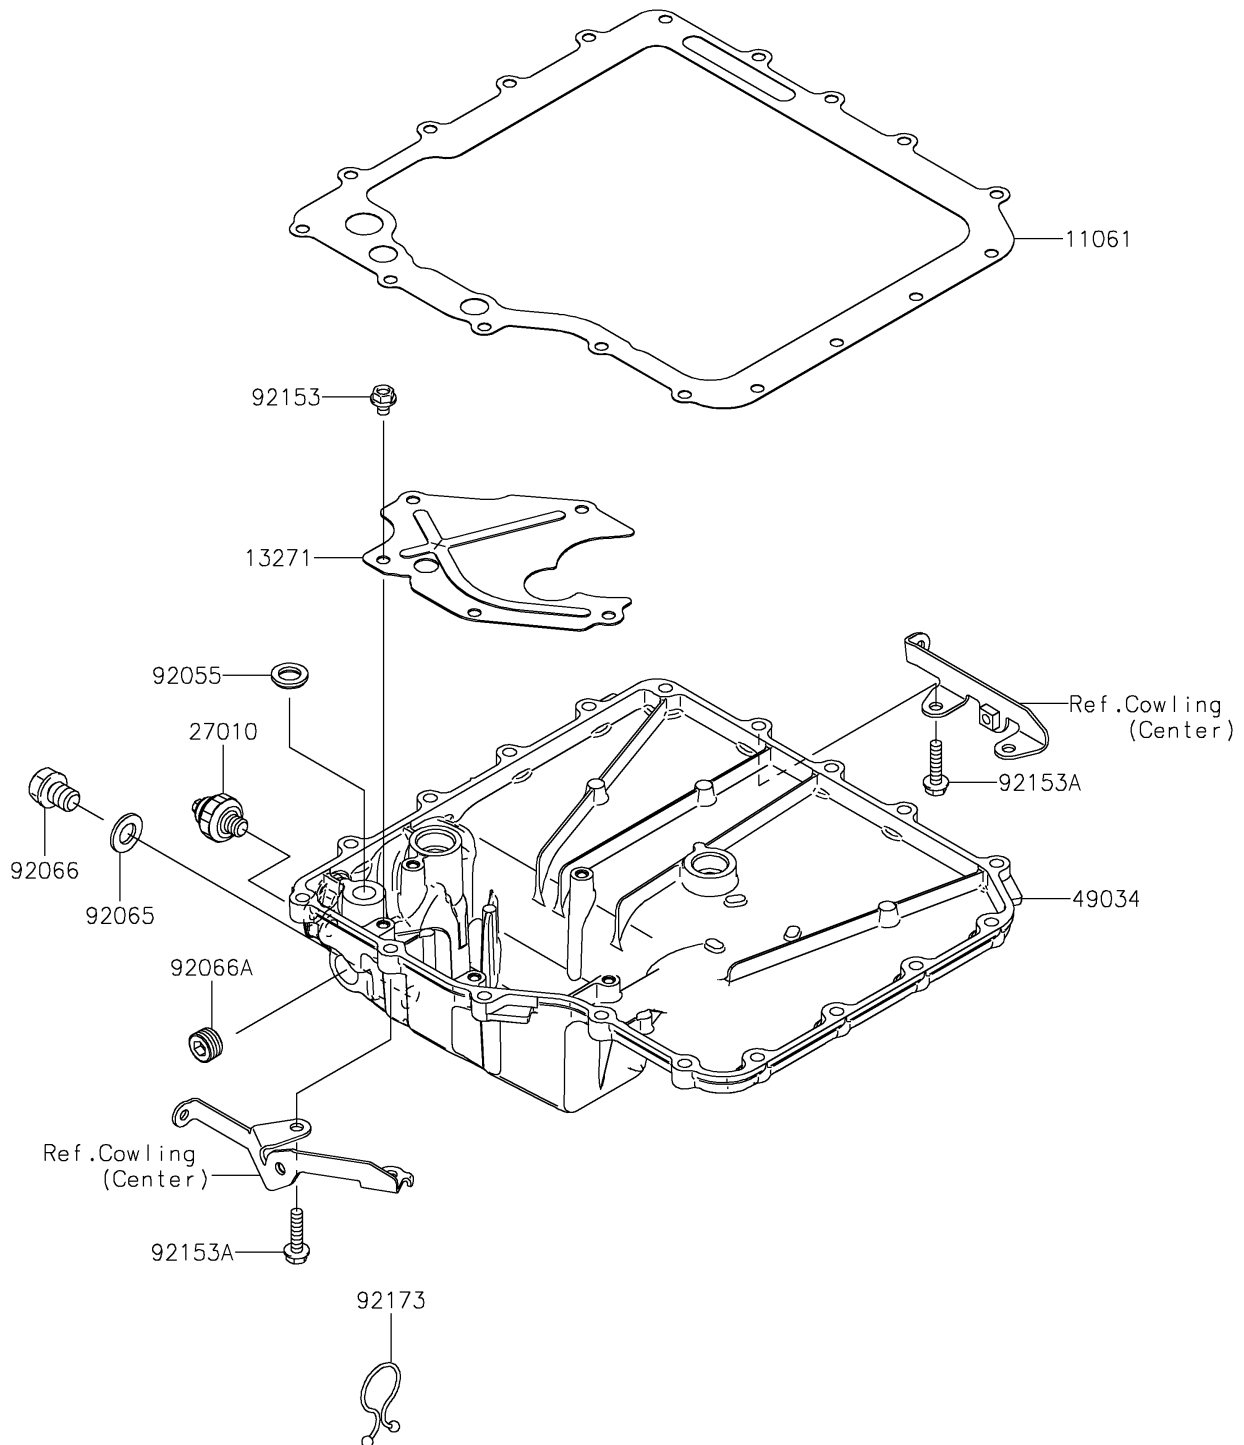

2020 CONCOURS®14 ABS

PARTS DIAGRAM

Oil Pan

E1434

2020 CONCOURS®14 ABS

PARTS LIST

Oil Pan

ITEM NAME	PART NUMBER	QUANTITY
GASKET,OIL PAN (Ref # 11061)	11061-0809	1
PLATE (Ref # 13271)	13271-0868	1
SWITCH,OIL PRESSURE (Ref # 27010)	27010-1313	1
PAN-OIL (Ref # 49034)	49034-0035	1
RING-O,19.5MM (Ref # 92055)	92055-077	1
GASKET,12X22X2 (Ref # 92065)	92065-097	1
PLUG,12X15 (Ref # 92066)	92066-0079	1
PLUG (Ref # 92066A)	92066-0836	1
BOLT,FLANGED,6X8 (Ref # 92153)	92153-1530	5
BOLT,FLANGED,6X25 (Ref # 92153A)	92153-1569	18
CLAMP (Ref # 92173)	92173-0848	1