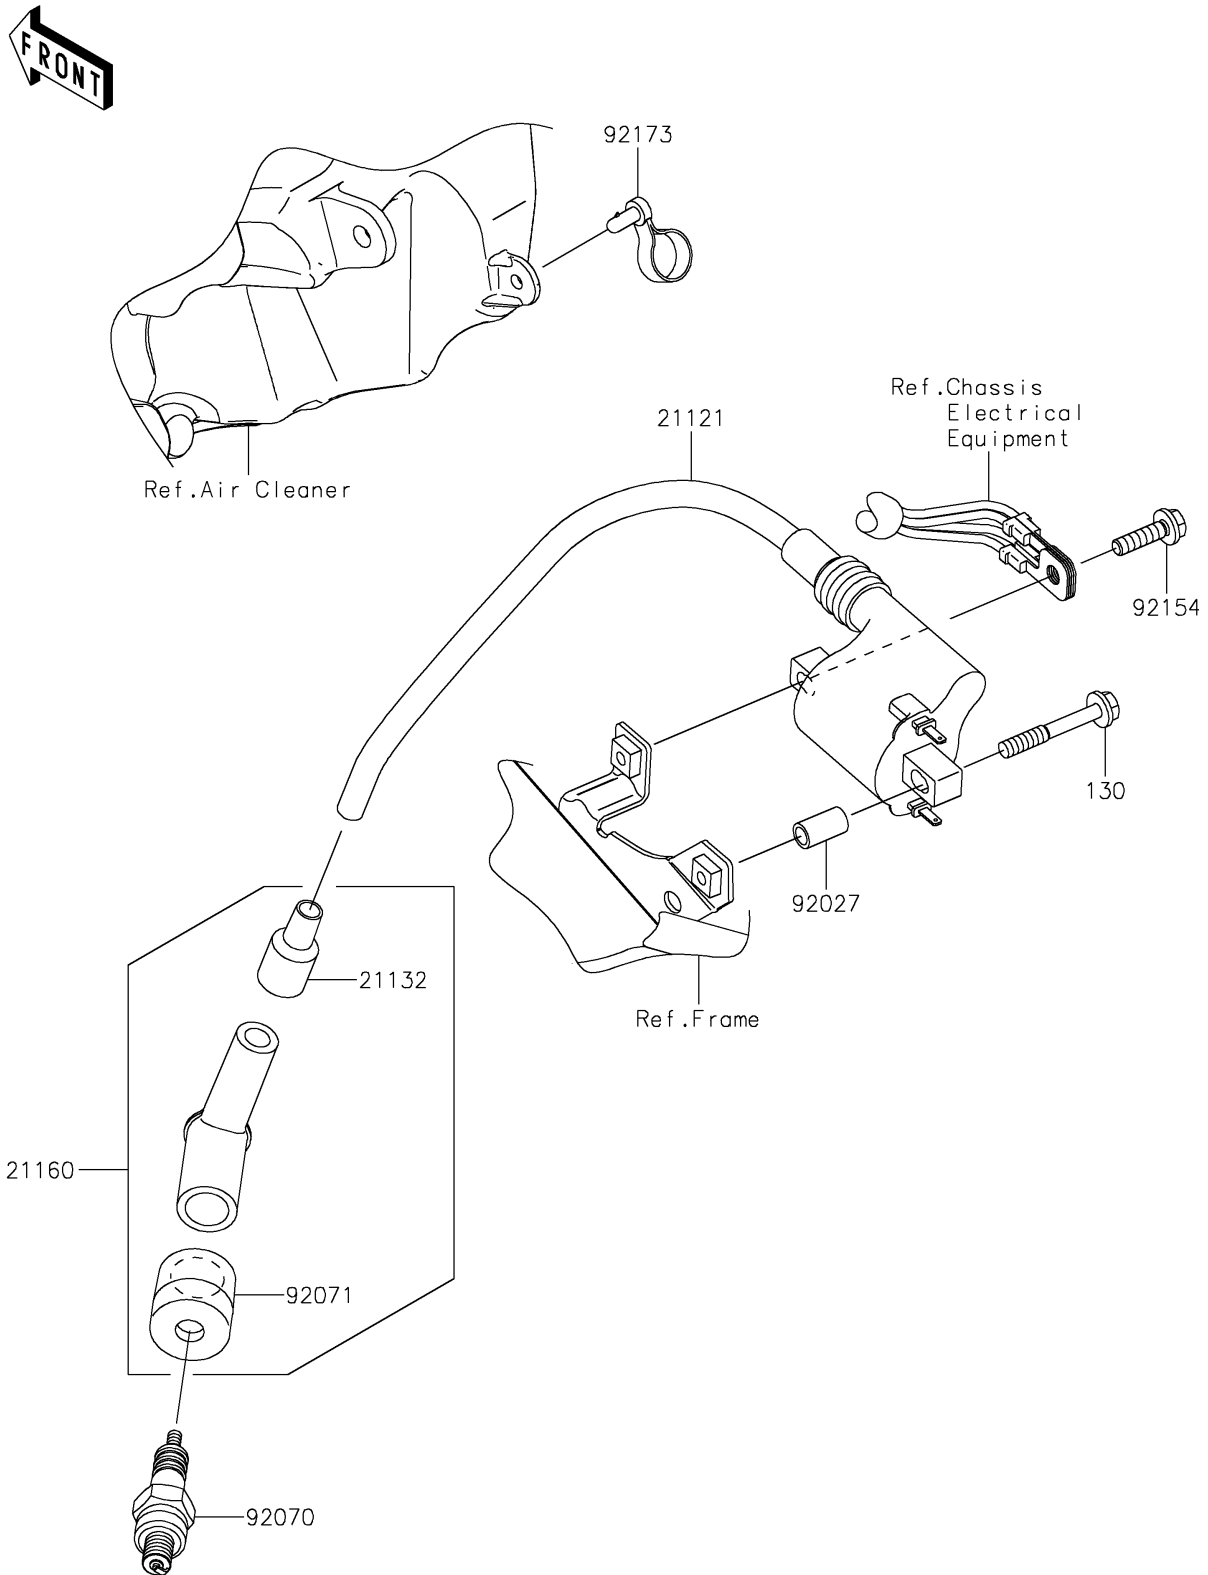

2020 Z125 PRO

PARTS DIAGRAM

Ignition System

E1830

2020 Z125 PRO

PARTS LIST

Ignition System

Kawasaki

Let the Good Times Roll®

ITEM NAME

PART NUMBER

QUANTITY
