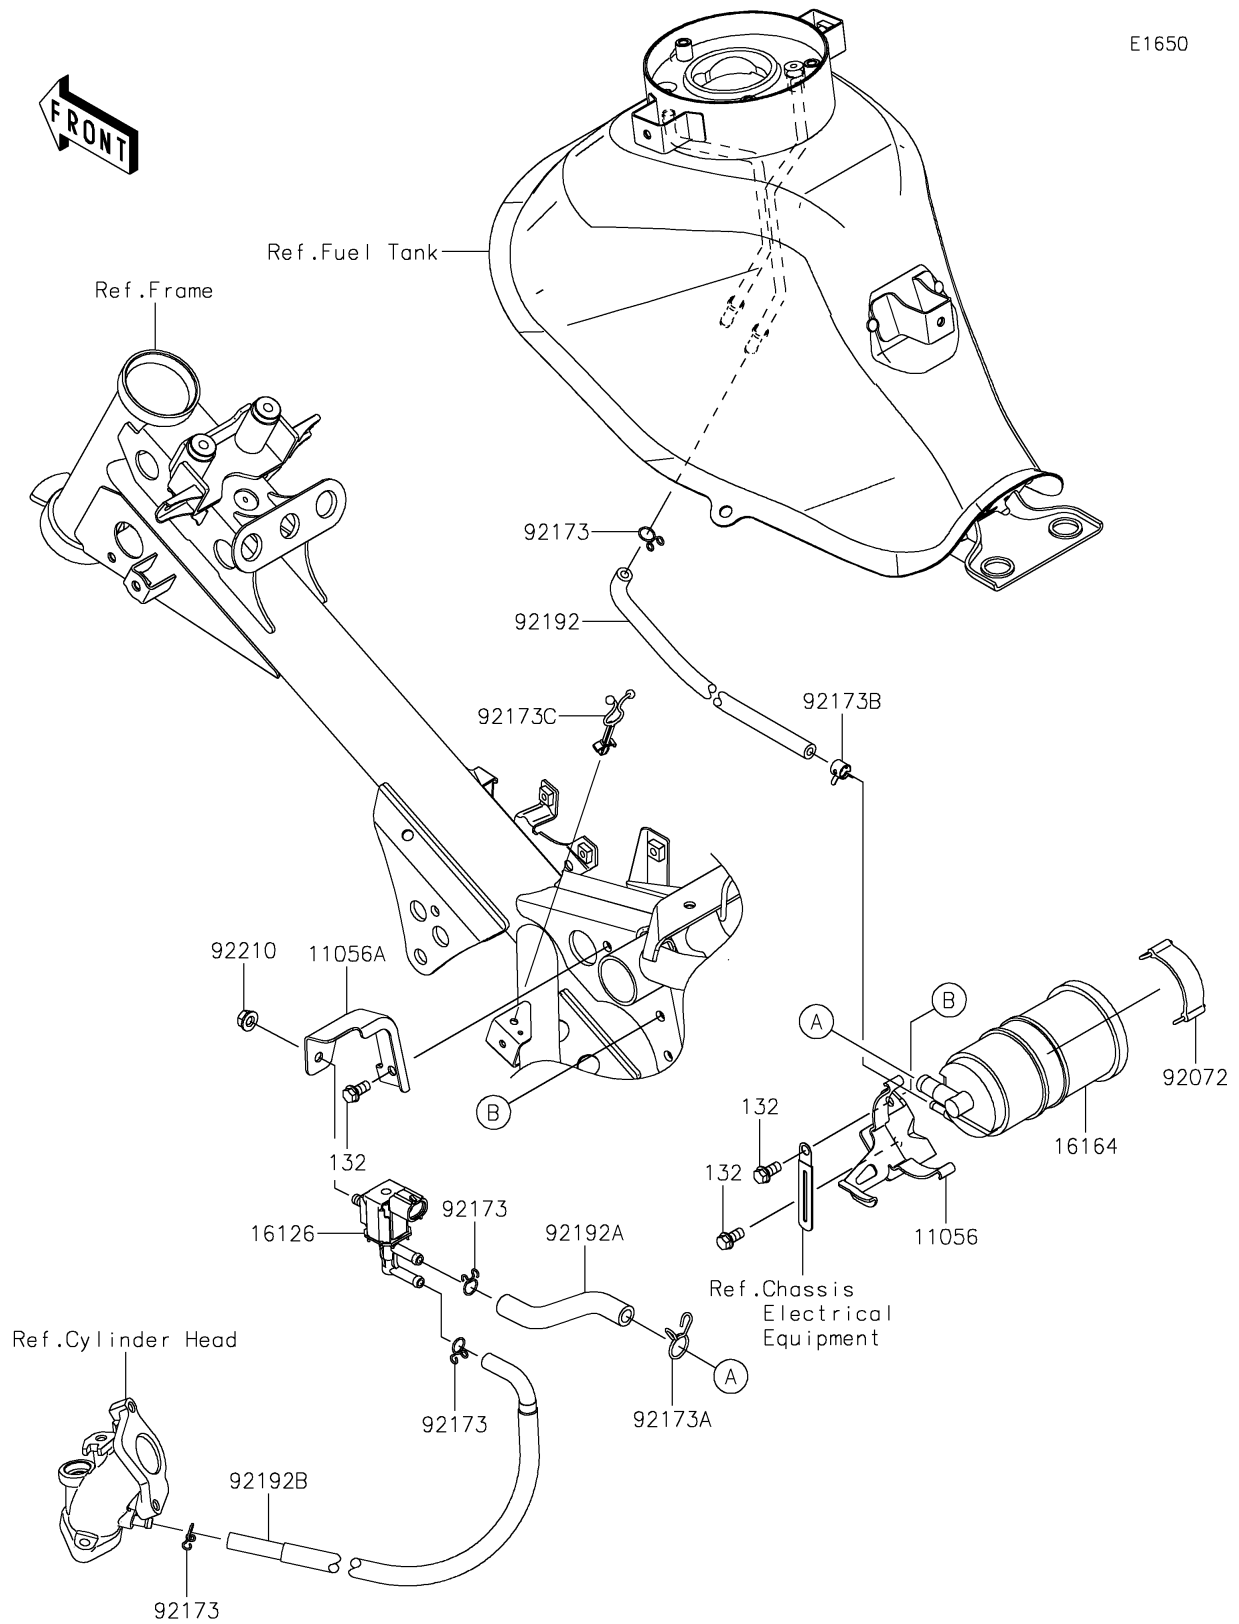

2020 Z125 PRO

PARTS DIAGRAM

Fuel Evaporative System(CA)

E1650

2020 Z125 PRO

PARTS LIST

Fuel Evaporative System(CA)

ITEM NAME

PART NUMBER

QUANTITY
