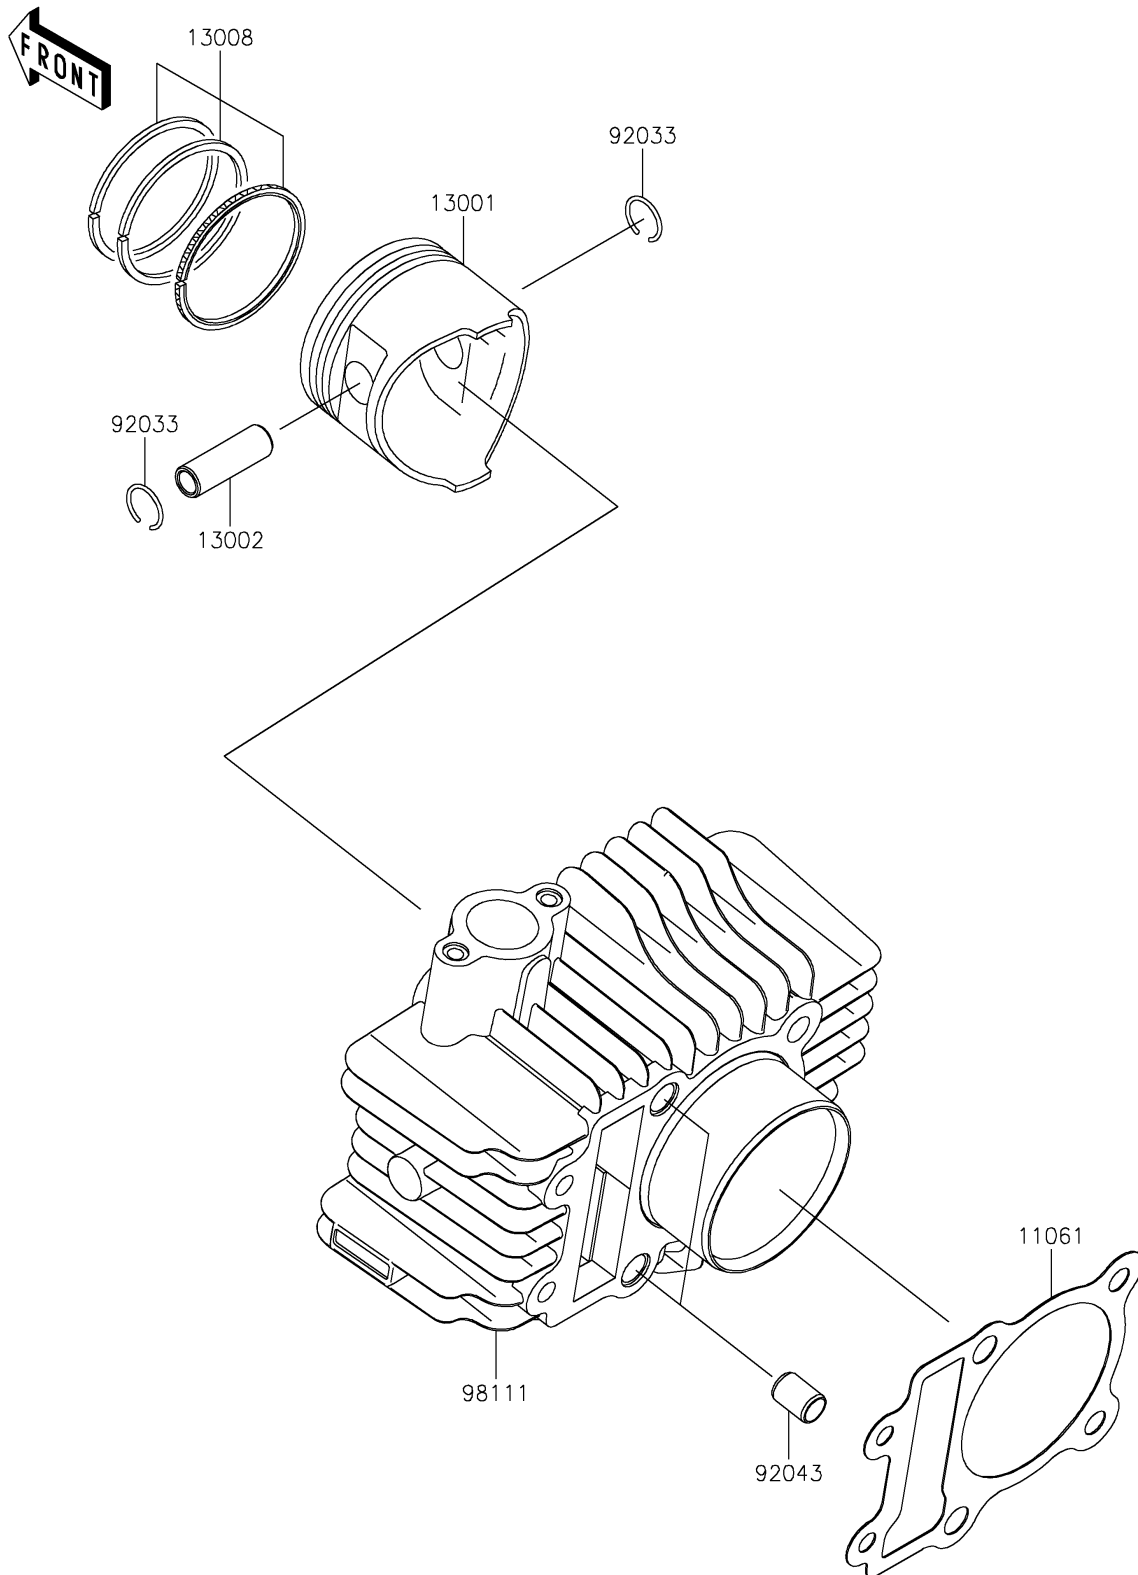

2020 Z125 PRO

PARTS DIAGRAM

Cylinder/Piston(s)

E1120

2020 Z125 PRO

PARTS LIST

Cylinder/Piston(s)

ITEM NAME	PART NUMBER	QUANTITY
GASKET,CYLINDER BASE (Ref # 11061)	11061-0124	1
PISTON-ENGINE,STD (Ref # 13001)	13001-0772	1
PIN-PISTON (Ref # 13002)	13002-0031	1
RING-SET-PISTON,STD (Ref # 13008)	13008-0006	1
RING-SNAP (Ref # 92033)	92033-1072	2
PIN,8.2X10X14 (Ref # 92043)	92043-1264	2
CYLINDER-COMP-ENGINE (Ref # 98111)	98111-0043	1