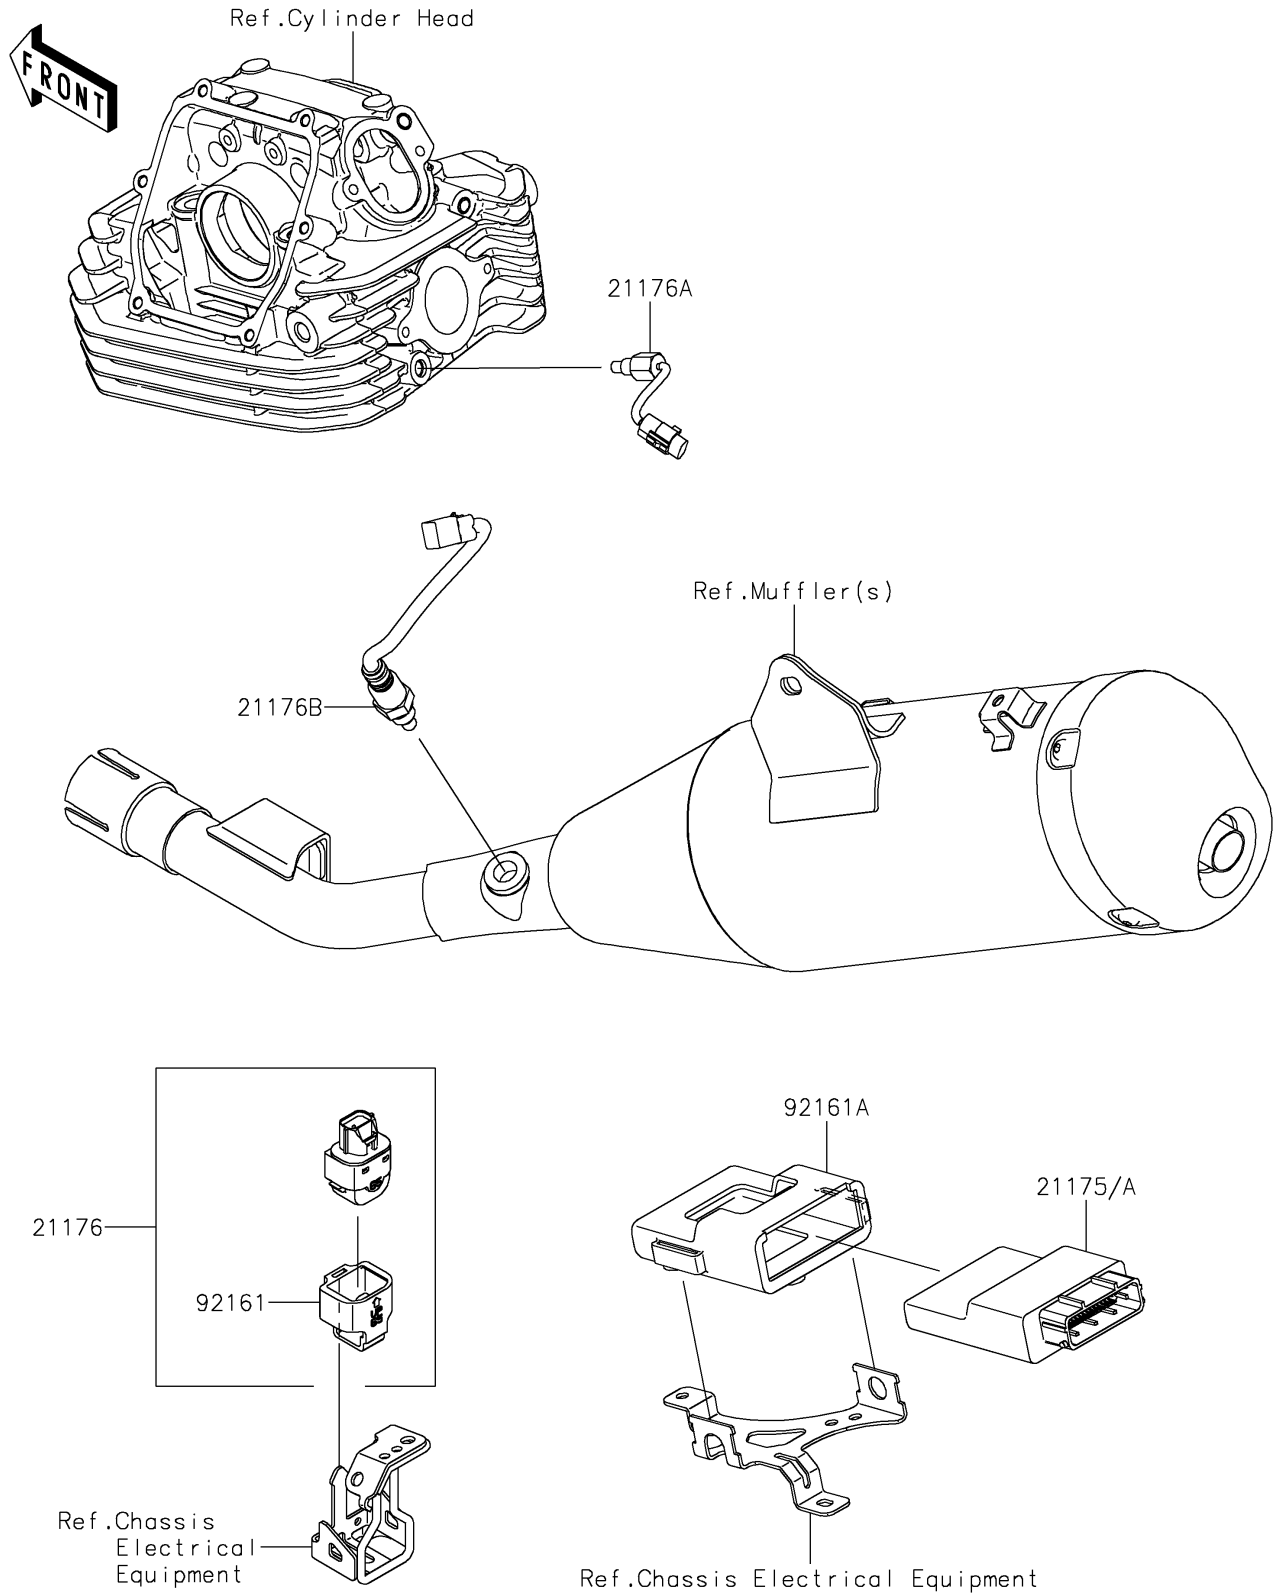

2020 KLX[®] 230

PARTS DIAGRAM

Fuel Injection

E1530

2020 KLX[®] 230

PARTS LIST

Fuel Injection

Kawasaki

Let the Good Times Roll[®]

ITEM NAME

PART NUMBER

QUANTITY
