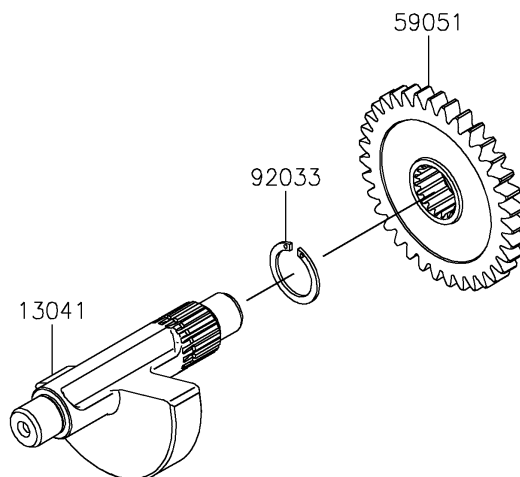

2020 KLX[®] 230

PARTS DIAGRAM

Crankshaft

Kawasaki

Let the Good Times Roll[®]

E1321

2020 KLX[®] 230

PARTS LIST

Crankshaft

Kawasaki

Let the Good Times Roll[®]

ITEM NAME

PART NUMBER

QUANTITY
