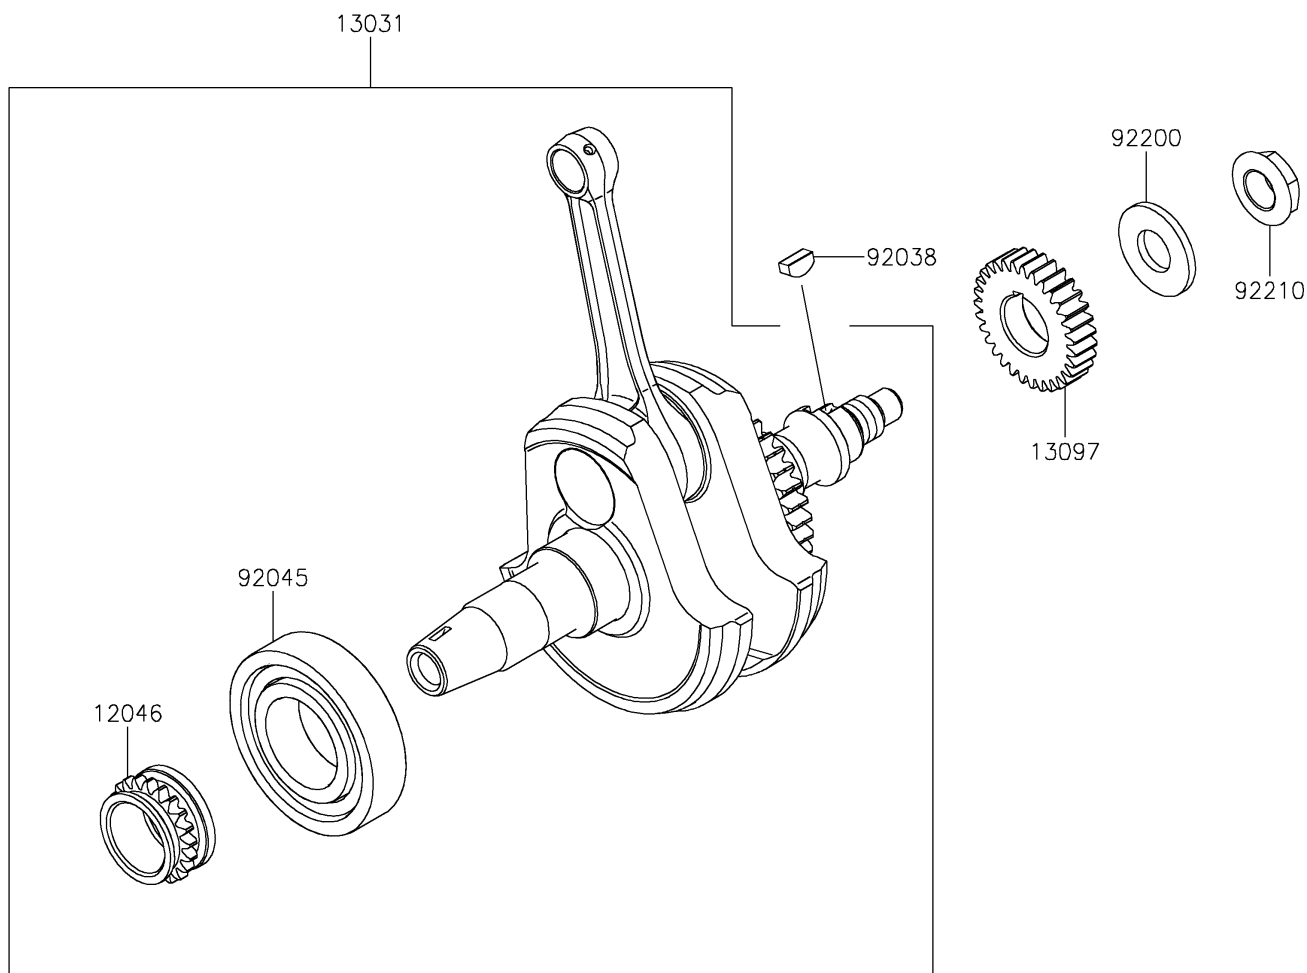

2020 KLX[®] 230

PARTS DIAGRAM

Crankshaft

Kawasaki

Let the Good Times Roll[®]

E1321

2020 KLX[®] 230

PARTS LIST

Crankshaft

Kawasaki

Let the Good Times Roll[®]

ITEM NAME

PART NUMBER

QUANTITY
