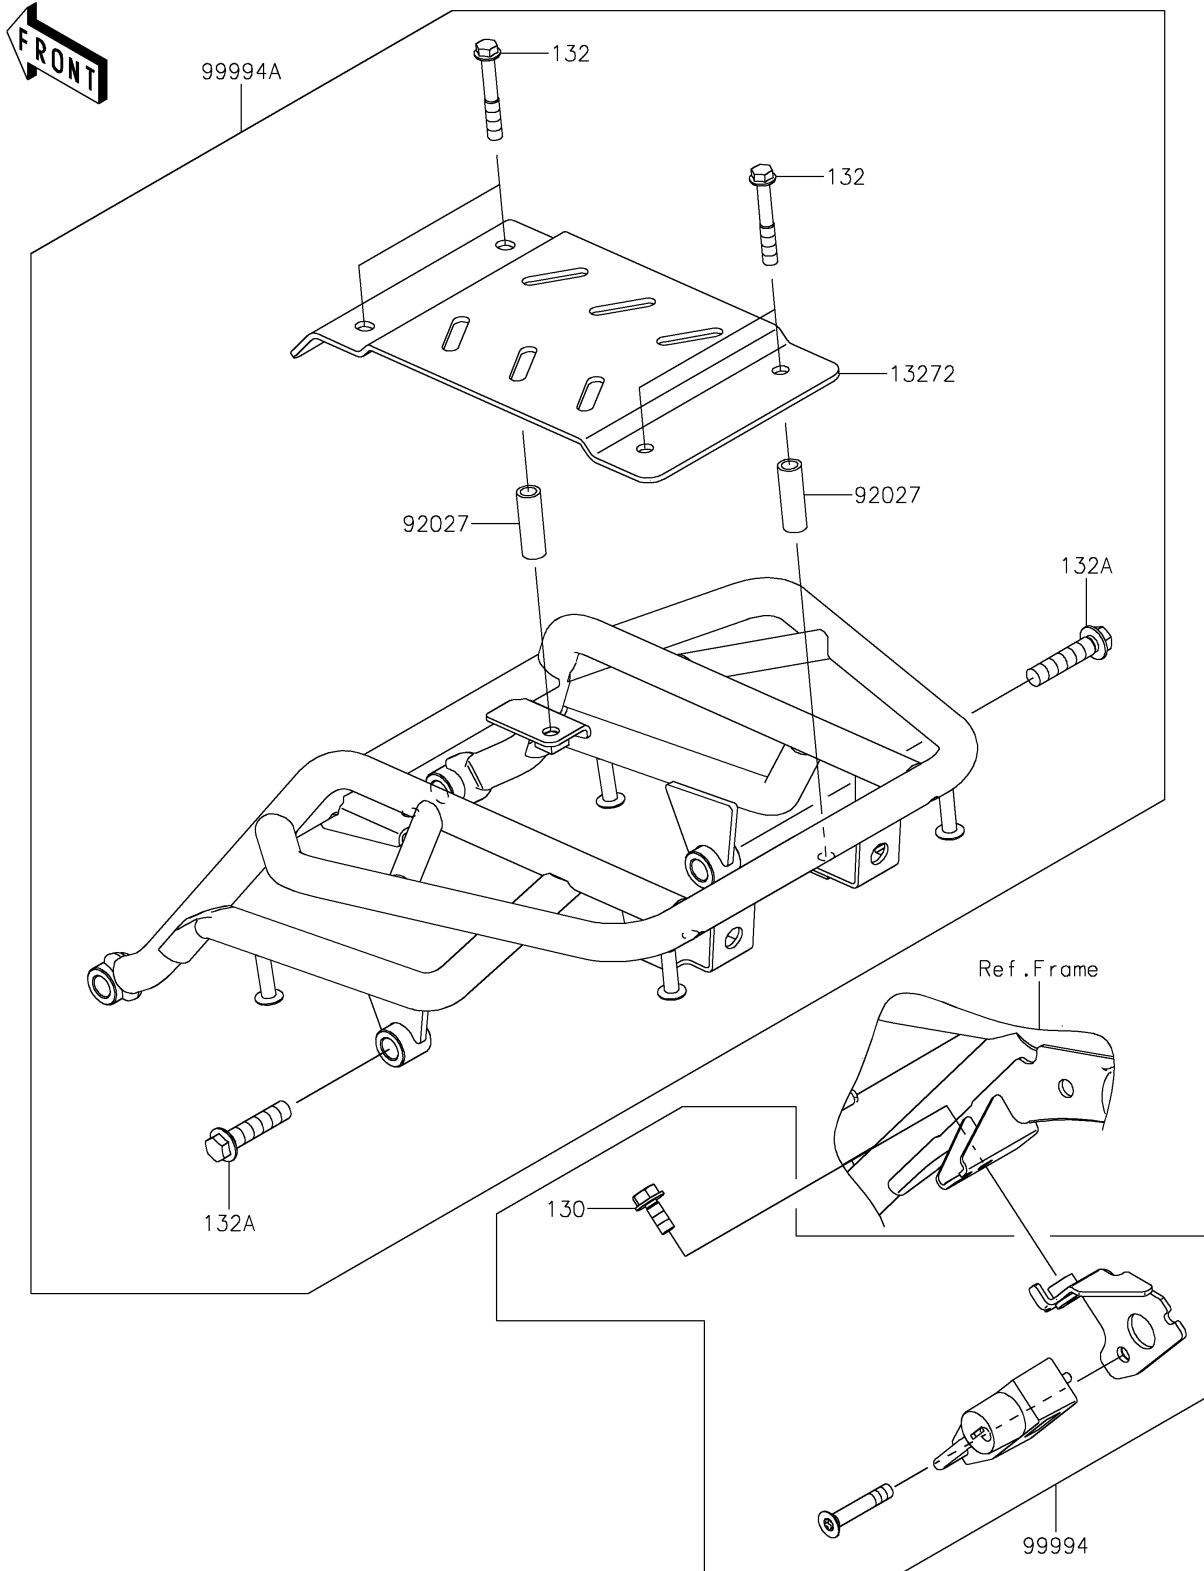

2020 KLX[®] 230 ABS

PARTS DIAGRAM

Accessory(Helmet Lock and Carrier)

F2910C

2020 KLX[®] 230 ABS

PARTS LIST

Accessory(Helmet Lock and Carrier)

ITEM NAME

PART NUMBER

QUANTITY
