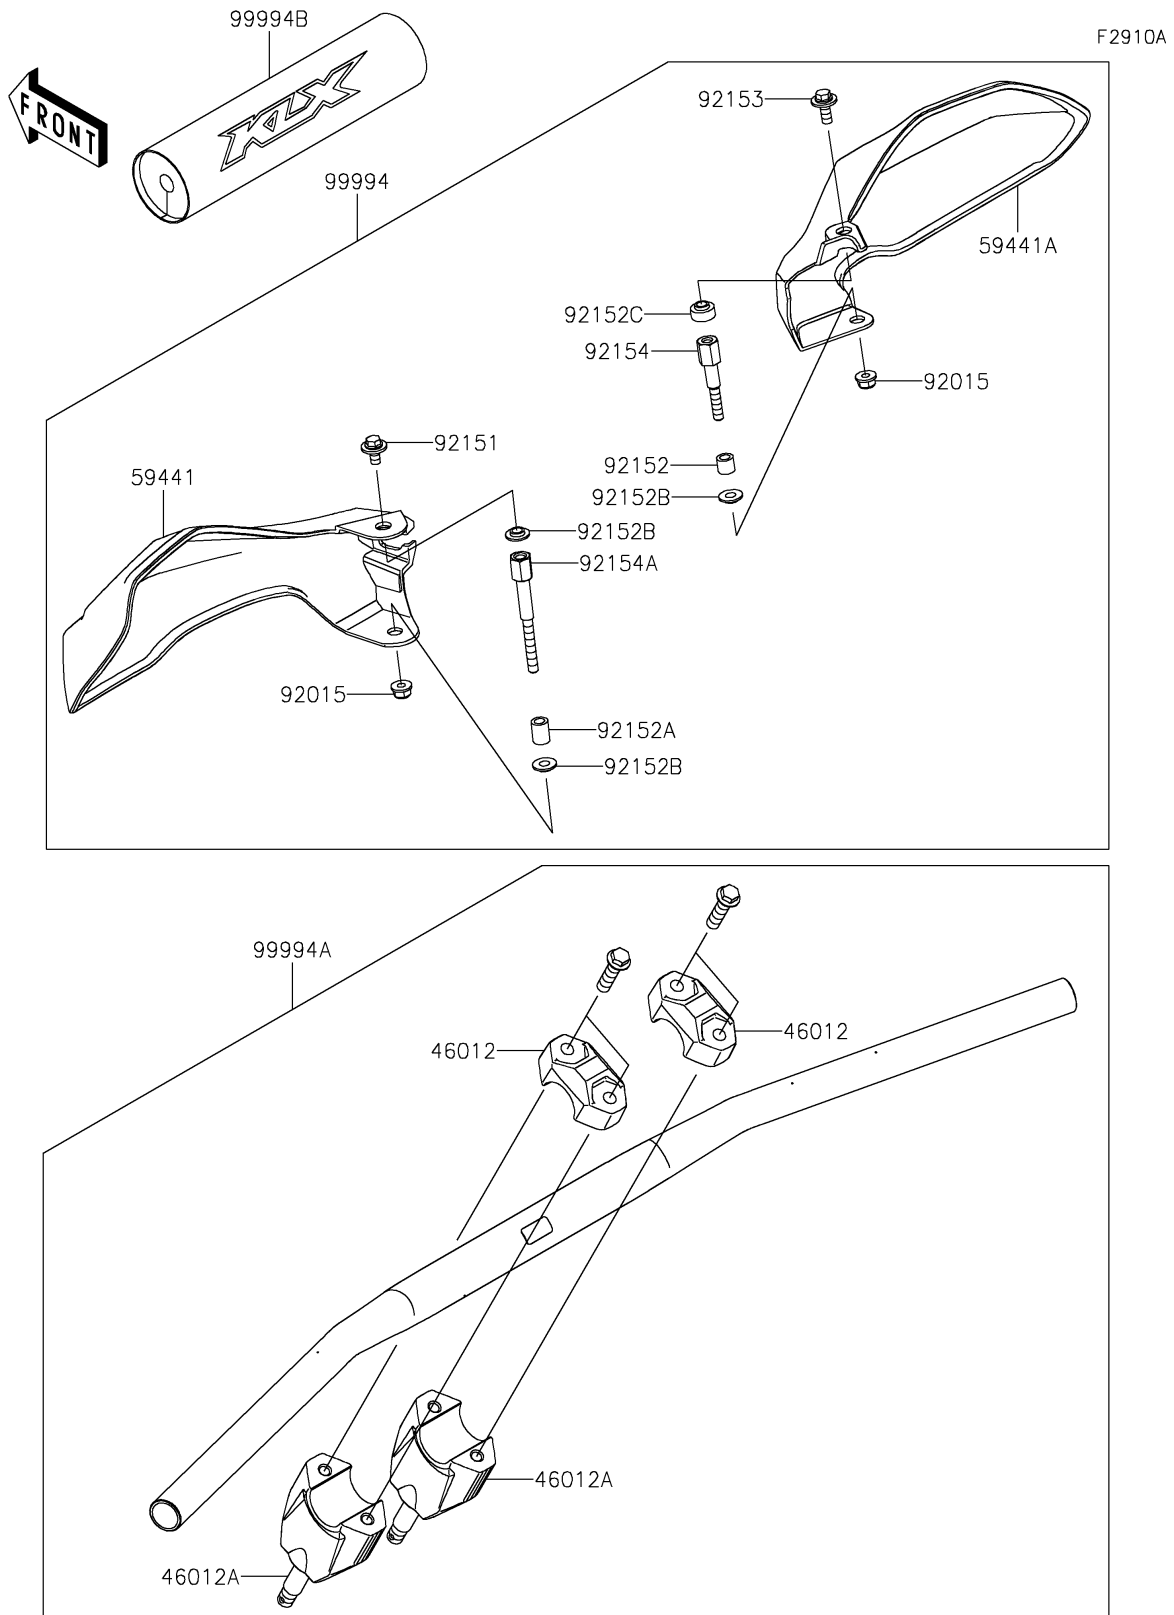

2020 KLX[®] 230 ABS

PARTS DIAGRAM

Accessory(Handle)

2020 KLX[®] 230 ABS

PARTS LIST

Accessory(Handle)

ITEM NAME

PART NUMBER

QUANTITY
