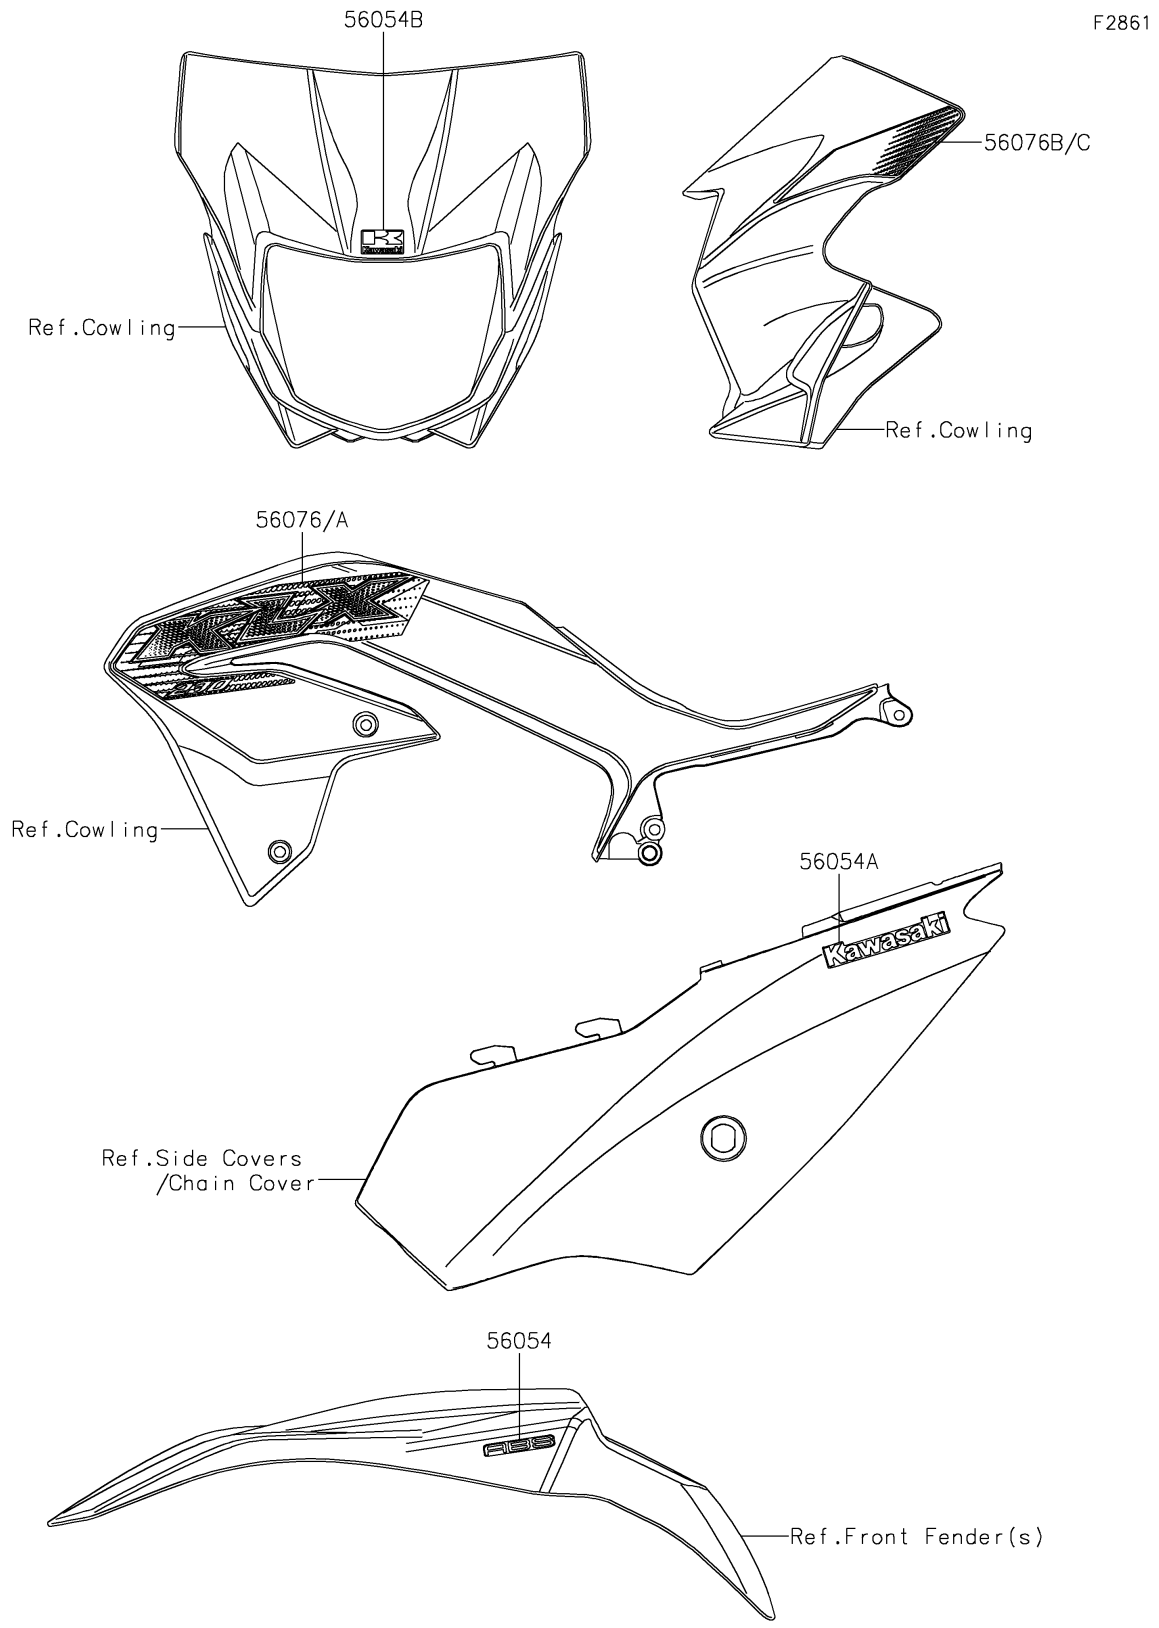

2020 KLX[®] 230 ABS

PARTS DIAGRAM

Decals(Ebony)(CN)

2020 KLX[®] 230 ABS

PARTS LIST

Decals(Ebony)(CN)

ITEM NAME	PART NUMBER	QUANTITY
MARK,FR FENDER,ABS (Ref # 56054)	56054-2592	2
MARK,SIDE COVER,KAWASAKI (Ref # 56054A)	56054-2603	2
MARK,HEAD LAMP COVER,K (Ref # 56054B)	56054-2701	1
PATTERN,SHROUD,LH (Ref # 56076)	56076-0246	1
PATTERN,SHROUD,RH (Ref # 56076A)	56076-0247	1
PATTERN,HEAD LAMP COVER,LH (Ref # 56076B)	56076-0248	1
PATTERN,HEAD LAMP COVER,RH (Ref # 56076C)	56076-0249	1