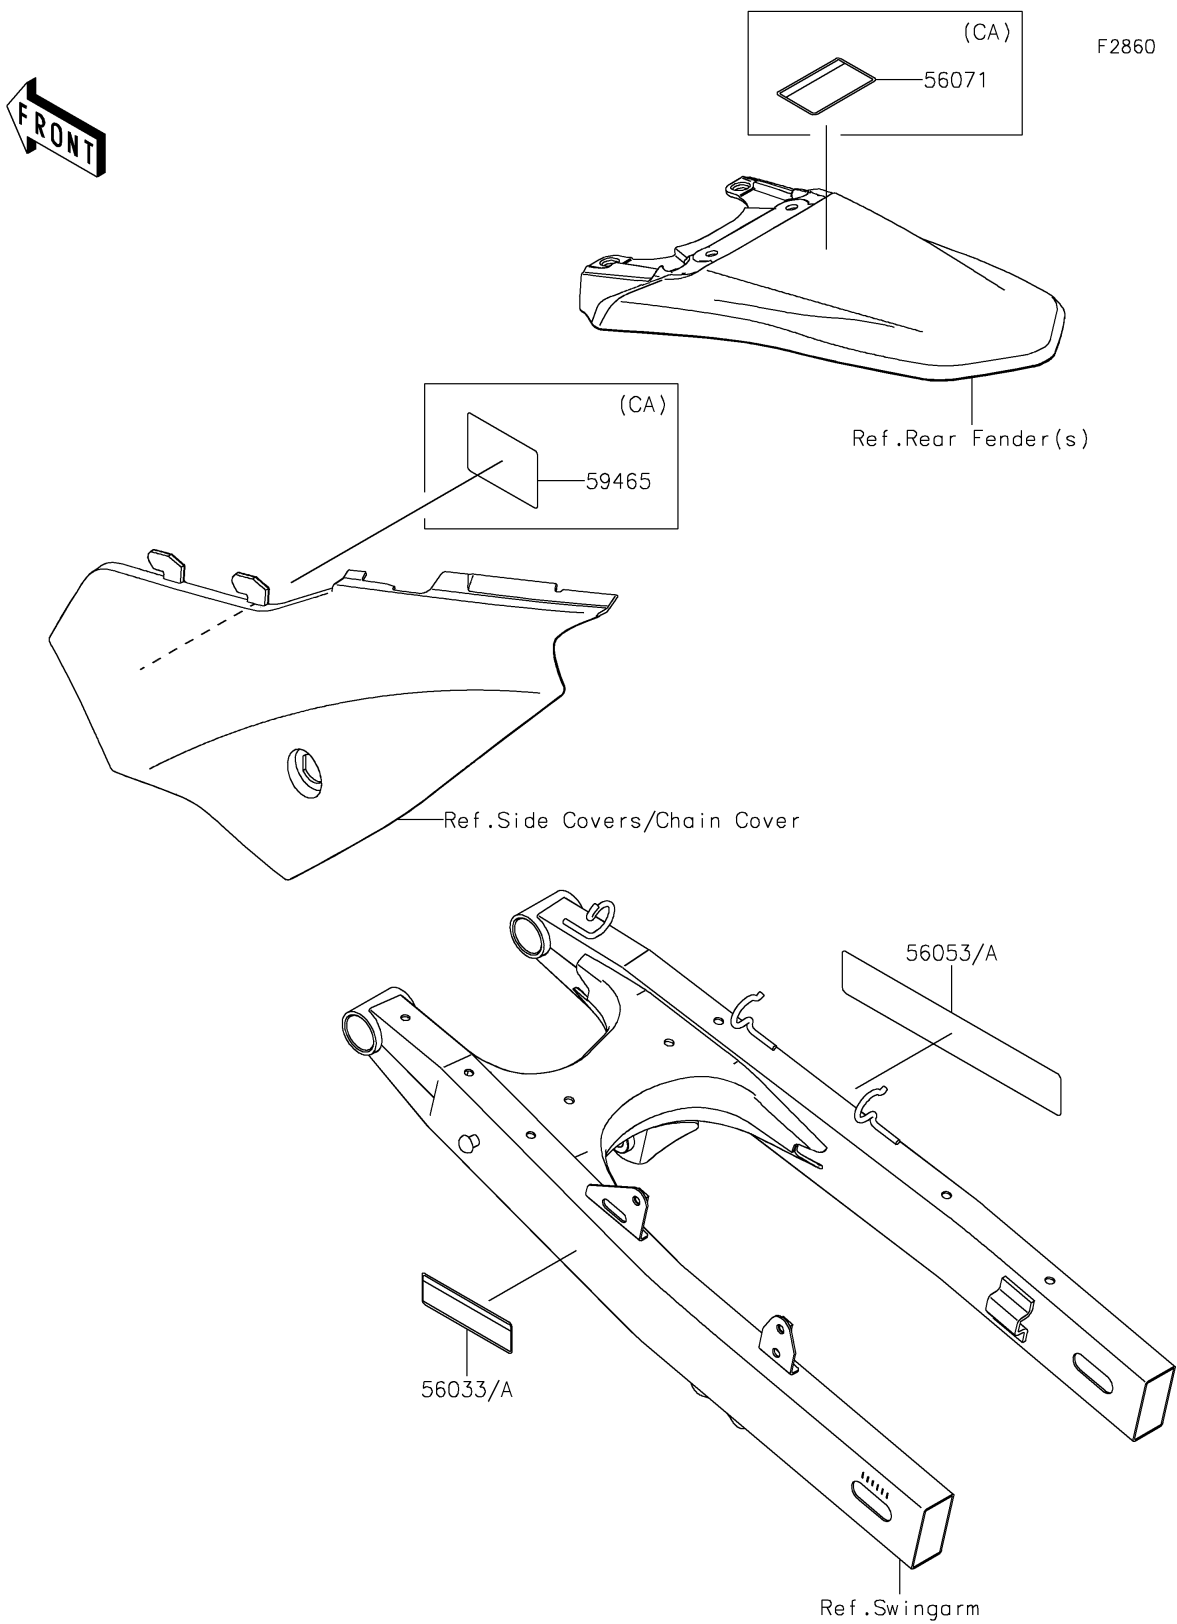

2020 KLX[®] 230 ABS

PARTS DIAGRAM

Labels

2020 KLX[®] 230 ABS

PARTS LIST

Labels

ITEM NAME	PART NUMBER	QUANTITY
LABEL-MANUAL,CHAIN (Ref # 56033)	56033-1466	1
LABEL-MANUAL,CHAIN (Ref # 56033A)	56033-1468	1
LABEL-SPECIFICATION,TIRE&LOAD (Ref # 56053)	56053-1779	1
LABEL-SPECIFICATION,TIRE&LOAD (Ref # 56053A)	56053-1780	1
LABEL-WARNING,EVAPO (Ref # 56071)	56071-0158	1
LABEL-CERTIFICATION,ROUTING (Ref # 59465)	59465-7182	1