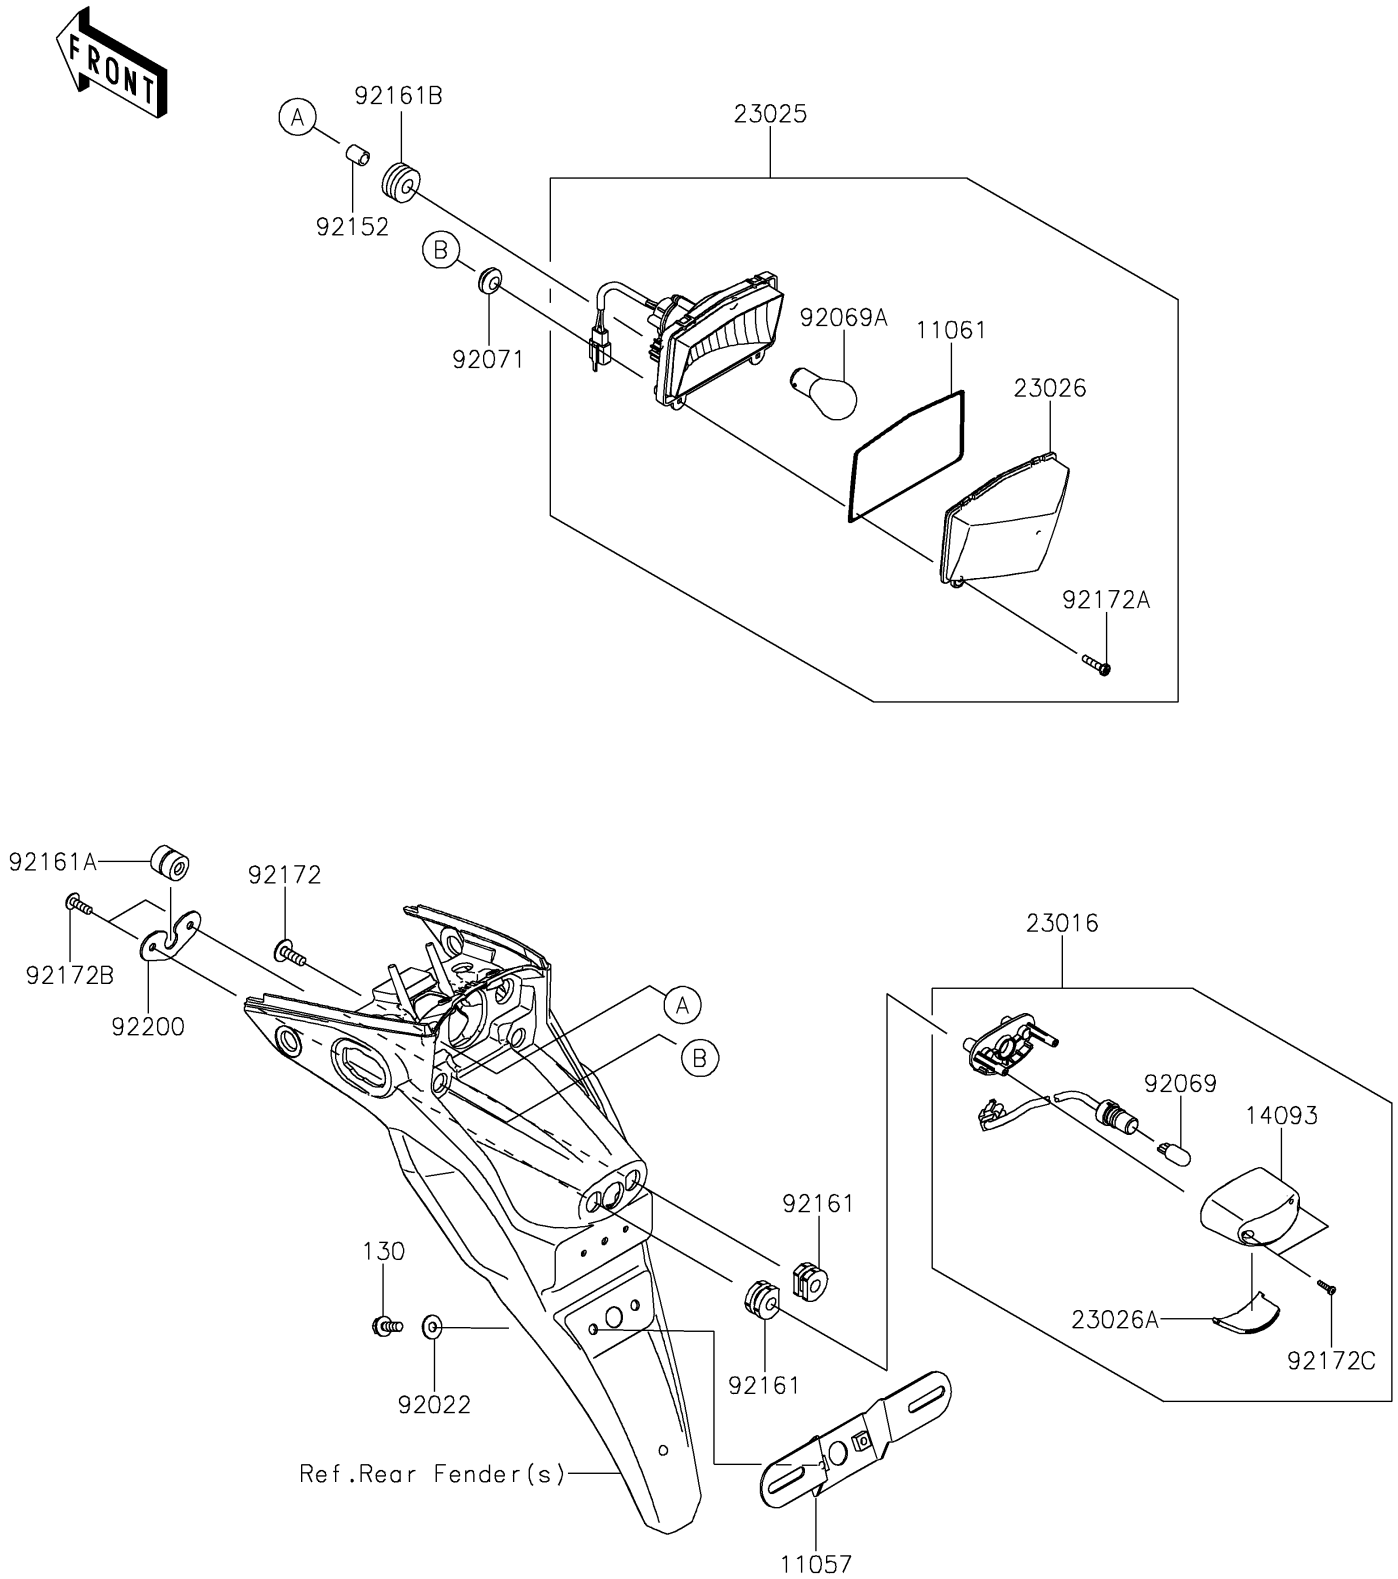

2020 KLX[®] 230 ABS

PARTS DIAGRAM

Taillight(s)

F2720

2020 KLX[®] 230 ABS

PARTS LIST

Taillight(s)

ITEM NAME

PART NUMBER

QUANTITY
