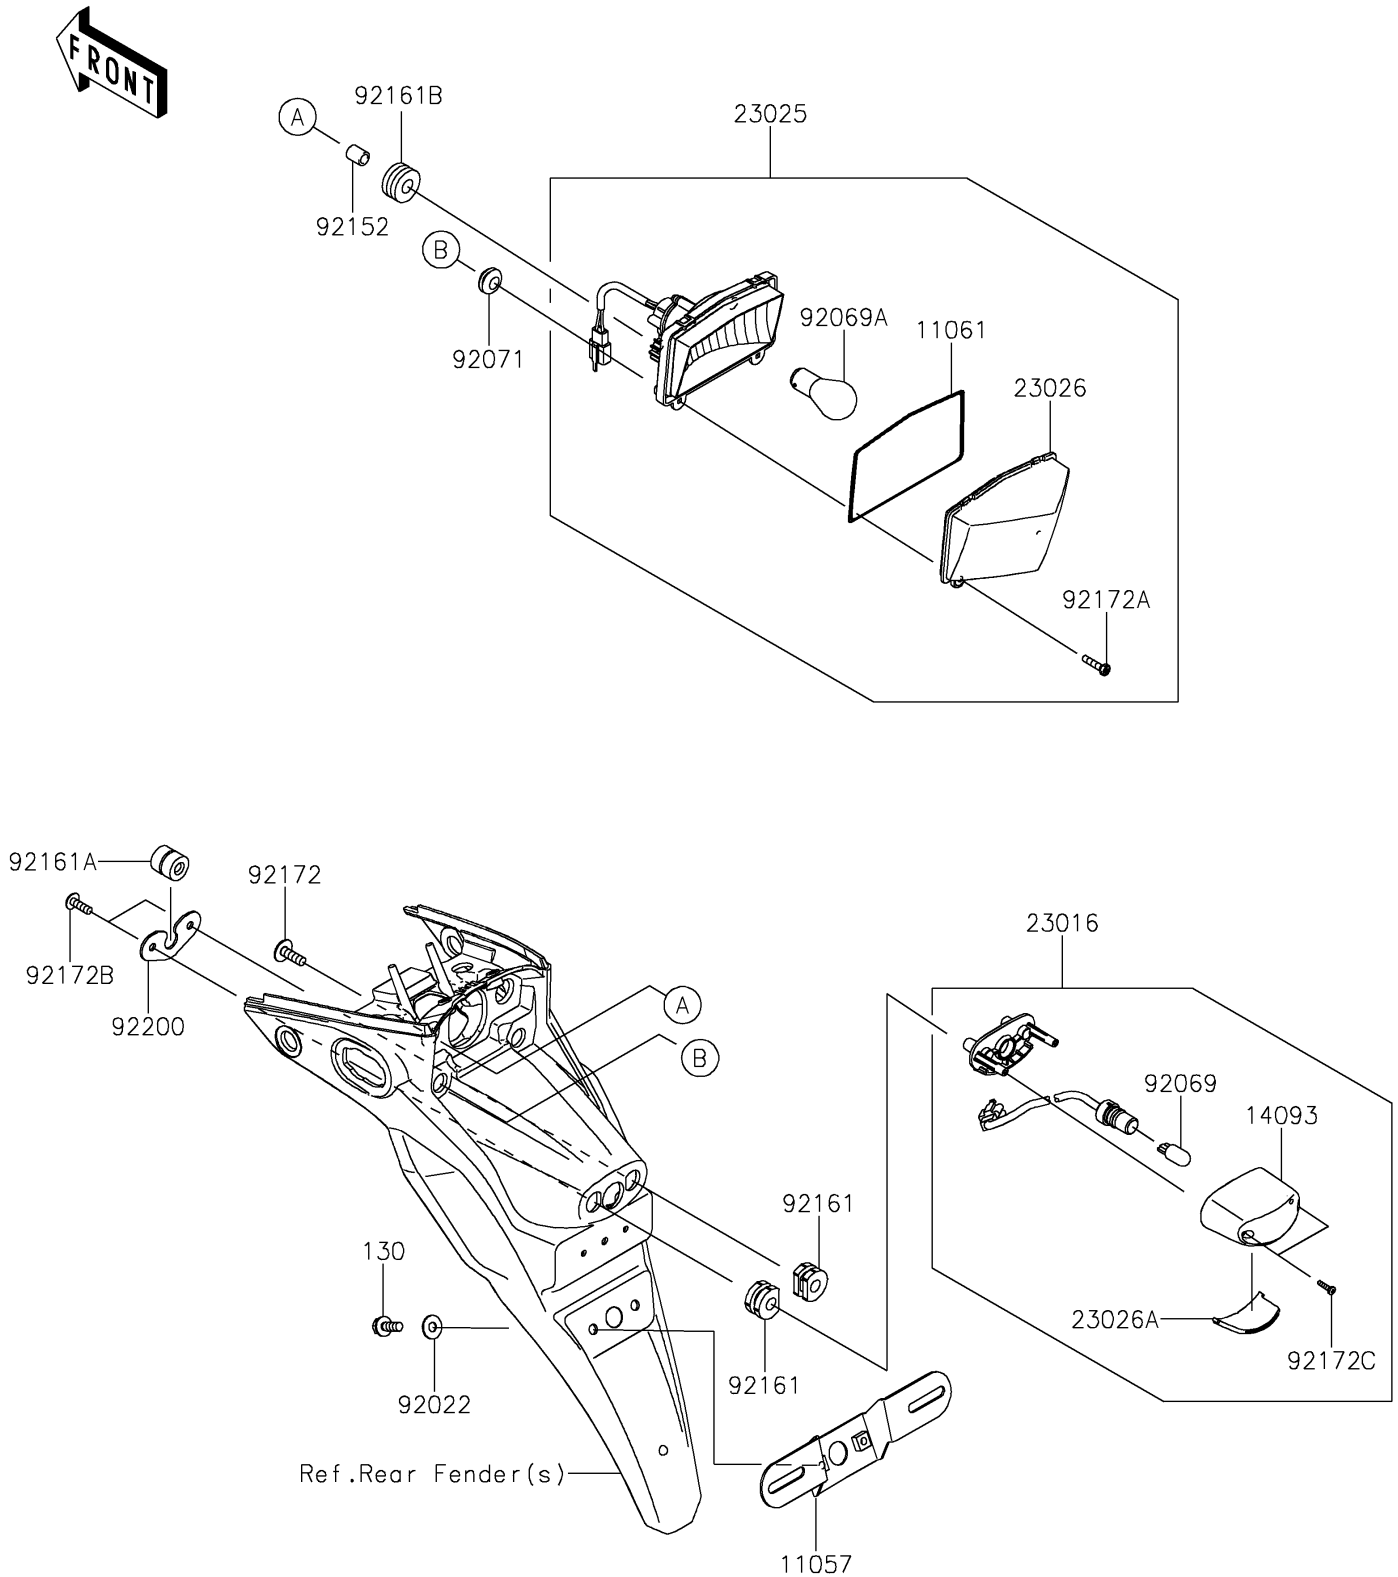

2020 KLX[®] 230 ABS

PARTS DIAGRAM

Taillight(s)

F2720

2020 KLX[®] 230 ABS

PARTS LIST

Taillight(s)

ITEM NAME	PART NUMBER	QUANTITY
BRACKET,LICENSE PLATE (Ref # 11057)	11057-1046	1
GASKET,TAIL LAMP LENS (Ref # 11061)	11061-0393	1
BOLT-FLANGED,6X16 (Ref # 130)	130BA0616	2
COVER,LICENSE LAMP (Ref # 14093)	14093-0525	1
LAMP-ASSY,LICENCE (Ref # 23016)	23016-0604	1
LAMP-TAIL (Ref # 23025)	23025-0355	1
LENS,TAIL LAMP (Ref # 23026)	23026-0024	1
LENS,LICENSE LAMP (Ref # 23026A)	23026-0025	1
WASHER,6.5X16X1.0 (Ref # 92022)	92022-1093	2
BULB,12V 5W (Ref # 92069)	92069-1016	1
BULB,12V 21/5W (Ref # 92069A)	92069-1084	1
GROMMET (Ref # 92071)	92071-024	2
COLLAR,6.8X10X13 (Ref # 92152)	92152-0580	2
DAMPER (Ref # 92161)	92161-0776	2
DAMPER,6X18X18.2 (Ref # 92161A)	92161-1809	1
DAMPER,10X24X12 (Ref # 92161B)	92161-2112	2
SCREW,6X18 (Ref # 92172)	92172-0192	2
SCREW,4.2X19 (Ref # 92172A)	92172-0411	2
SCREW,TAPPING,5X16 (Ref # 92172B)	92172-0427	2
SCREW,4X12 (Ref # 92172C)	92172-0904	2
WASHER (Ref # 92200)	92200-1773	1