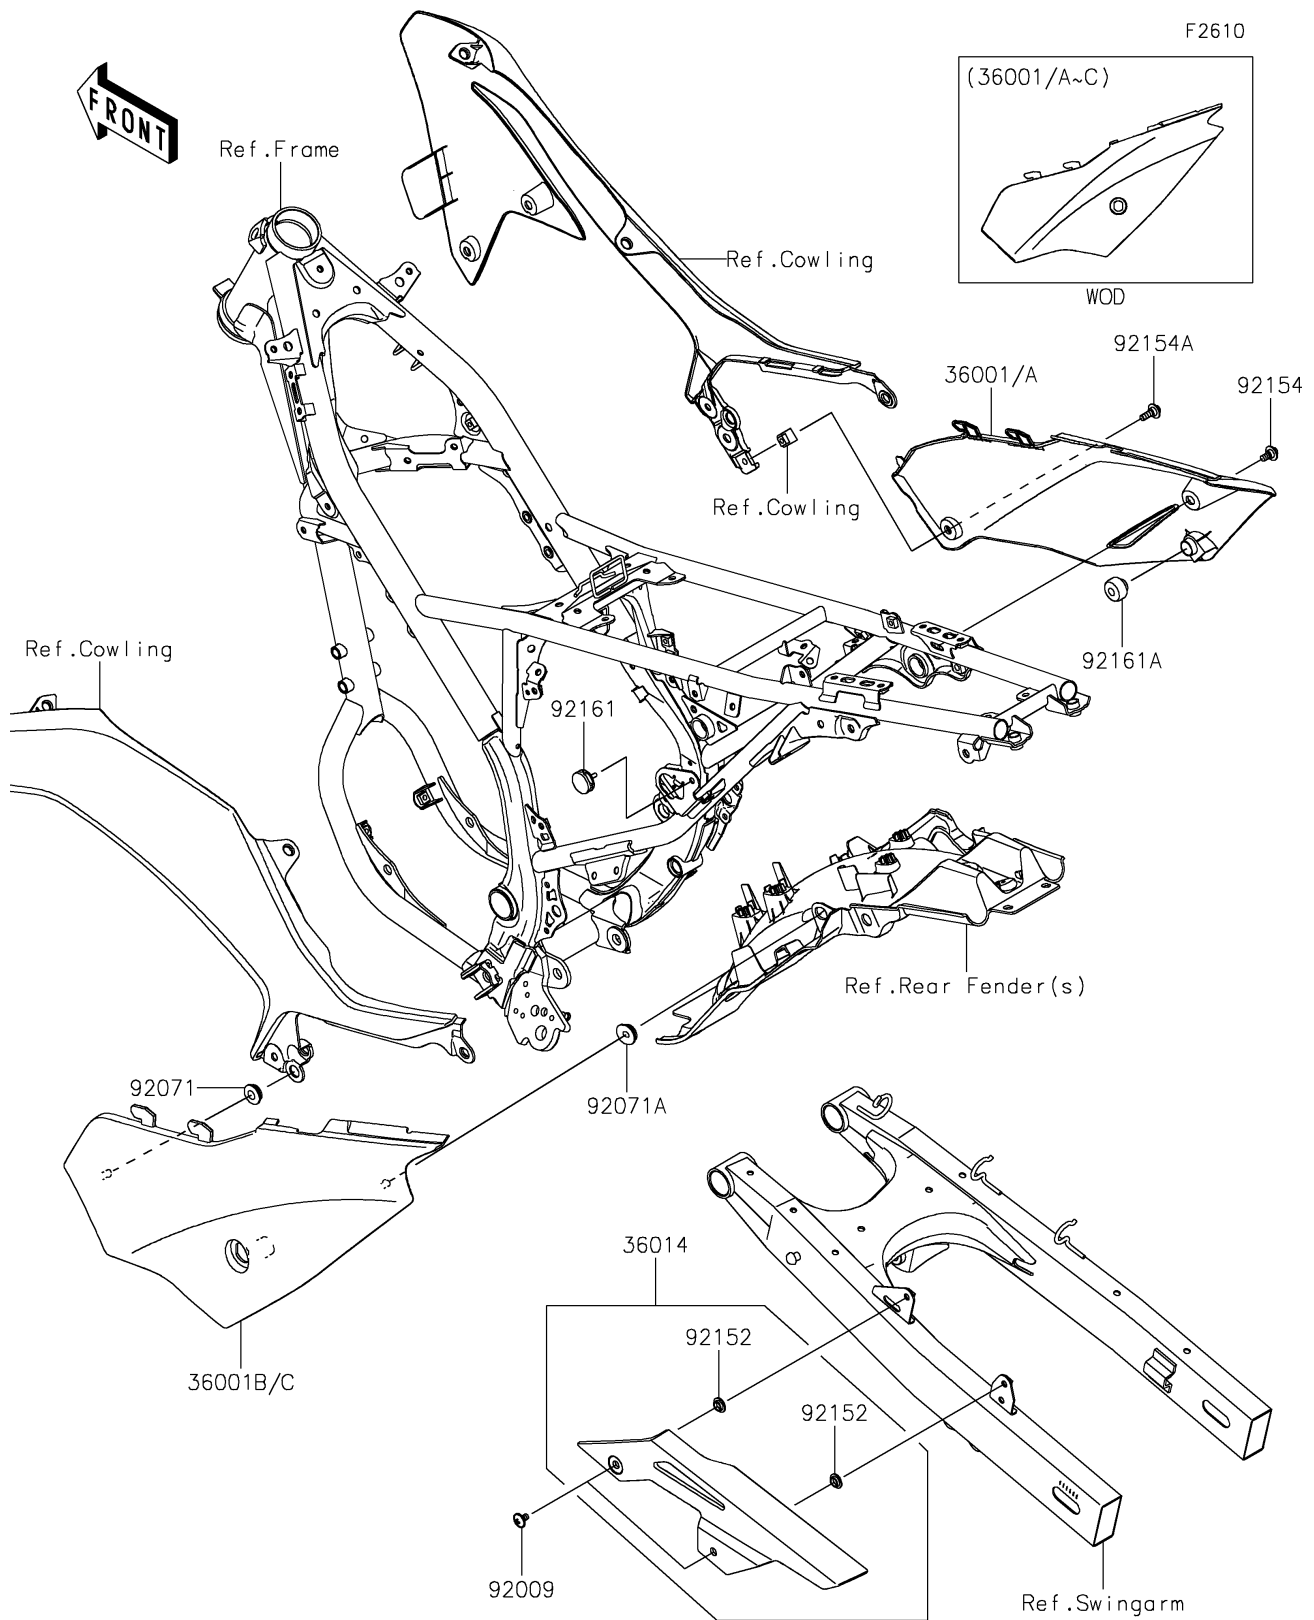

2020 KLX® 230 ABS

PARTS DIAGRAM

Side Covers/Chain Cover