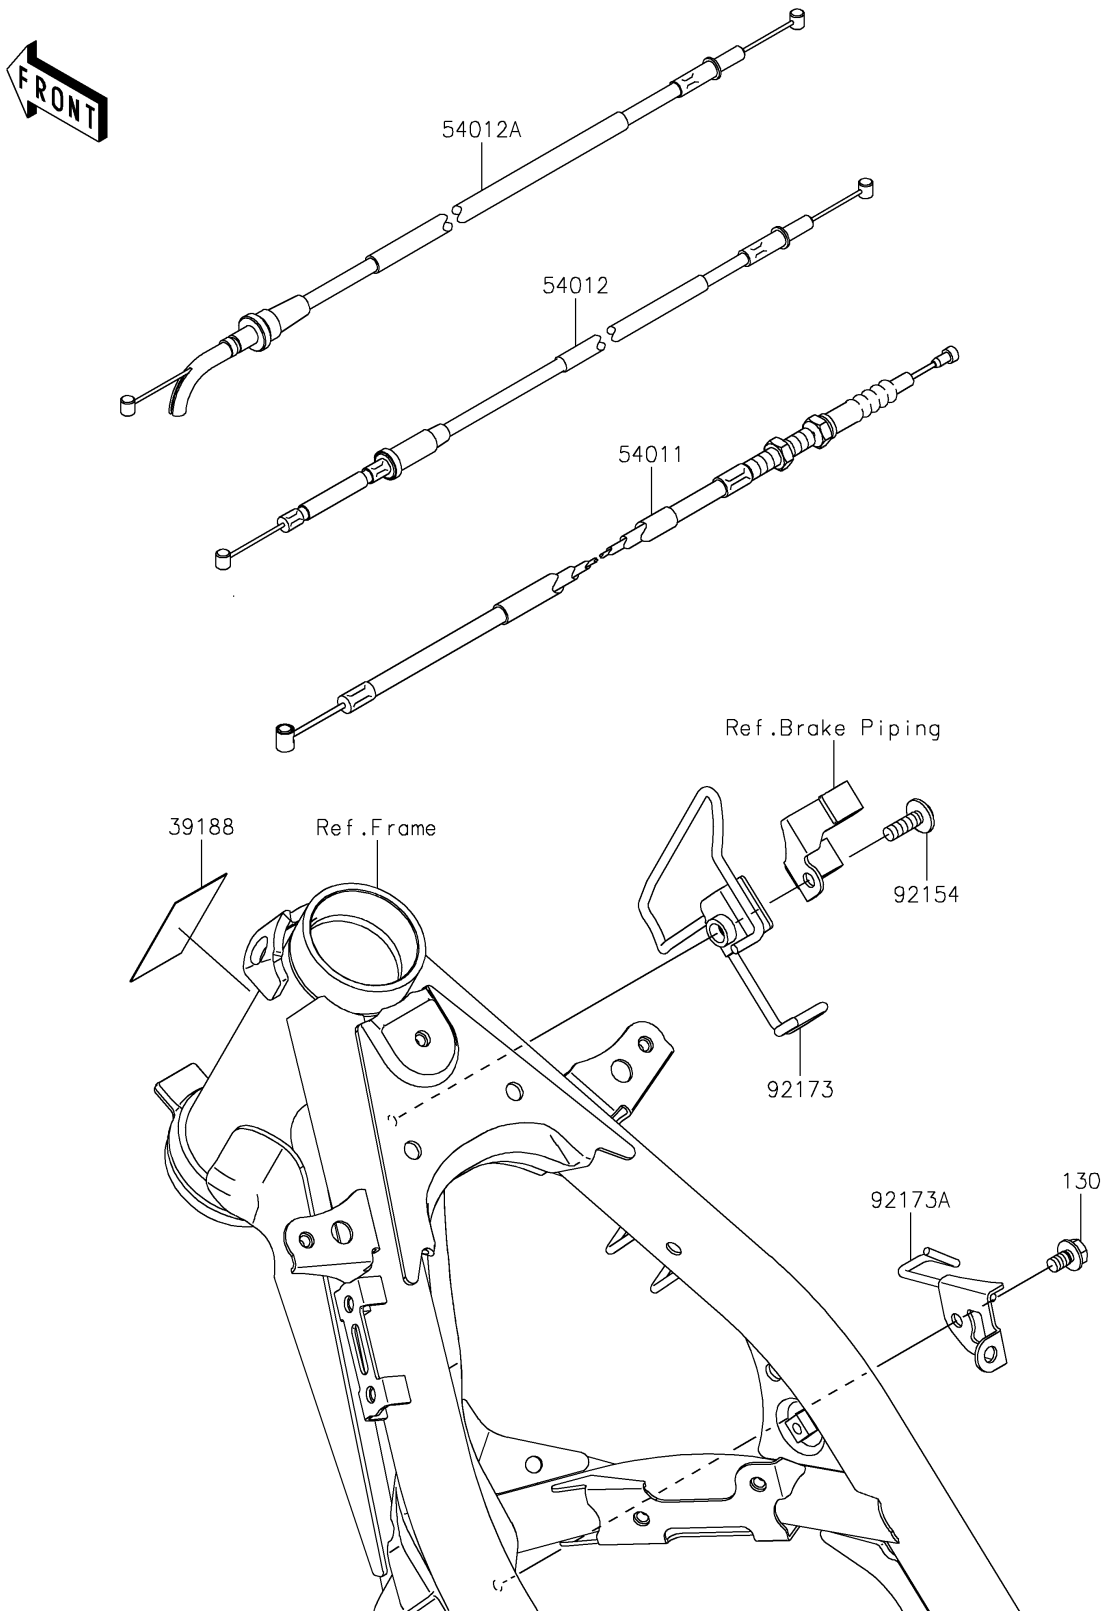

2020 KLX[®] 230 ABS

PARTS DIAGRAM

Cables

F2540

2020 KLX[®] 230 ABS

PARTS LIST

Cables

ITEM NAME

PART NUMBER

QUANTITY
