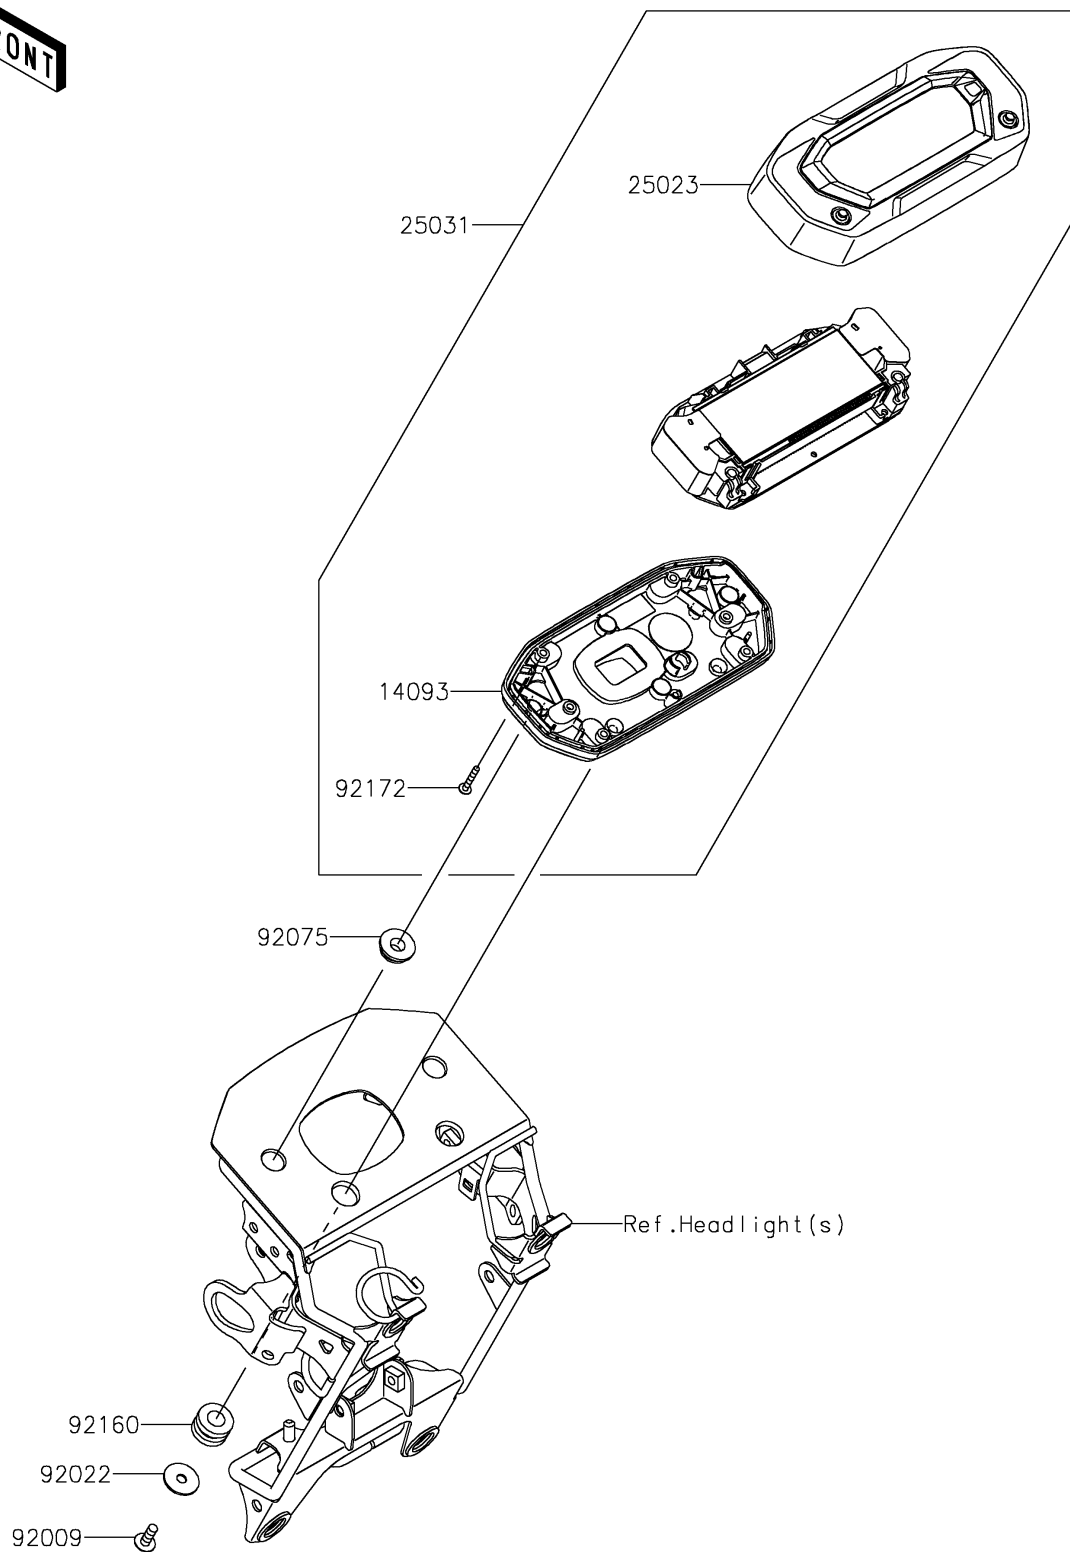

2020 KLX[®] 230 ABS

PARTS DIAGRAM

Meter(s)

F2530

2020 KLX[®] 230 ABS

PARTS LIST

Meter(s)

ITEM NAME	PART NUMBER	QUANTITY
COVER,METER (Ref # 14093)	14093-0941	1
COVER-METER CASE (Ref # 25023)	25023-0139	1
METER-ASSY,LCD (Ref # 25031)	25031-0852	1
SCREW,TAPPING,5X14 (Ref # 92009)	92009-1197	2
WASHER,5.5X20X1.2 (Ref # 92022)	92022-1405	2
DAMPER,RADIATOR GUARD (Ref # 92075)	92075-1469	2
DAMPER,10X20X12 (Ref # 92160)	92160-1167	2
SCREW,TAPPING,3X20 (Ref # 92172)	92172-1224	6