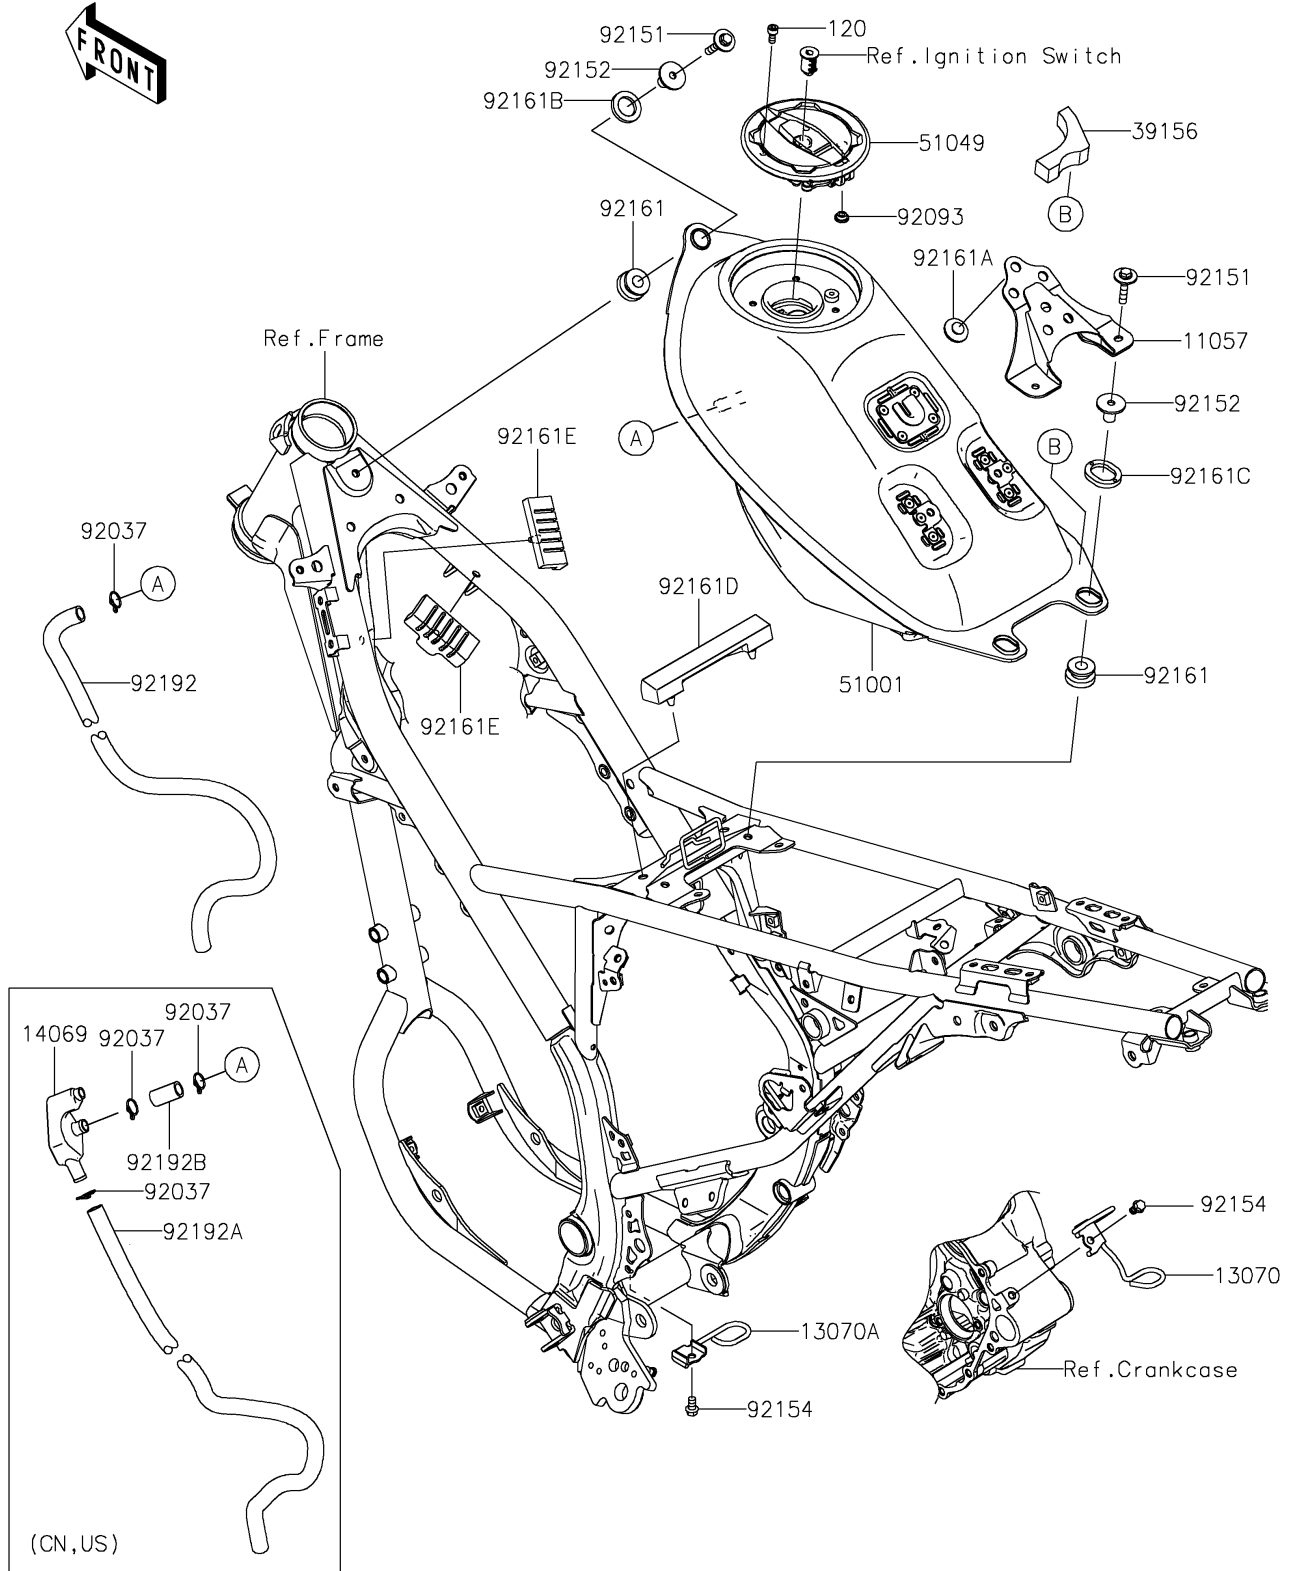

2020 KLX[®] 230 ABS

PARTS DIAGRAM

Fuel Tank

F2410

2020 KLX[®] 230 ABS

PARTS LIST

Fuel Tank

ITEM NAME

PART NUMBER

QUANTITY
