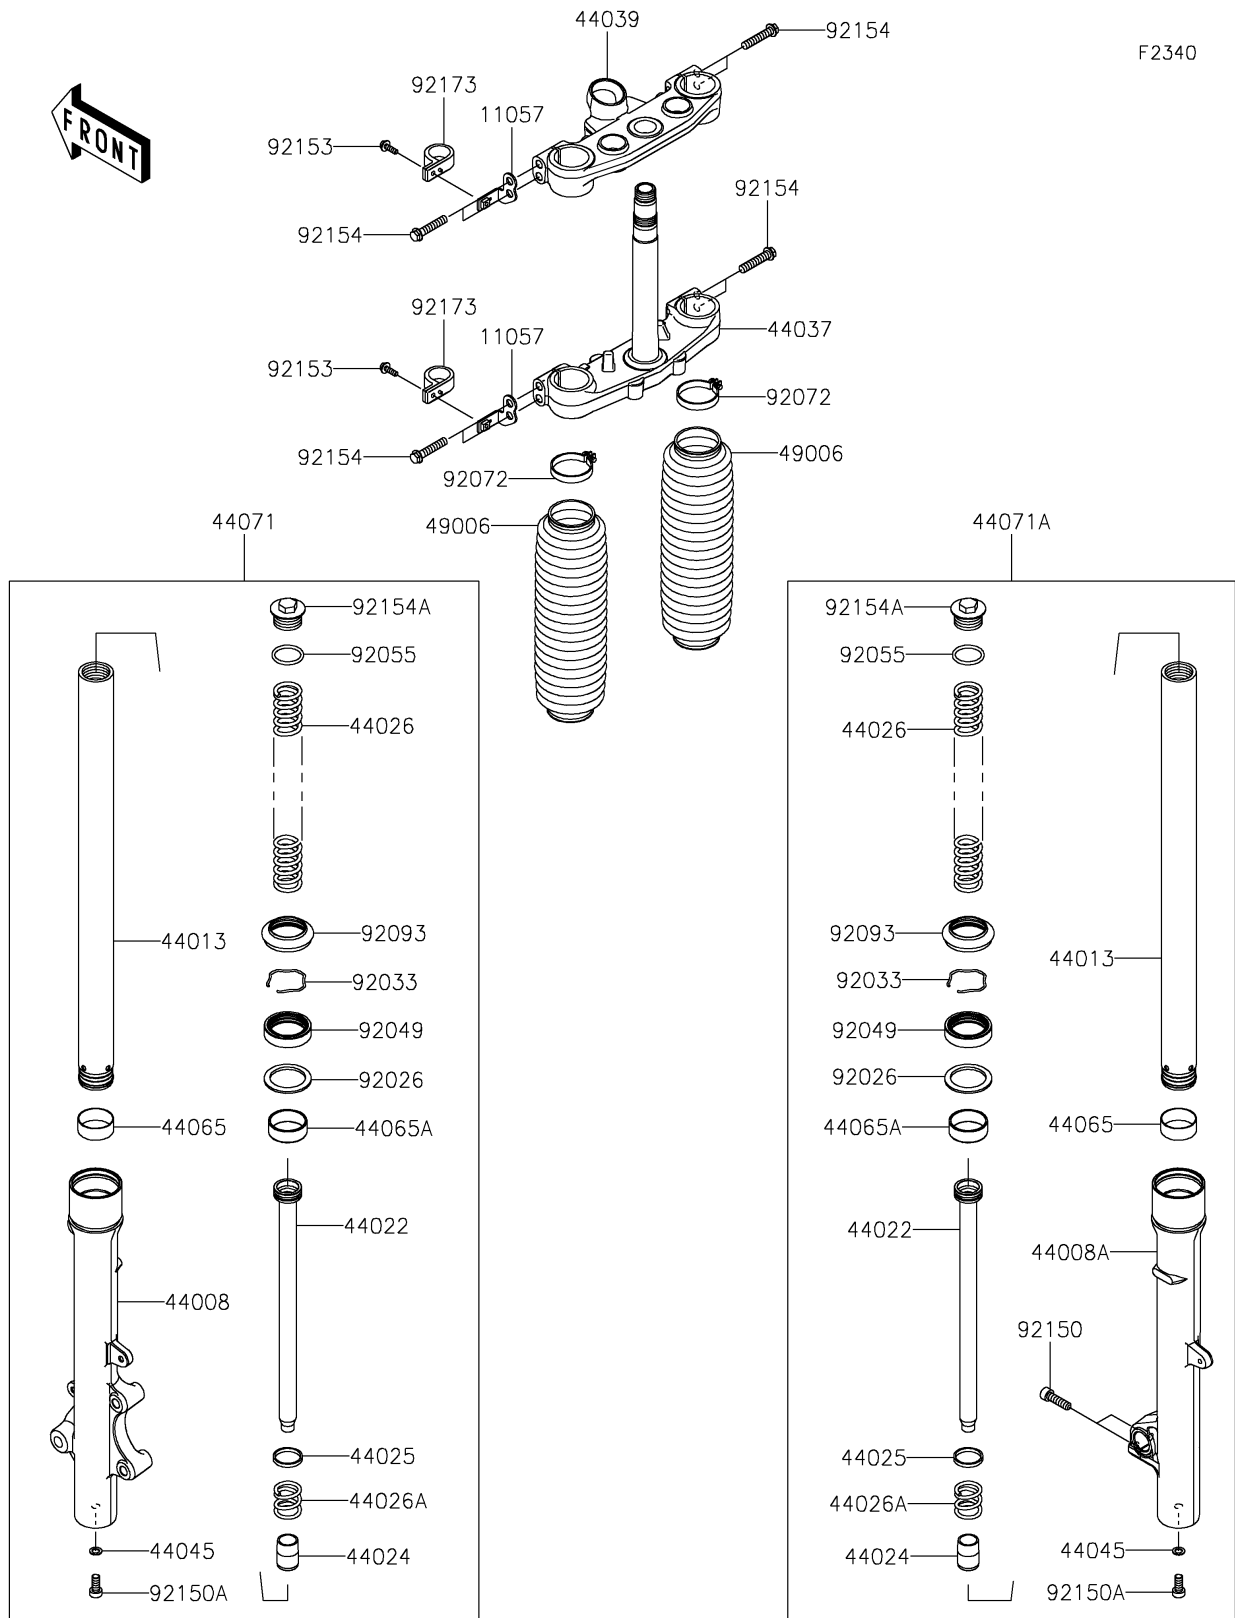

2020 KLX[®] 230 ABS

PARTS DIAGRAM

Front Fork

2020 KLX[®] 230 ABS

PARTS LIST

Front Fork

ITEM NAME

PART NUMBER

QUANTITY
