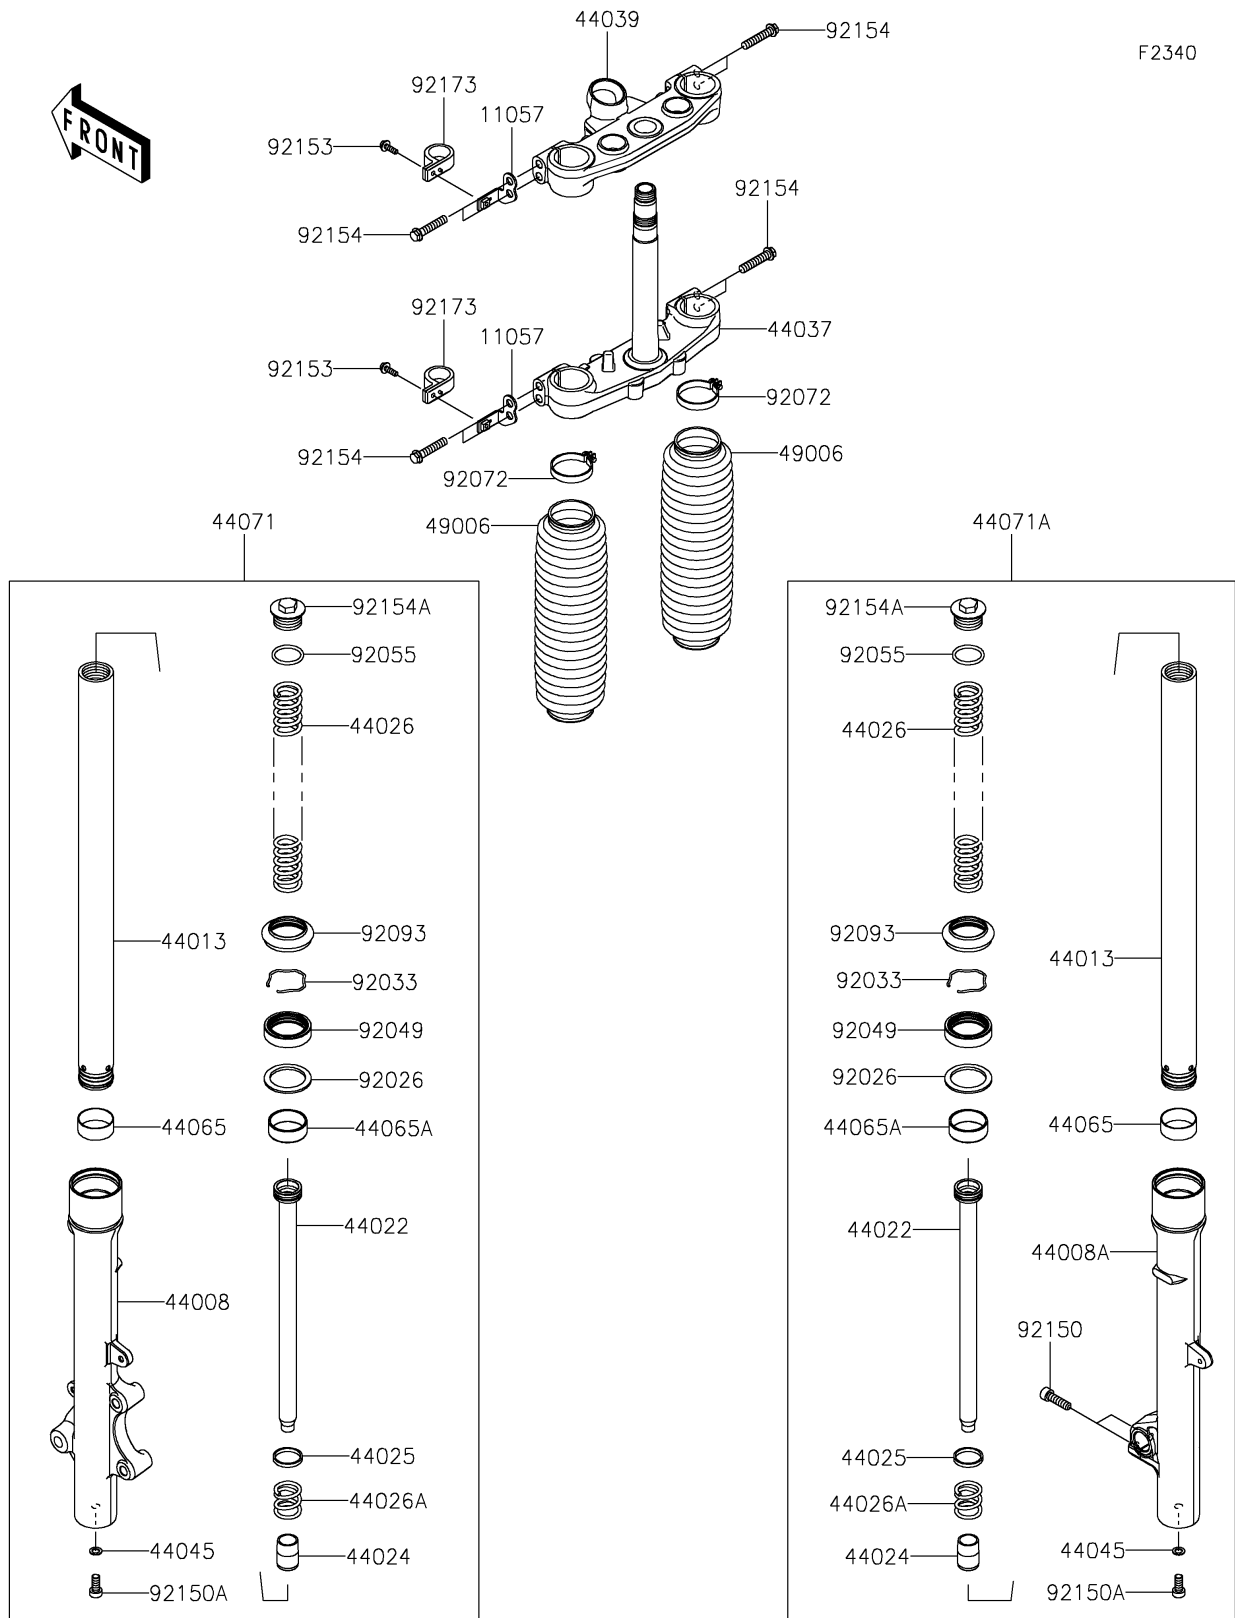

2020 KLX® 230 ABS

PARTS DIAGRAM

Front Fork