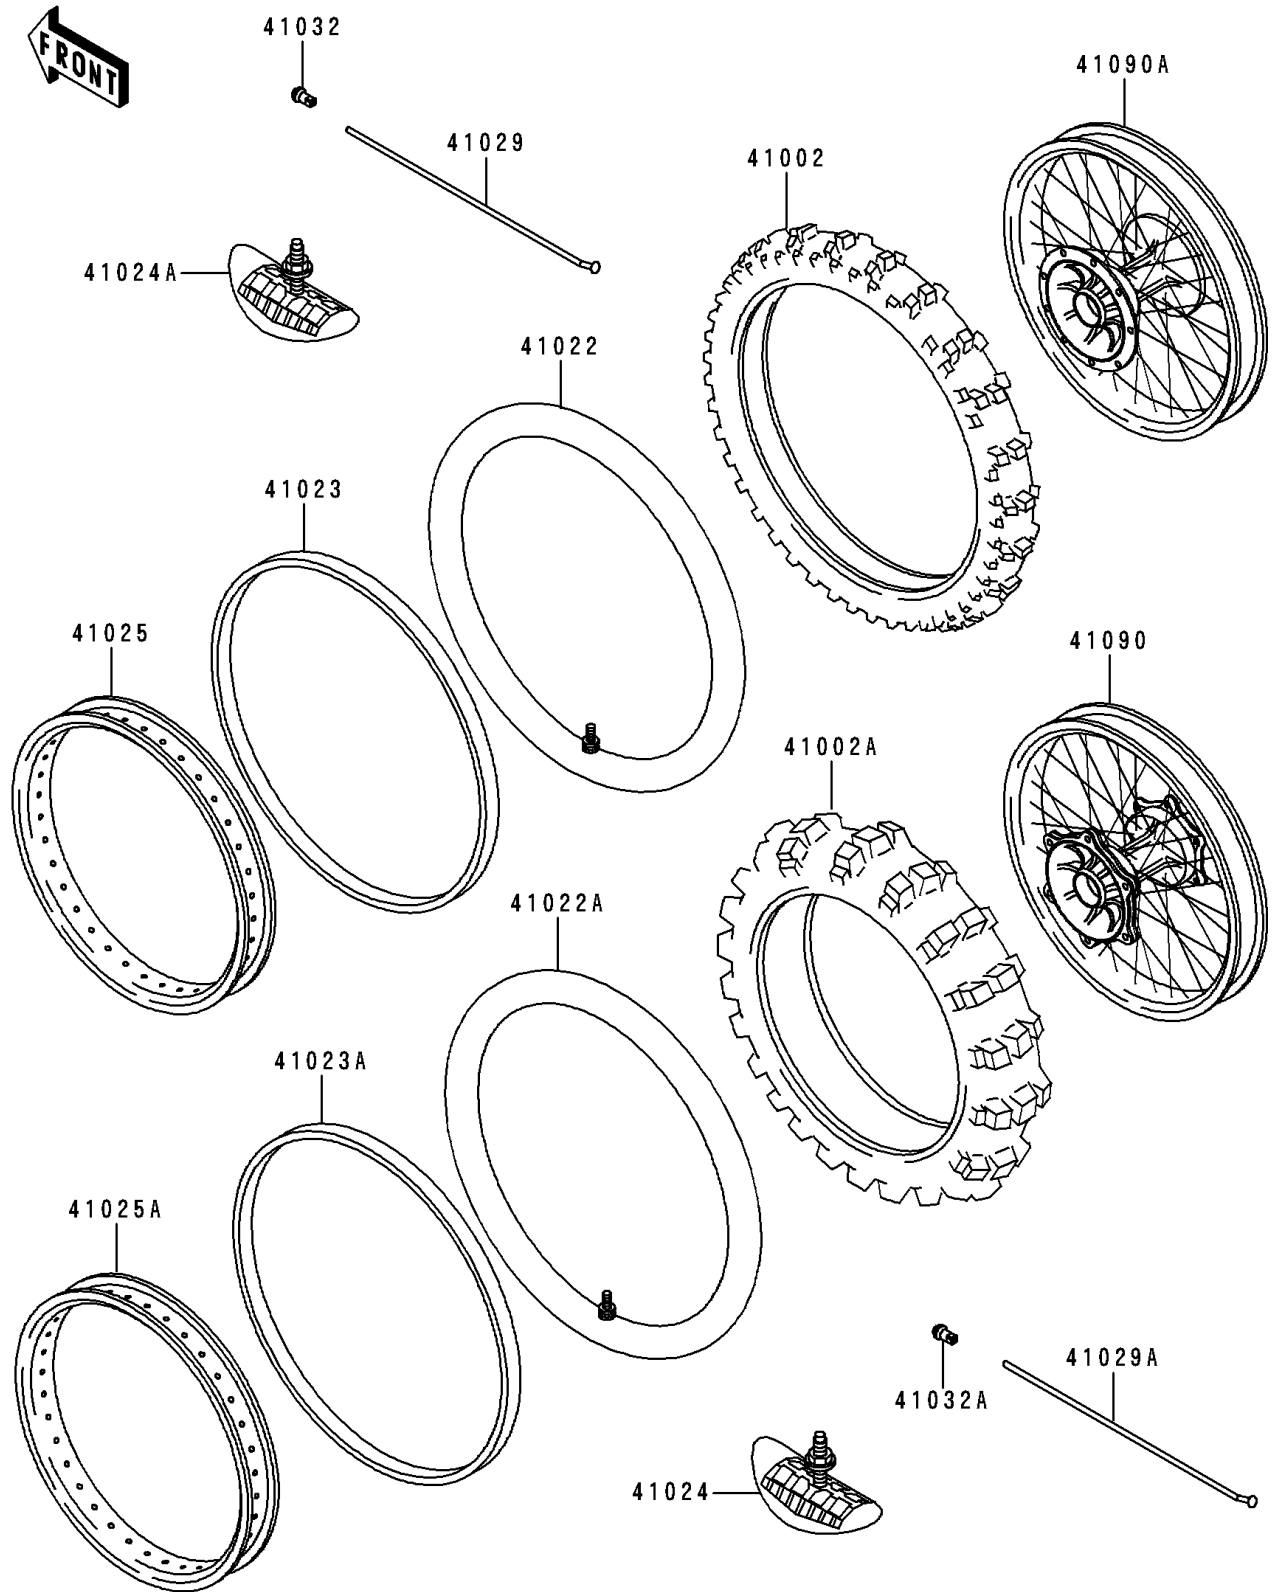

1996 KX250

PARTS DIAGRAM

Wheels/Tires

F2210

1996 KX250

PARTS LIST

Wheels/Tires

Kawasaki

Let the Good Times Roll®

ITEM NAME

PART NUMBER

QUANTITY
