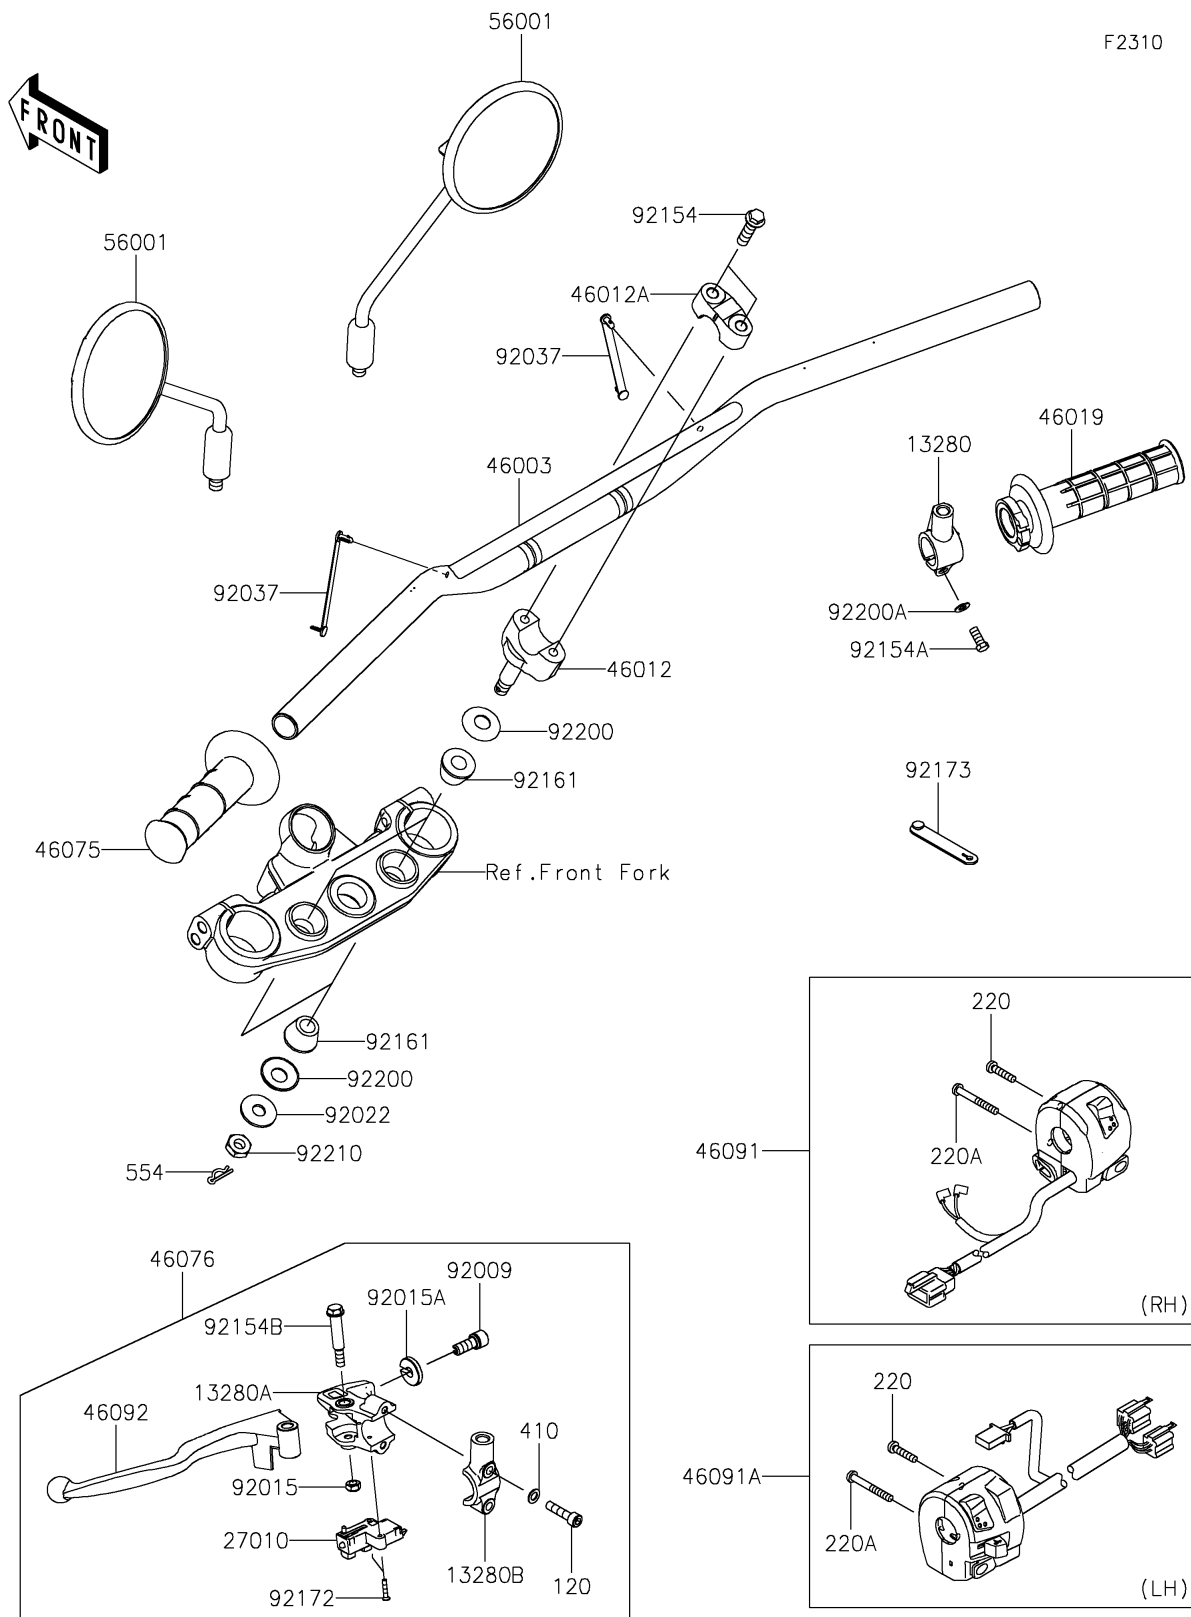

2020 KLX[®] 230 ABS

PARTS DIAGRAM

Handlebar

2020 KLX[®] 230 ABS

PARTS LIST

Handlebar

ITEM NAME

PART NUMBER

QUANTITY
