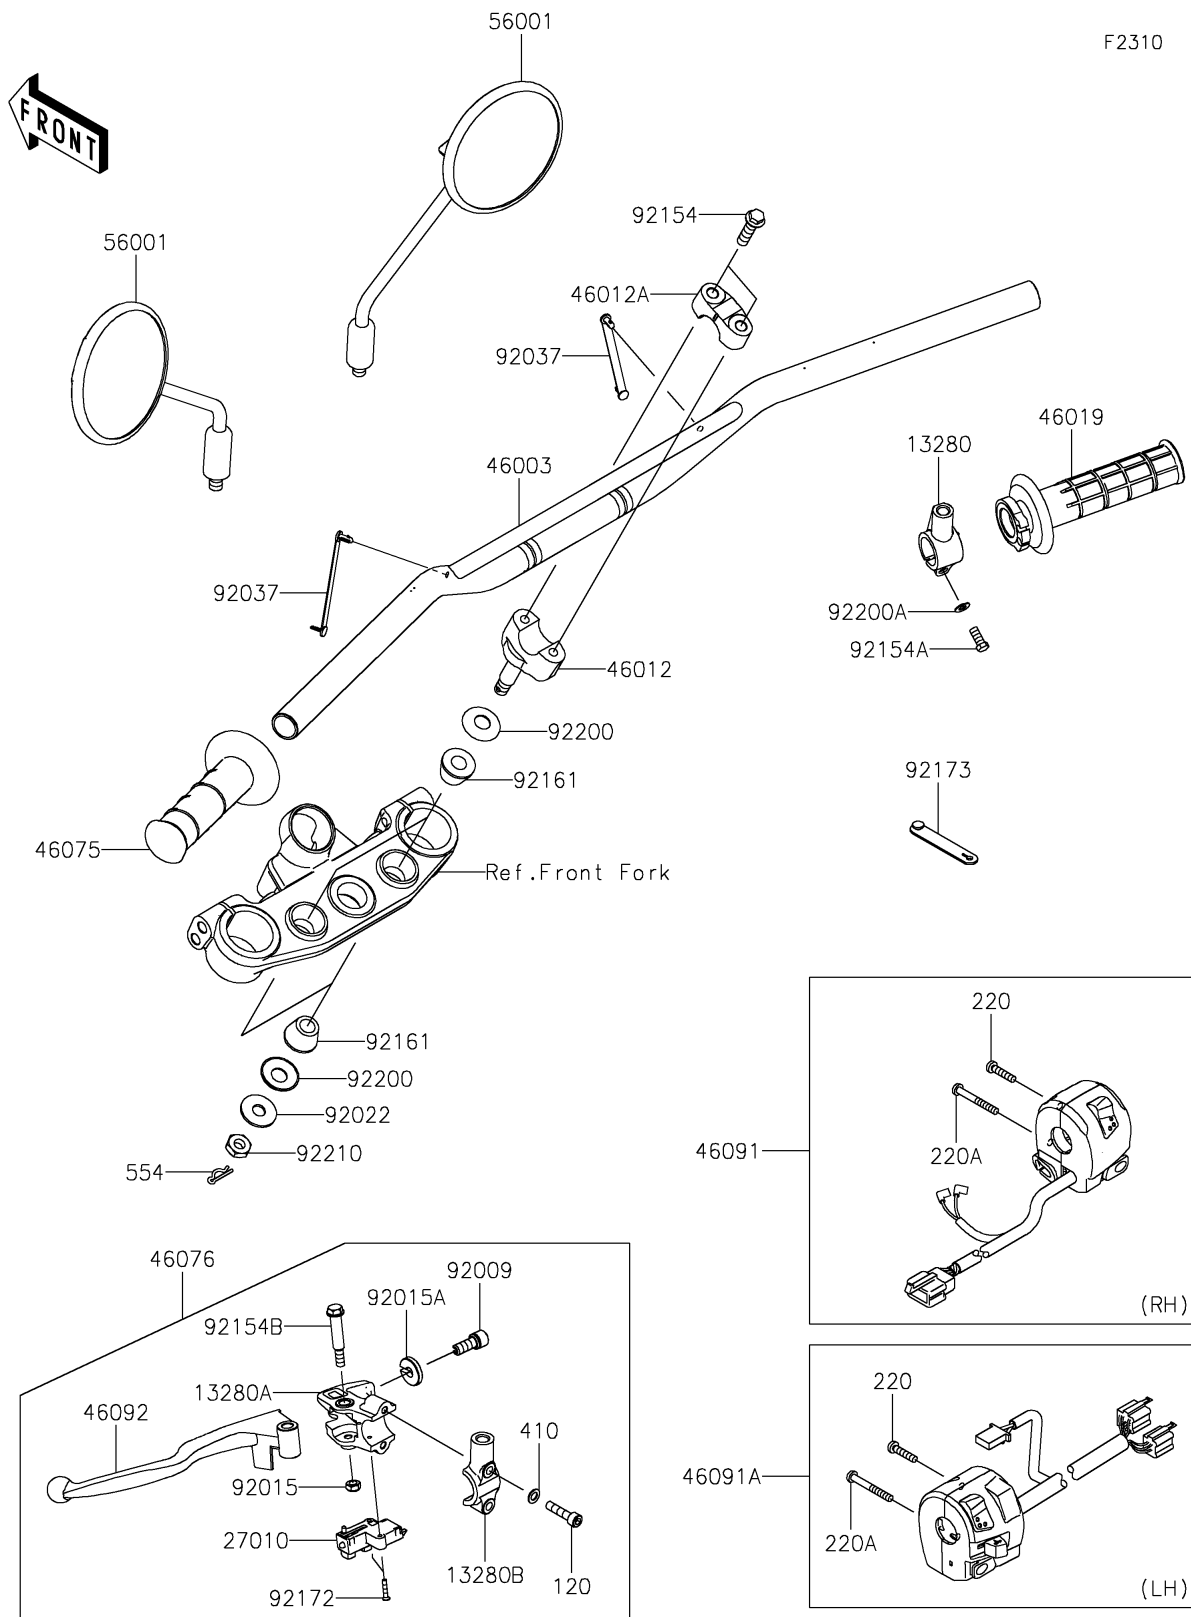

2020 KLX[®] 230 ABS

PARTS DIAGRAM

Handlebar

2020 KLX[®] 230 ABS

PARTS LIST

Handlebar

ITEM NAME	PART NUMBER	QUANTITY
BOLT-SOCKET,6X25 (Ref # 120)	120CB0625	2
HOLDER,MIRROR (Ref # 13280)	13280-0791	1
HOLDER,LEVER (Ref # 13280A)	13280-0929	1
HOLDER,MIRROR (Ref # 13280B)	13280-0930	1
SCREW-PAN-CROS,5X22 (Ref # 220)	220AB0522	2
SCREW-PAN-CROS,5X40 (Ref # 220A)	220AB0540	2
SWITCH,CLUTCH (Ref # 27010)	27010-0729	1
WASHER-PLAIN-SMALL,6MM (Ref # 410)	410AB0600	2
HANDLE,P.SILVER (Ref # 46003)	46003-0723-458	1
HOLDER-HANDLE,LWR,P.SILVER (Ref # 46012)	46012-0075-458	2
HOLDER-HANDLE,UPP,P.SILVER (Ref # 46012A)	46012-0380-458	2
GRIP-ASSY,THROTTLE (Ref # 46019)	46019-0088	1
GRIP,LH (Ref # 46075)	46075-0644	1
LEVER-ASSY-GRIP,CLUTCH (Ref # 46076)	46076-0160	1
HOUSING-ASSY-CONTROL,RH (Ref # 46091)	46091-0452	1
HOUSING-ASSY-CONTROL,LH (Ref # 46091A)	46091-0455	1
LEVER-GRIP,CLUTCH (Ref # 46092)	46092-0576	1
PIN-SNAP (Ref # 554)	554DA0800	2
MIRROR-ASSY (Ref # 56001)	56001-0137	2
SCREW,CABLE ADJUST,8MM,BLACK (Ref # 92009)	92009-1134	1
NUT,LOCK,6MM,BLACK (Ref # 92015)	92015-1191	1
NUT,CABLE ADJUST LOCK,8MM,BLK (Ref # 92015A)	92015-1197	1
WASHER,10.2X28X2 (Ref # 92022)	92022-1088	2
CLAMP,SPEED,L=80.5 (Ref # 92037)	92037-1903	2
BOLT,FLANGED,8X30 (Ref # 92154)	92154-1246	4
BOLT,UPSET,6X22 (Ref # 92154A)	92154-1422	1
BOLT,FLANGED,6X44 (Ref # 92154B)	92154-2331	1
DAMPER,12X26X19 (Ref # 92161)	92161-2116	4
SCREW,3X16 (Ref # 92172)	92172-0183	2

2020 KLX[®] 230 ABS

PARTS LIST

Handlebar

ITEM NAME	PART NUMBER	QUANTITY
CLAMP (Ref # 92173)	92173-1526	1
WASHER,12.5X27.6X1.2 (Ref # 92200)	92200-0872	4
WASHER,6.5X11.5X0.8 (Ref # 92200A)	92200-0947	1
NUT,LOCK,10MM (Ref # 92210)	92210-1672	2