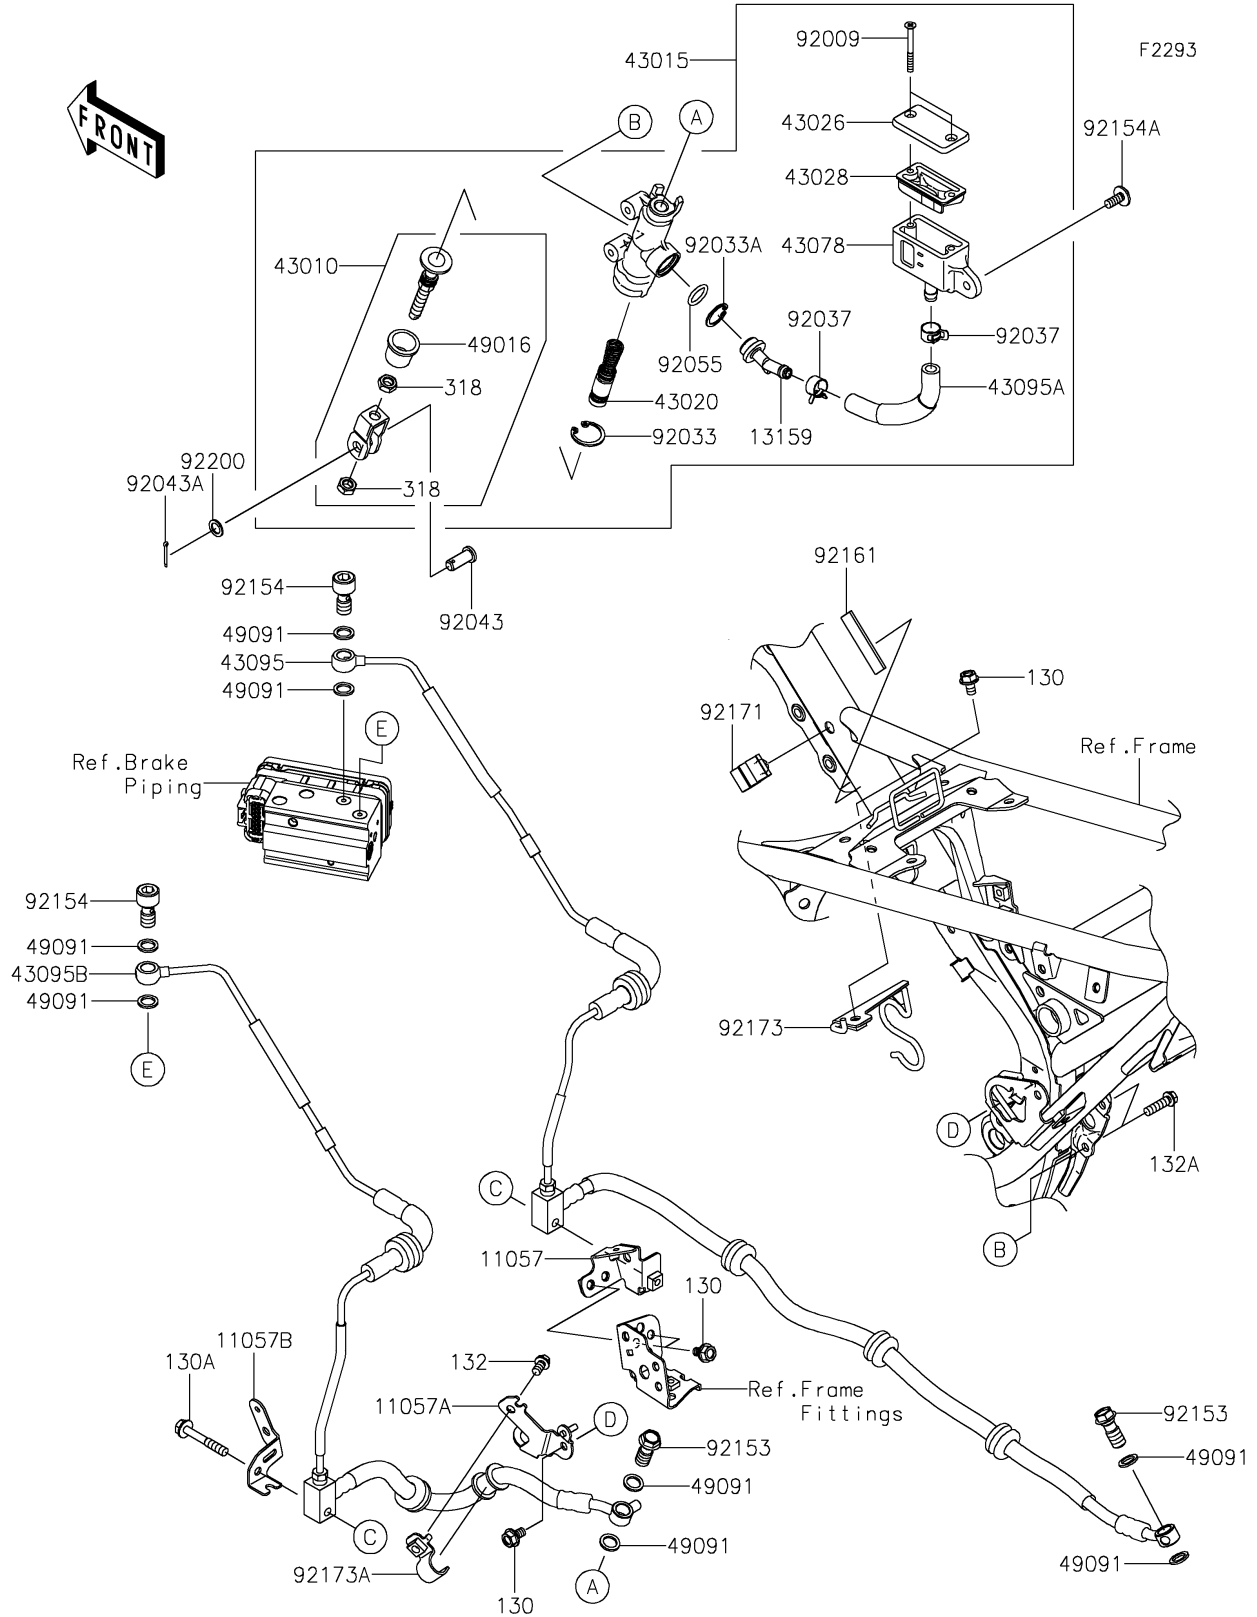

2020 KLX[®] 230 ABS

PARTS DIAGRAM

Rear Master Cylinder

2020 KLX[®] 230 ABS

PARTS LIST

Rear Master Cylinder

ITEM NAME

PART NUMBER

QUANTITY
