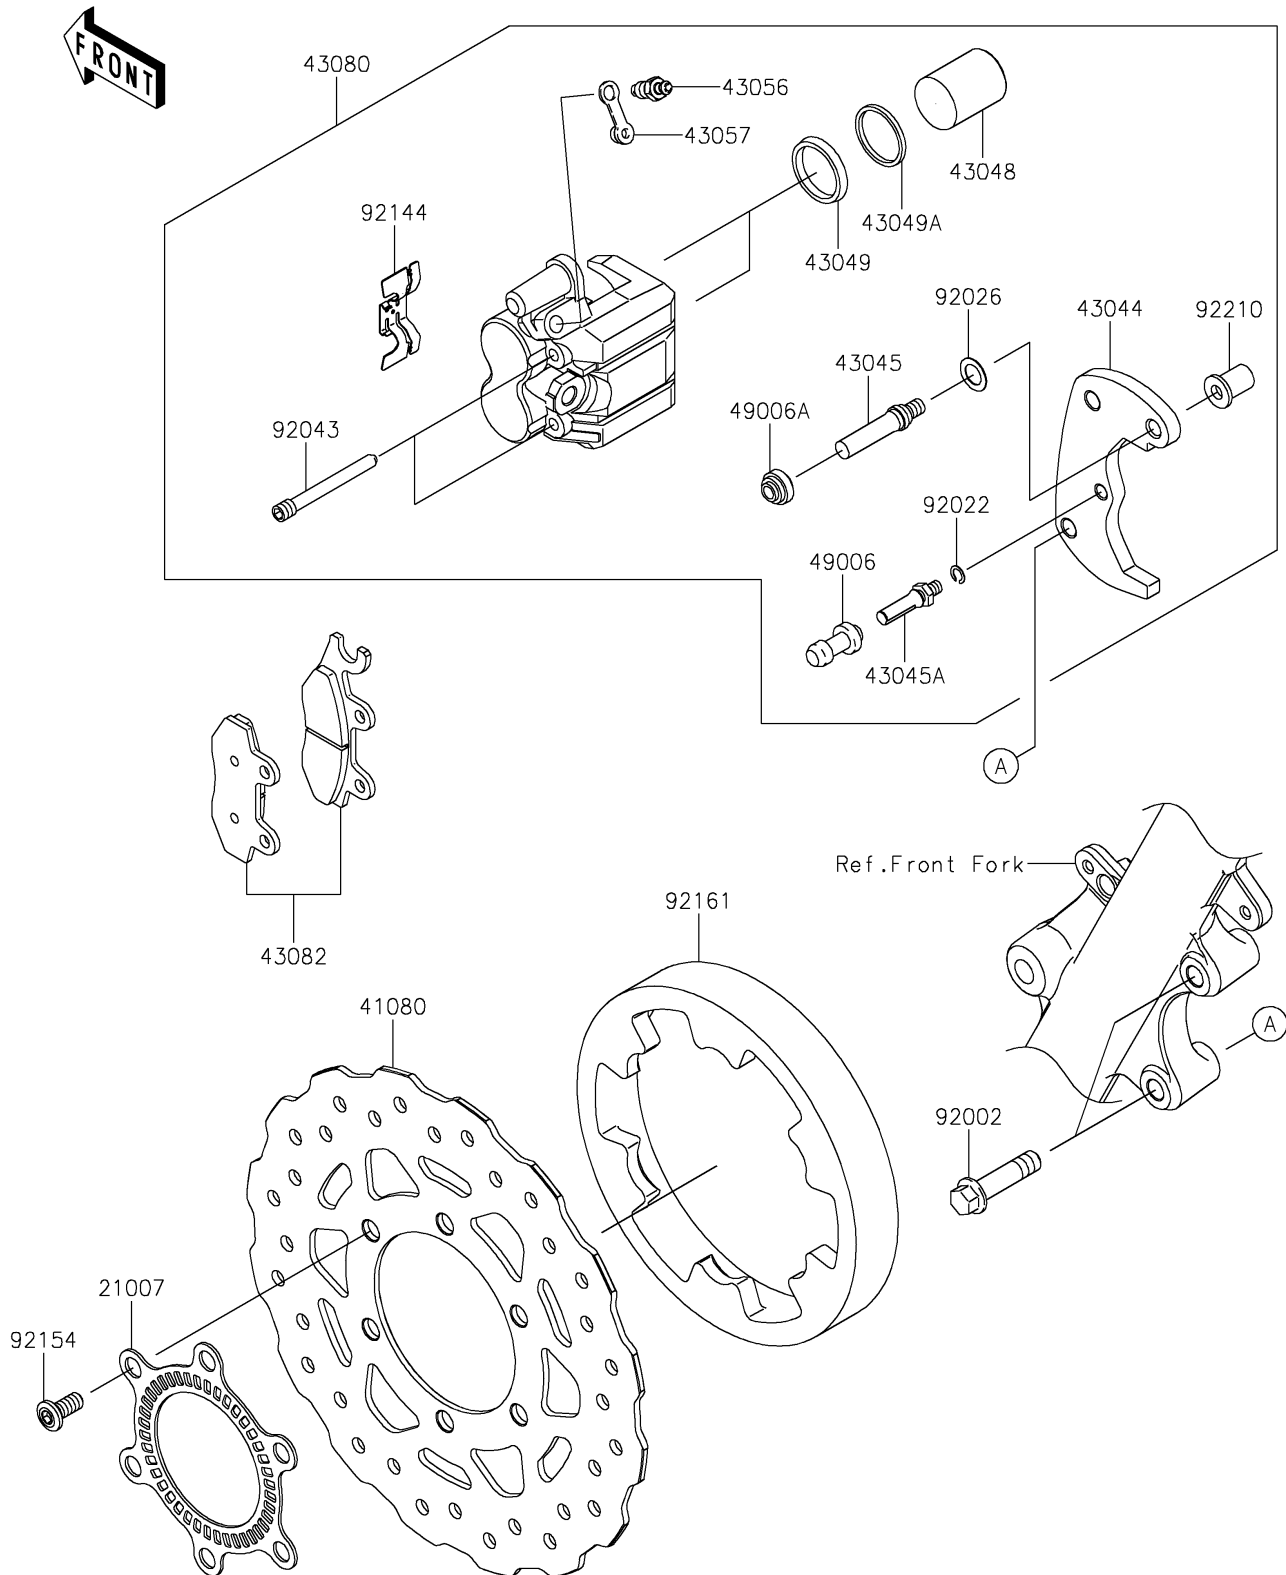

2020 KLX[®] 230 ABS

PARTS DIAGRAM

Front Brake

F2292

2020 KLX[®] 230 ABS

PARTS LIST

Front Brake

ITEM NAME

PART NUMBER

QUANTITY
