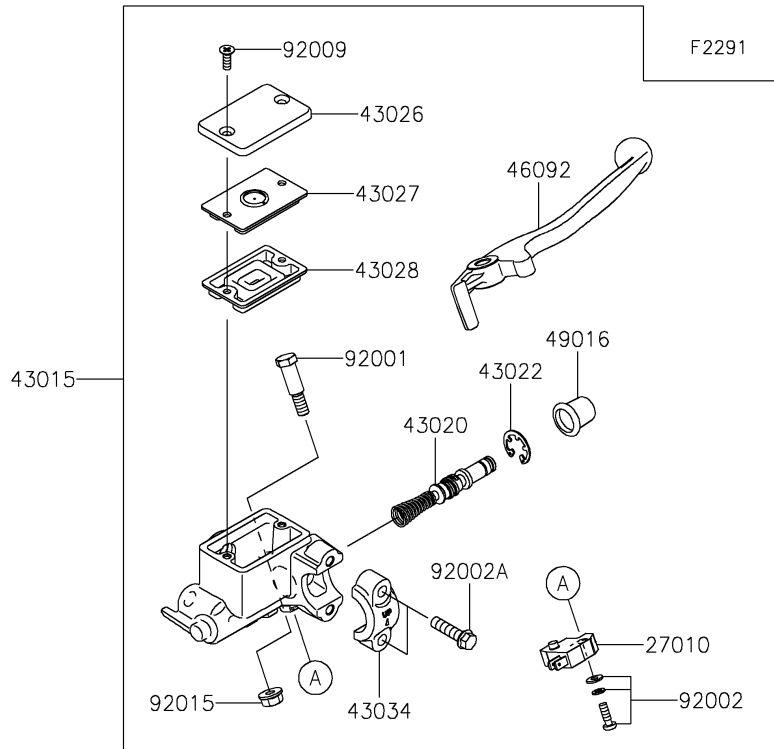

2020 KLX[®] 230 ABS

PARTS DIAGRAM

Front Master Cylinder

2020 KLX[®] 230 ABS

PARTS LIST

Front Master Cylinder

ITEM NAME

PART NUMBER

QUANTITY
