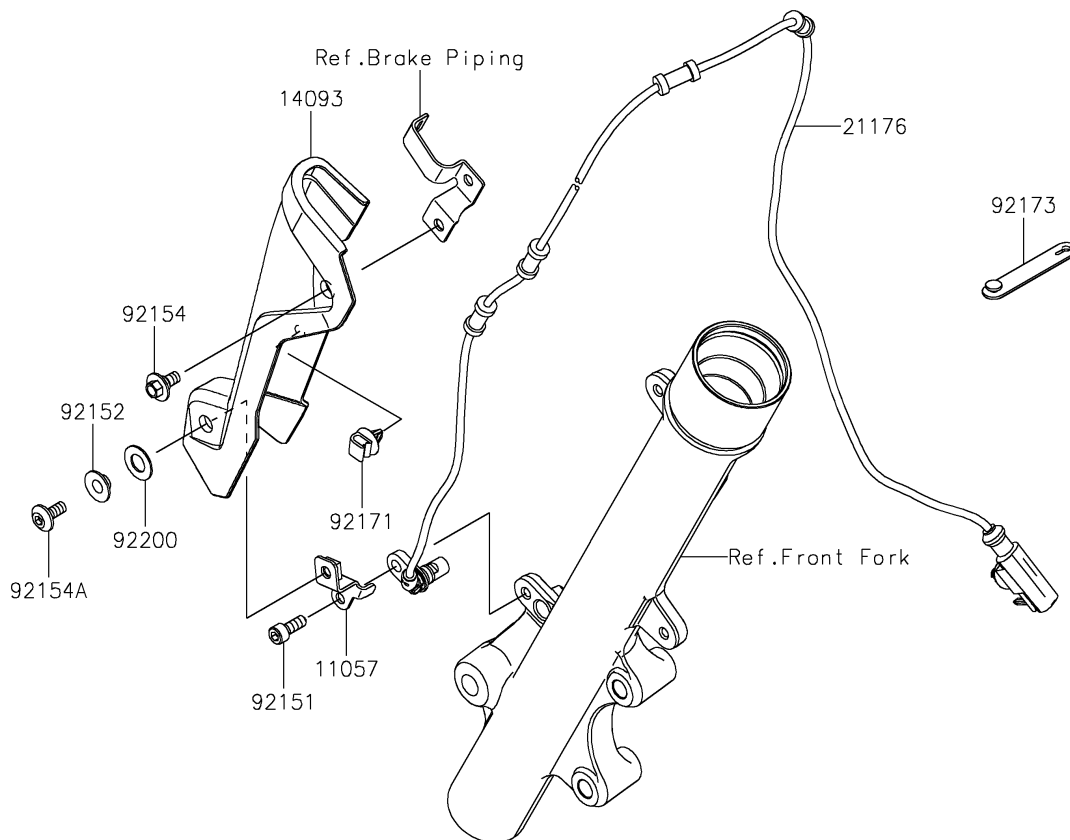

2020 KLX[®] 230 ABS

PARTS DIAGRAM

Front Master Cylinder

2020 KLX[®] 230 ABS

PARTS LIST

Front Master Cylinder

ITEM NAME

PART NUMBER

QUANTITY
