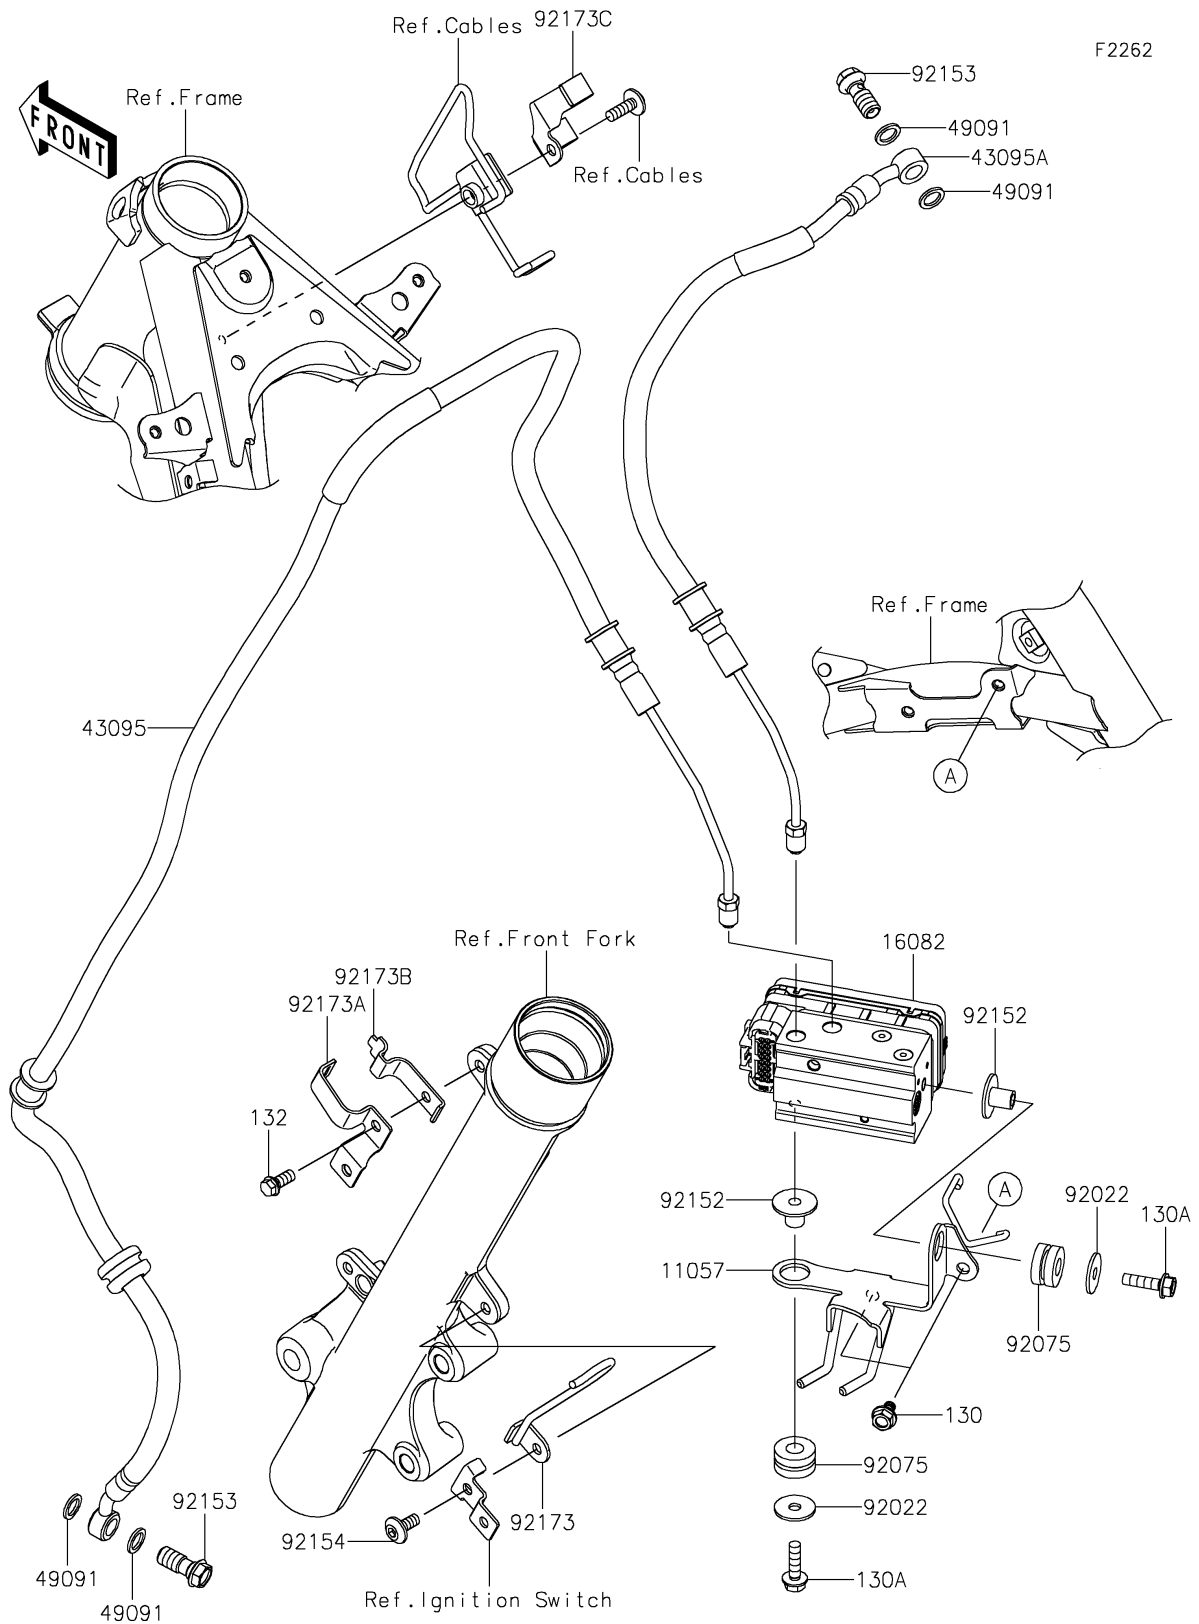

2020 KLX[®] 230 ABS

PARTS DIAGRAM

Brake Piping

2020 KLX[®] 230 ABS

PARTS LIST

Brake Piping

ITEM NAME

PART NUMBER

QUANTITY
