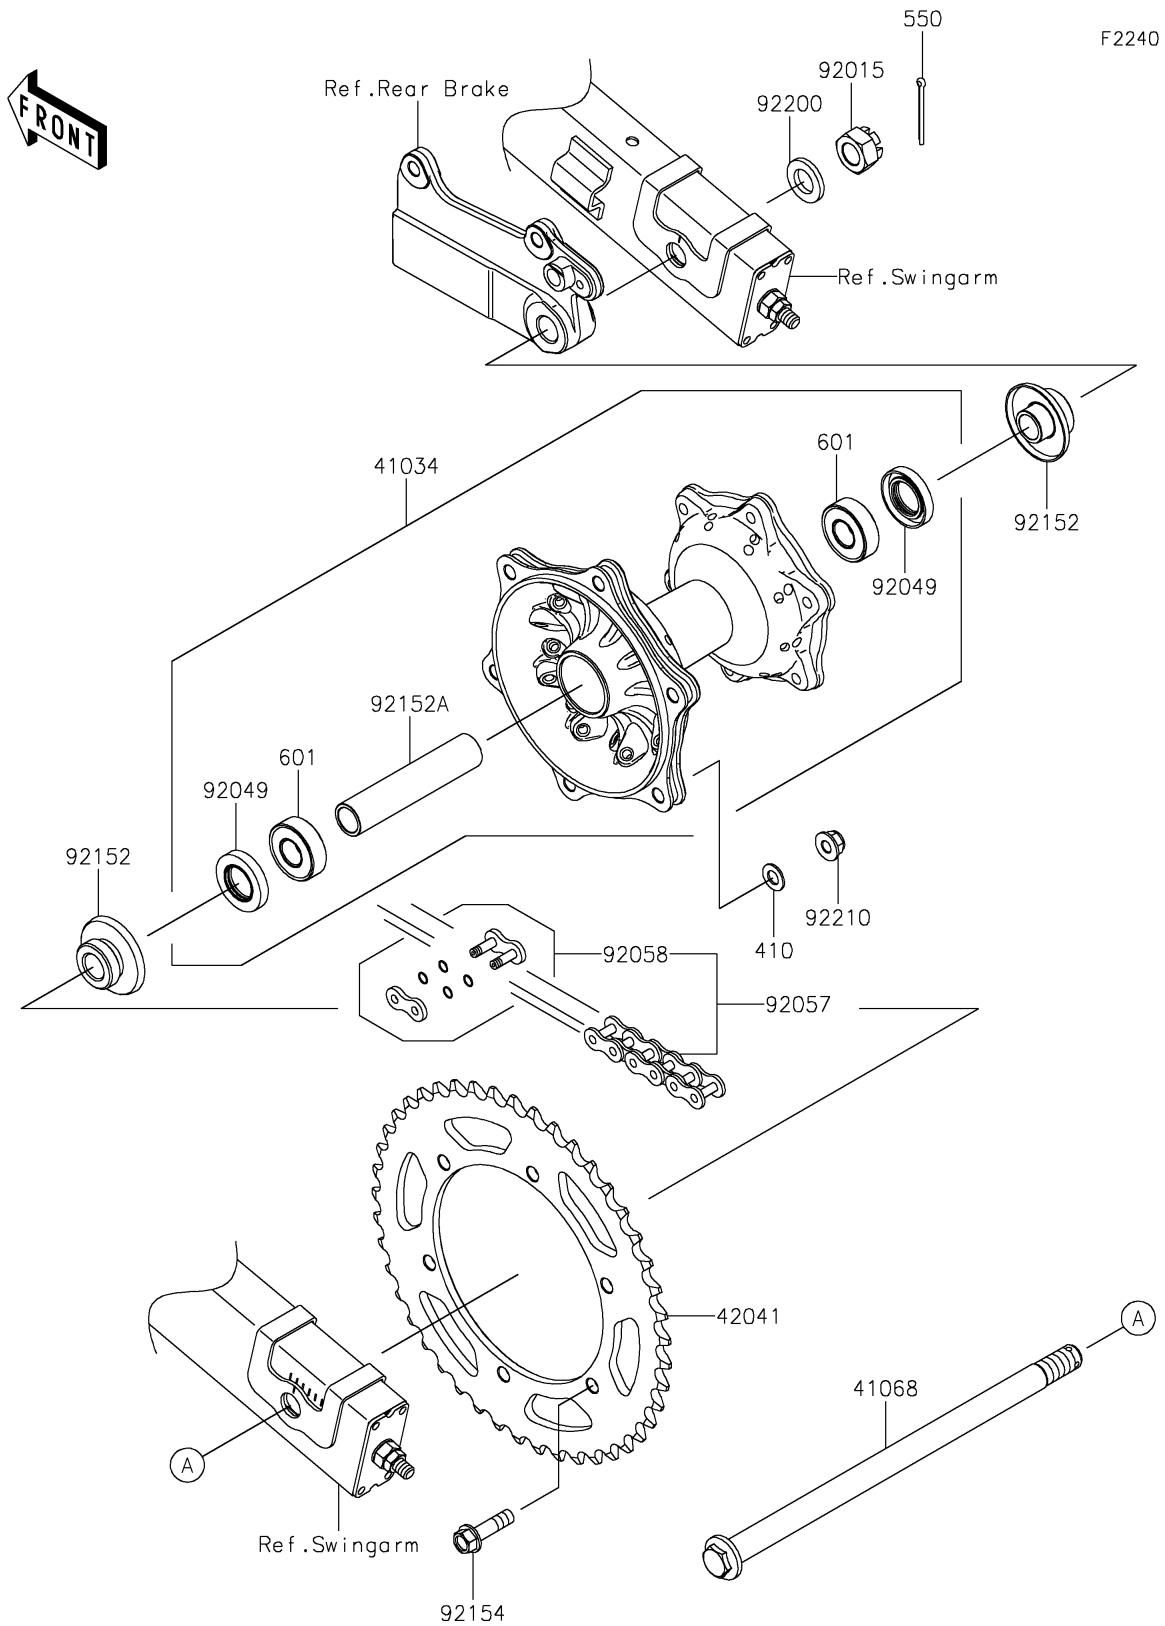

2020 KLX[®] 230 ABS

PARTS DIAGRAM

Rear Hub

2020 KLX[®] 230 ABS

PARTS LIST

Rear Hub

ITEM NAME

PART NUMBER

QUANTITY
