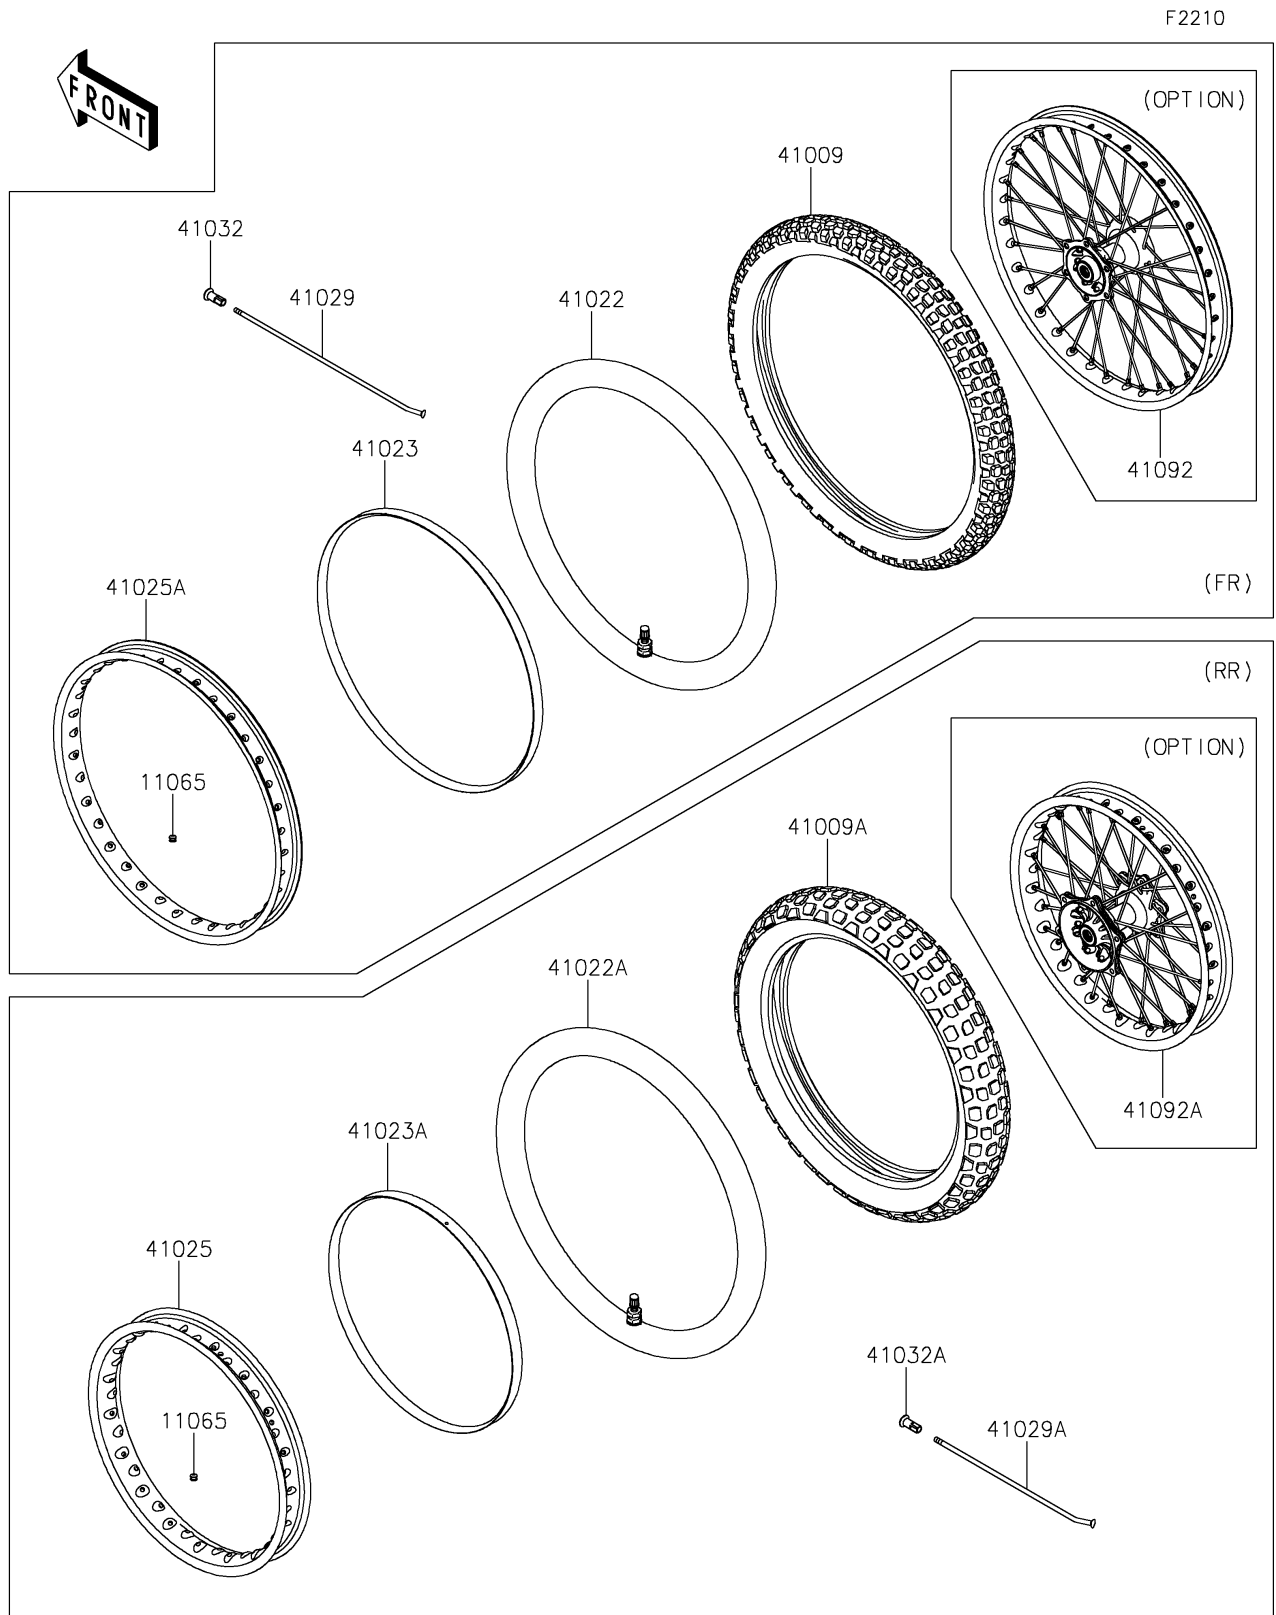

2020 KLX[®] 230 ABS

PARTS DIAGRAM

Wheels/Tires

2020 KLX[®] 230 ABS

PARTS LIST

Wheels/Tires

ITEM NAME	PART NUMBER	QUANTITY
CAP,BEAD STOPPER (Ref # 11065)	11065-0384	2
TIRE,FR,2.75-21 45P,GP-21F (Ref # 41009)	41009-0559	1
TIRE,RR,4.10-18 59P,GP-22R (Ref # 41009A)	41009-0560	1
TUBE-TIRE,FR (Ref # 41022)	41022-0112	1
TUBE-TIRE,RR (Ref # 41022A)	41022-0113	1
BAND-RIM,FR,2.75-21 (Ref # 41023)	41023-0028	1
BAND-RIM,RR,4.10-18 (Ref # 41023A)	41023-0029	1
RIM,RR,18X1.85,SILVER (Ref # 41025)	41025-0399-WA	1
RIM,FR,21X1.60,SILVER (Ref # 41025A)	41025-0400-WA	1
SPOKE-INNER,225.5MMX162D (Ref # 41029)	41029-0105	36
SPOKE-INNER,186.5MMX162D (Ref # 41029A)	41029-0106	36
NIPPLE-SPOKE (Ref # 41032)	41032-0010	36
NIPPLE-SPOKE (Ref # 41032A)	41032-0013	36
WHEEL-SUB ASSY,FR,SILVER (Ref # 41092)	41092-0041-WA	1
WHEEL-SUB ASSY,RR,SILVER (Ref # 41092A)	41092-0042-WA	1