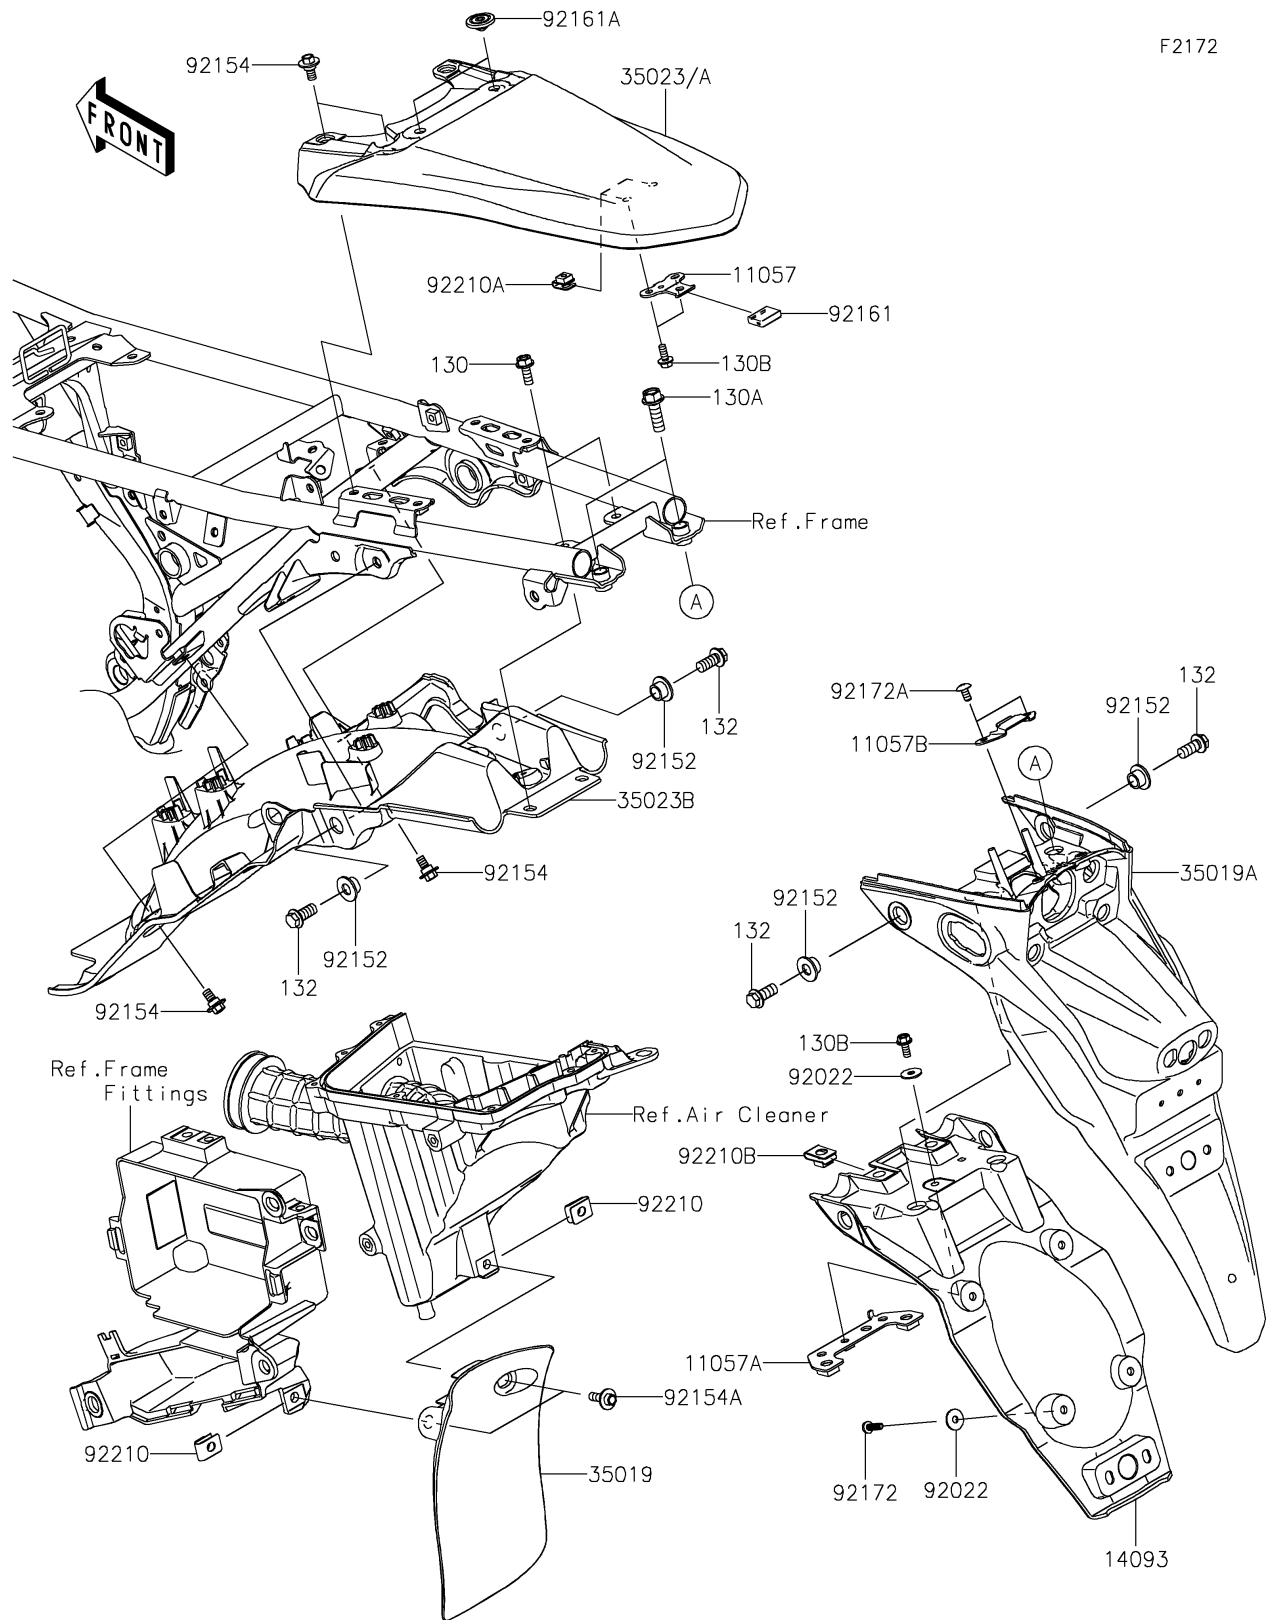

2020 KLX[®] 230 ABS

PARTS DIAGRAM

Rear Fender(s)

2020 KLX[®] 230 ABS

PARTS LIST

Rear Fender(s)

ITEM NAME

PART NUMBER

QUANTITY
