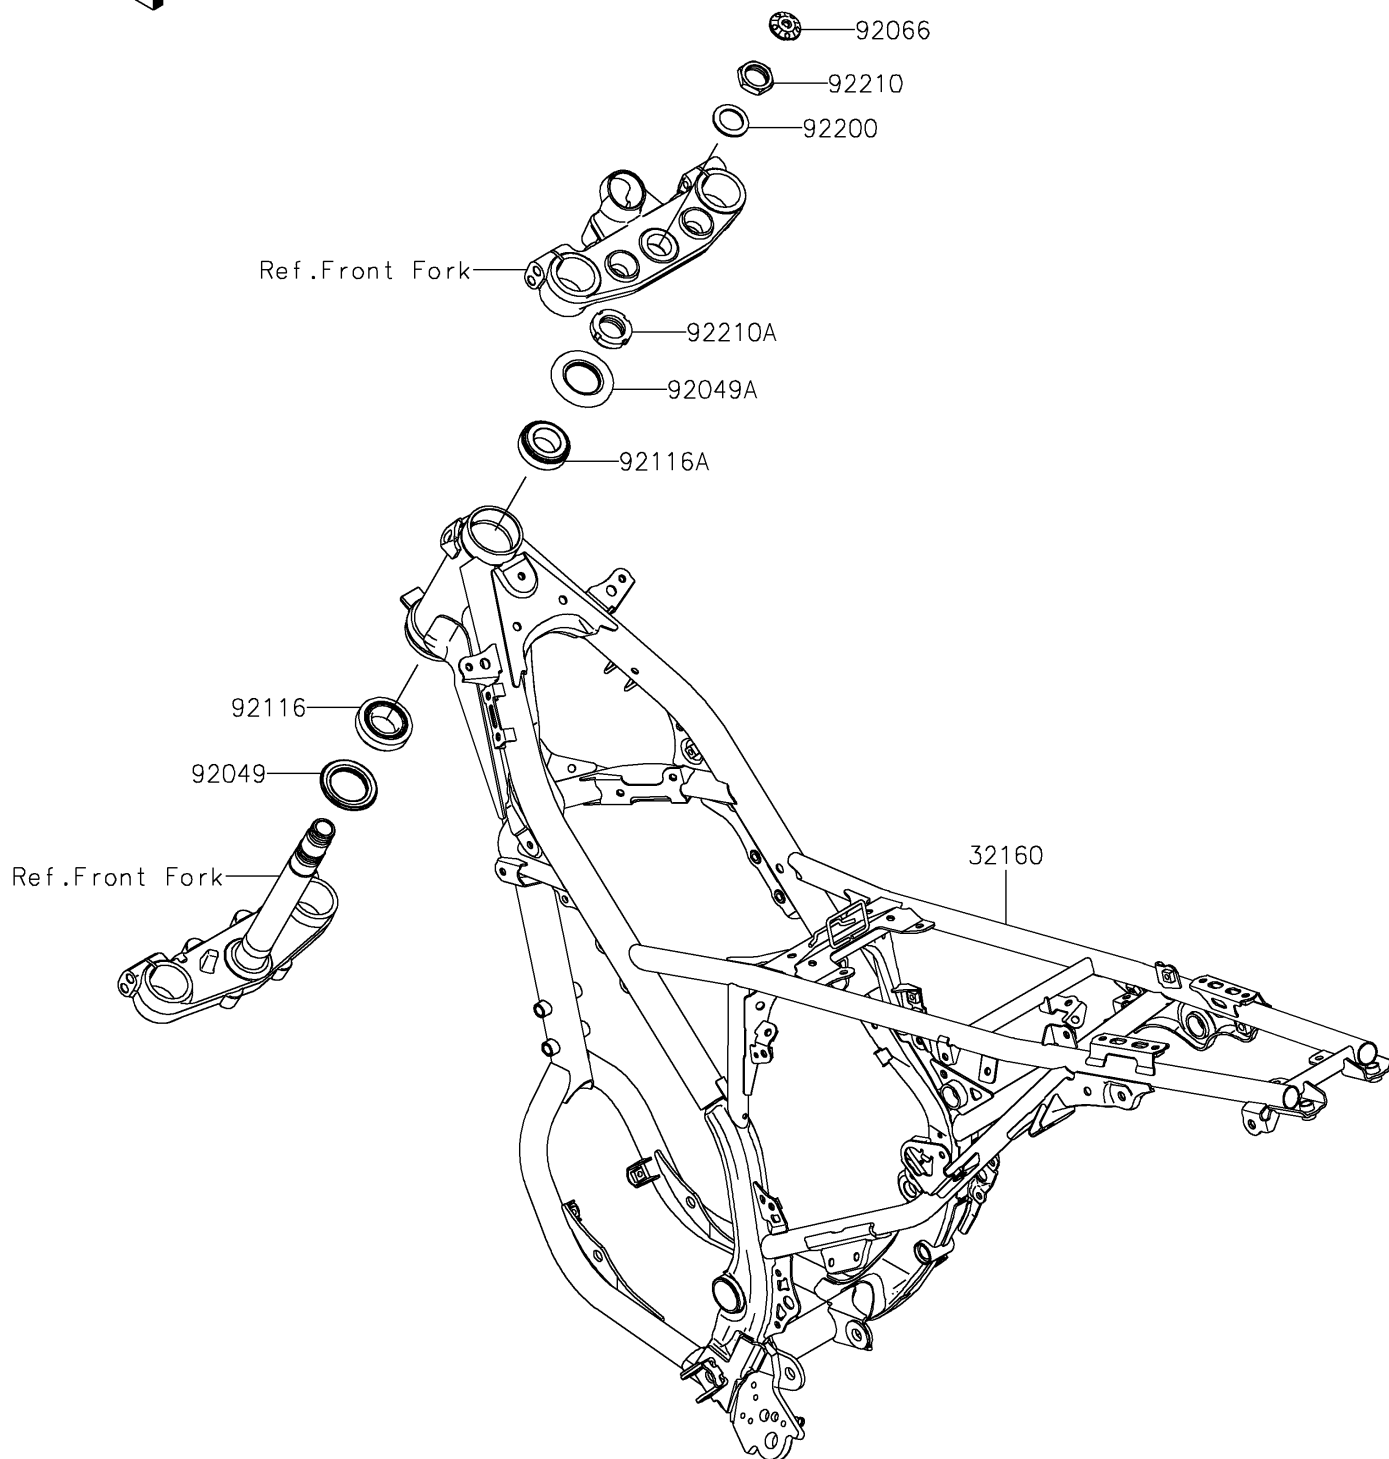

2020 KLX[®] 230 ABS

PARTS DIAGRAM

Frame

F2120

2020 KLX[®] 230 ABS

PARTS LIST

Frame

ITEM NAME

PART NUMBER

QUANTITY
